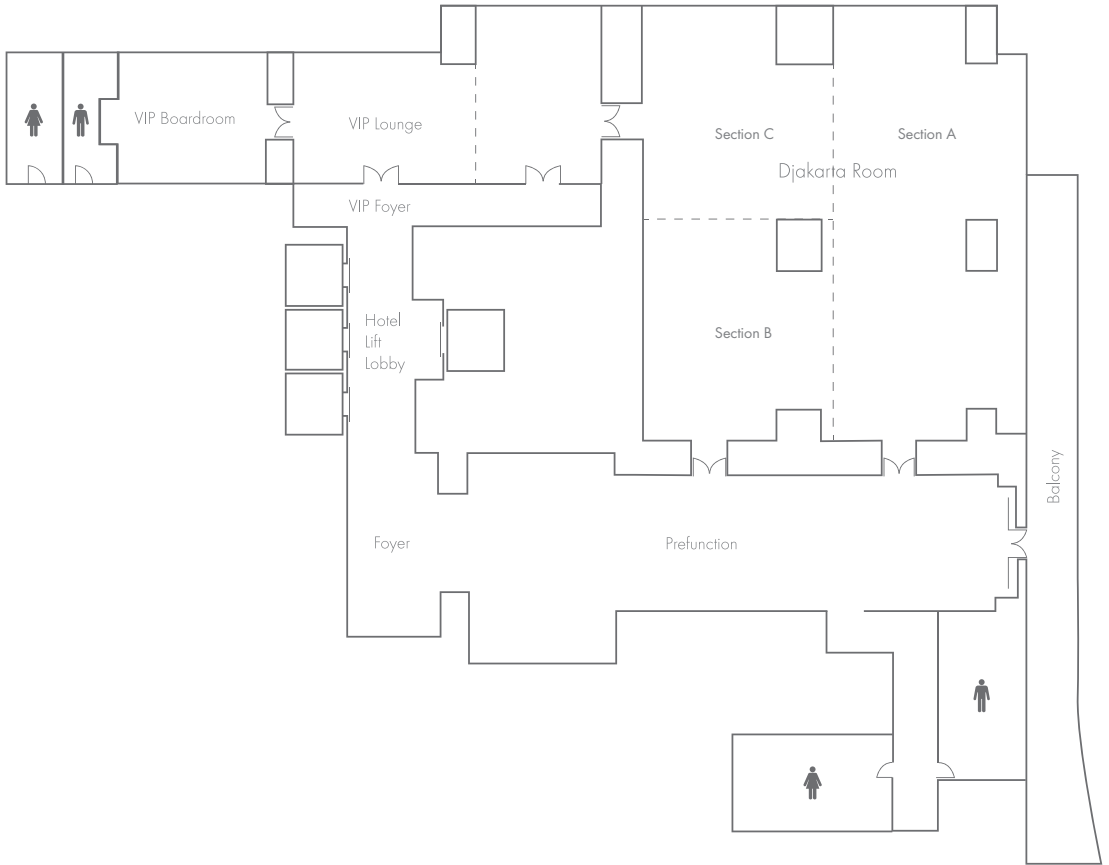

Events on Two

The Djakarta function room offers a daylight concept with floor-to-ceiling and glass windows state-of-the-art event facilities.

- Divisible into 3 sections
- Medium size function room for up to 400 guests
- Fresh-air balcony
- Adjoined with separate VIP Lounge and VIP Boardroom

The Dian Ballroom

The sublime Dian Ballroom, with over 2,500 square meters of stunning uninterrupted space and a ceiling as high as 9 metres, provides flexibility to host grand weddings.

- State-of-the-art tablet devices that control lighting, AV screen, projector and sound systems
- Retractable ceiling-mounted skyhook system provides mounting support, power and connections for audio, video, WiFi, and lighting equipment
- Three built-in LCD projectors, one for each section
- Three motorized ceiling-mounted projection screens (7 x 5 metres)
- Ample 3-phase power supply sockets throughout the ballroom
- Ultramodern modular live cooking stations provide flexibility for an interactive dining experience