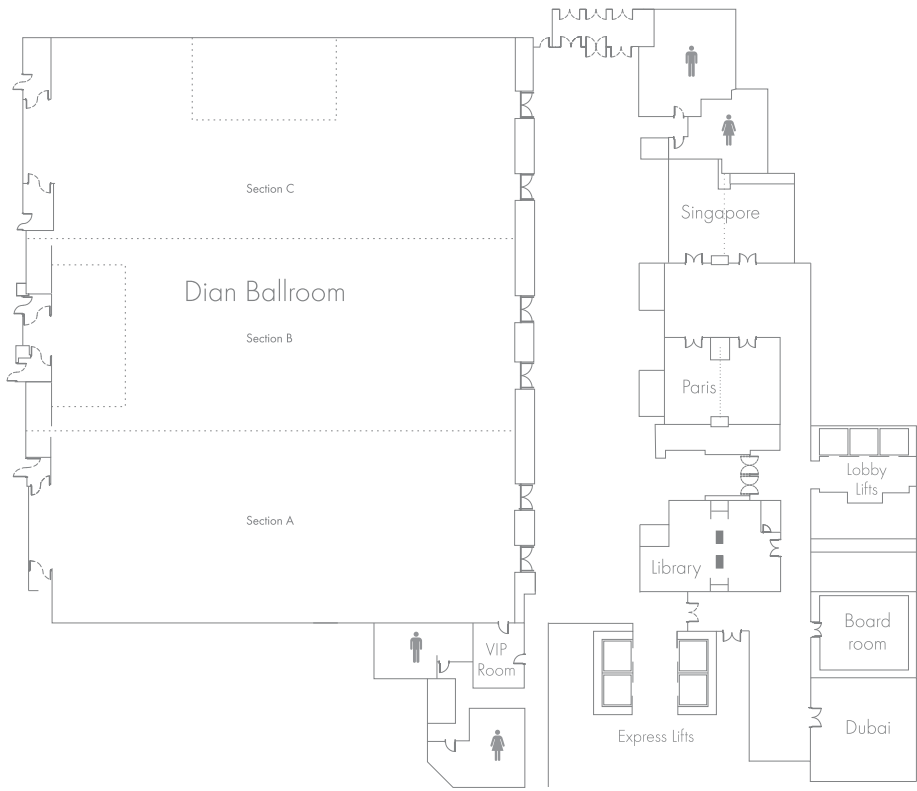

Events on Two

The Djakarta function room offers a daylight concept with floor-to-ceiling and glass windows state-of-the-art event facilities.

- Divisible into 3 sections
- Medium size function room for up to 400 guests
- Fresh-air balcony
- Adjoined with separate VIP Lounge and VIP Boardroom

The Dian Ballroom

The sublime Dian Ballroom, with over 2,500 square meters of stunning uninterrupted space and a ceiling as high as 9 metres, provides flexibility to host grand weddings.

- State-of-the-art tablet devices that control lighting, AV screen, projector and sound systems
- Retractable ceiling-mounted skyhook system provides mounting support, power and connections for audio, video, WiFi, and lighting equipment
- Three built-in LCD projectors, one for each section
- Three motorized ceiling-mounted projection screens (7 x 5 metres)
- Ample 3-phase power supply sockets throughout the ballroom
- Ultramodern modular live cooking stations provide flexibility for an interactive dining experience

Events on Two (480 m ²)	Space		Capacity			
	Size in m ²	Dimensions	Classroom	Banquet	Reception	Theatre
Djakarta Room	288	16 x 18	150	150	400	300
Djakarta A	144	8 x 18	70	70	200	150
Djakarta B	72	8 x 9	30	30	60	40
Djakarta C	72	8 x 9	30	30	60	40
Prefunction	192	24 x 8	-	70	200	150
VIP Lounge	80	16 x 5	-	30	60	40
VIP Boardroom	40	8 x 5	20	20	50	30

Level 11 Venue	Space		Capacity			
	Size in m2	Dimensions	Classroom	Banquet	Reception	Theatre
Singapore	98.6	8.5 x 11.6	36	50	80	65
<i>Singapore 1</i>	43.3	8.5 x 5.1	14	20	40	35
<i>Singapore 2</i>	55.3	8.5 x 6.5	18	20	40	35
Paris	80	8 x 10	36	50	75	60
<i>Paris 1</i>	40	8 x 5	15	10	30	30
<i>Paris 2</i>	40	8 x 5	15	10	30	30
Dubai	85.5	9 x 9.5	20	50	65	48
Boardroom	52.5	7.5 x 7	16	-	-	-
Library	100	9 x 10	-	-	-	-
Dian Ballroom	2,520	56 x 45	1,500	1,200	3,000	2,400
<i>Section A</i>	810	18 x 45	480	350	800	750
<i>Section B</i>	855	19 x 45	480	350	800	750
<i>Section C</i>	855	19 x 45	480	350	800	750
Prefunction	672	12 x 56	-	-	500	-