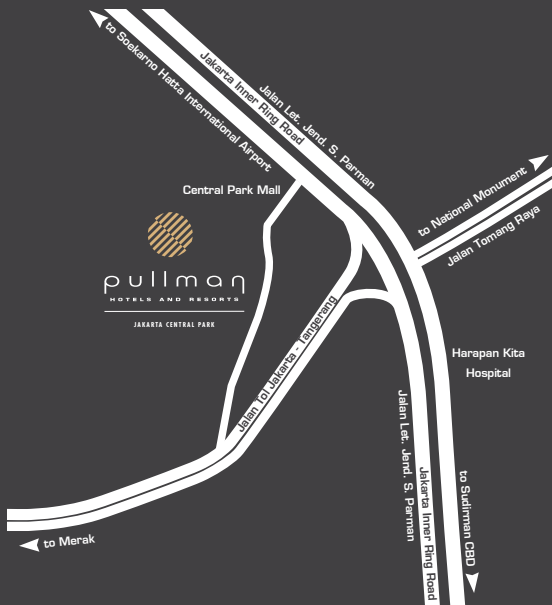

pullman
HOTELS AND RESORTS

HOTEL ACCESS

BY PLANE: Soekarno-Hatta International airport is approximately 25 minutes by car (depending on traffic and weather condition).

BY PUBLIC TRANSPORTS

TRANSPORTATION: To and from the hotel is easiest by Hotel Limosine Service/taxi

PULLMAN JAKARTA CENTRAL PARK

Podomoro City Jl. Let. Jend. S. Parman Kav.28

Jakarta 11470 – Indonesia

T. +62 (21) 29 20 00 88 F. +62 (21)29 20 00 99 E. H7536@accor.com

Catering and Event Department : T. +62 (21) 29 20 00 88

**Pullmanjakartacentralpark.com –
pullmanhotels.com/7536 – accorhotels.com**

LE CLUB ACCOR
HOTELS

JOIN OUR GLOBAL LOYALTY PROGRAM
AT ACCORHOTELS.COM