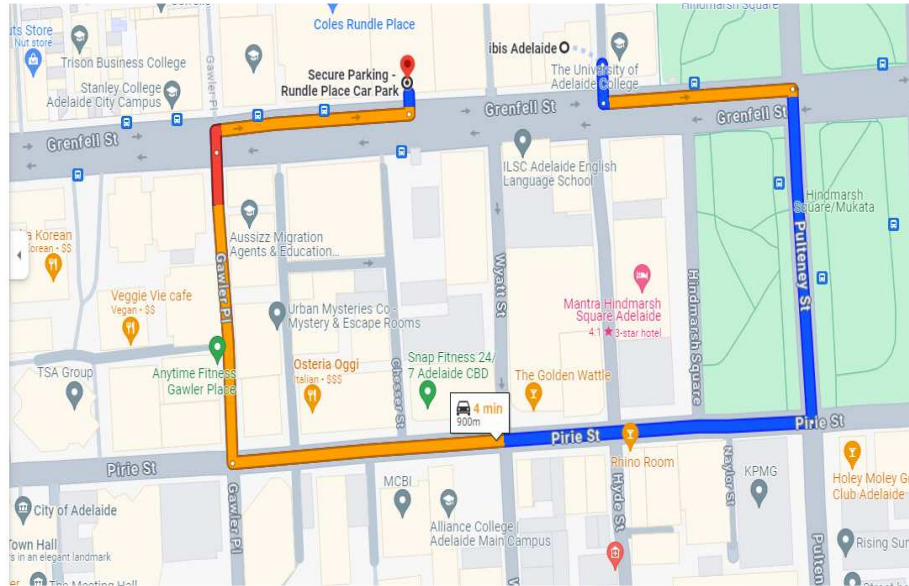

19 m

↶ Turn left onto Grenfell St

110 m

↷ Turn right onto Pulteney St

160 m

↷ Turn right onto Pirie St

350 m

↷ Turn right onto Gawler Pl

150 m

↷ Turn right onto Grenfell St

120 m

↶ Turn left

⚠ Restricted-usage road

10 m

Secure Parking - Rundle Place Car Park

90-100 Grenfell St, Adelaide SA 5000

UPark on Wyatt (Multiple Exits per Day)

ibis Adelaide

122 Grenfell St, Adelaide SA 5000

↑ Head south on Twin St towards Grenfell St

19 m

↶ Turn left onto Grenfell St

110 m

↷ Turn right onto Pulteney St

160 m

↷ Turn right onto Pirie St

120 m

↷ Turn right onto Hyde St

📍 Destination will be on the left

78 m

UPark Wyatt

18-34 Wyatt St, Adelaide SA 5000