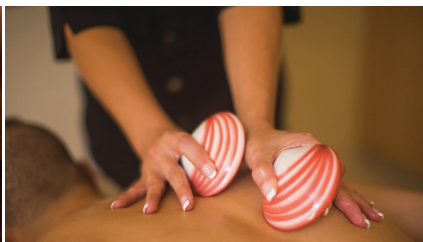

Lava Shell Massage 60 minutes