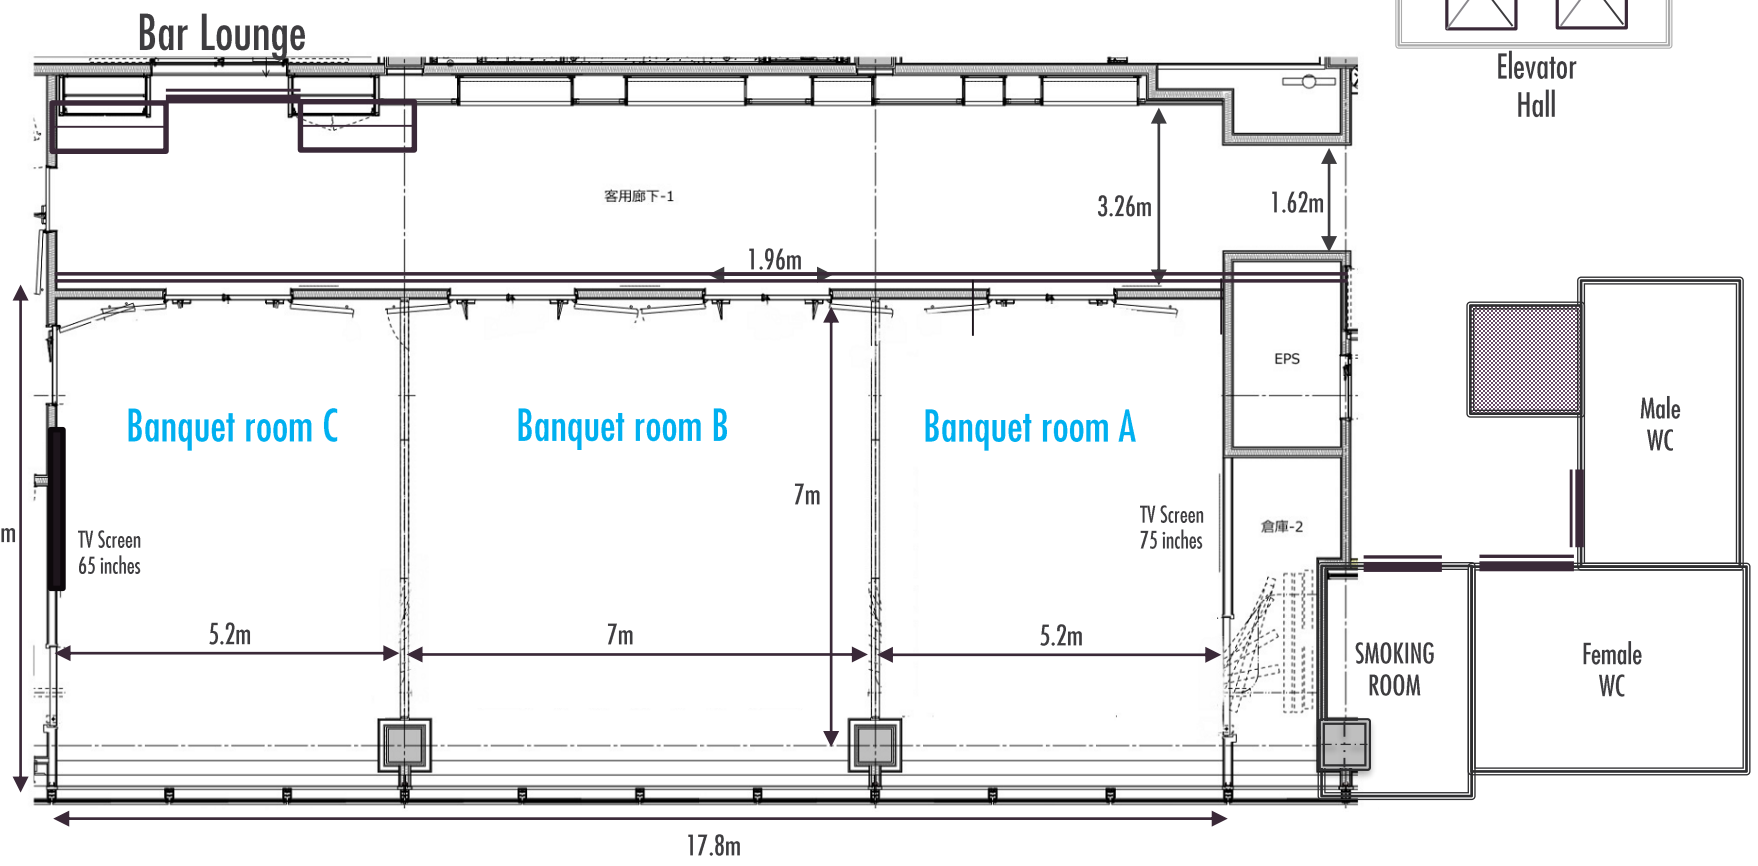

# BANQUET ROOM

PERSONALISED SERVICE WITH THE LATEST TECHNOLOGY TO MAKE EVENTS WORRY-FREE

Located on the 9<sup>th</sup> floor, our banquet room features contemporary design with floor-to-ceiling windows that offer picturesque views of Tokyo. It is a private, comfortable space that can be used for any special occasion. Our staff are happy to attend to any requests you have to ensure that your event is a success.

| ROOM NAME        | SIZE (m <sup>2</sup> ) | CEILING | Icon 1 | Icon 2 | Icon 3 | Icon 4 | Icon 5 | Icon 6 | Icon 7 |
|------------------|------------------------|---------|--------|--------|--------|--------|--------|--------|--------|
| Banquet          | 135                    | 3       | 54     | 48     | 60     | 100    | 70     | 64     | 48     |
| Banquet A        | 40                     | 3       | 18     | 15     | 18     | 28     | 20     | 16     | 18     |
| Banquet B        | 55                     | 3       | 24     | 18     | 24     | 42     | 30     | 24     | 24     |
| Banquet C        | 40                     | 3       | 18     | 15     | 18     | 28     | 20     | 16     | 18     |
| Meeting Room(2F) | 30                     | 4       | 10     | 9      | -      | -      | -      | -      | -      |

# BANQUET ROOM – 9<sup>th</sup> Floor

Elevator Hall

Class room 60 persons

客用廊下-1

PODIUM

EPS

Screen  
倉庫-2

Theater 96 persons