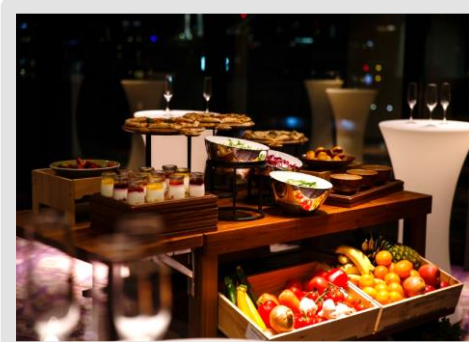

# BANQUET ROOM

PERSONALISED SERVICE WITH THE LATEST TECHNOLOGY TO MAKE EVENTS WORRY-FREE

Located on the 9<sup>th</sup> floor, our banquet room features contemporary design with floor-to-ceiling windows that offer picturesque views of Tokyo. It is a private, comfortable space that can be used for any special occasion. Our staff are happy to attend to any requests you have to ensure that your event is a success.