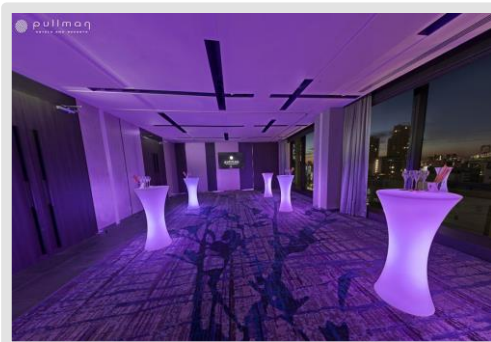

# BANQUET ROOM

PERSONALISED SERVICE WITH THE LATEST TECHNOLOGY TO MAKE EVENTS WORRY-FREE

Located on the 9<sup>th</sup> floor, our banquet room features contemporary design with floor-to-ceiling windows that offer picturesque views of Tokyo. It is a private, comfortable space that can be used for any special occasion. Our staff are happy to attend to any requests you have to ensure that your event is a success.

| ROOM NAME        | SIZE (m <sup>2</sup> ) | CEILING | Icon 1 | Icon 2 | Icon 3 | Icon 4 | Icon 5 | Icon 6 | Icon 7 |
|------------------|------------------------|---------|--------|--------|--------|--------|--------|--------|--------|
| Banquet          | 135                    | 3       | 54     | 48     | 60     | 100    | 70     | 64     | 48     |
| Banquet A        | 40                     | 3       | 18     | 15     | 18     | 28     | 20     | 16     | 18     |
| Banquet B        | 55                     | 3       | 24     | 18     | 24     | 42     | 30     | 24     | 24     |
| Banquet C        | 40                     | 3       | 18     | 15     | 18     | 28     | 20     | 16     | 18     |
| Meeting Room(2F) | 30                     | 4       | 10     | 9      | -      | -      | -      | -      | -      |

# BANQUET ROOM – 9<sup>th</sup> Floor

Elevator Hall

Class room 60 persons

客用廊下-1

PODIUM

EPS

Screen  
倉庫-2

Theater 96 persons