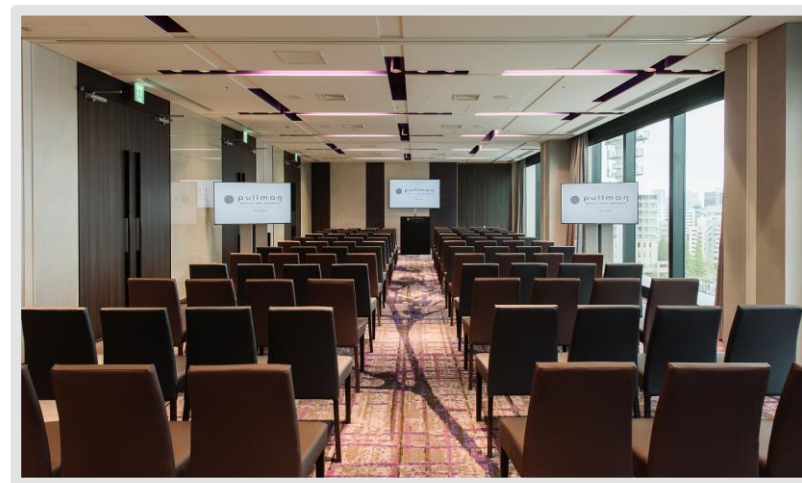

# BANQUET ROOM

PERSONALISED SERVICE WITH THE LATEST TECHNOLOGY TO MAKE EVENTS WORRY-FREE

Located on the 9<sup>th</sup> floor, our banquet room features contemporary design with floor-to-ceiling windows that offer picturesque views of Tokyo. It is a private, comfortable space that can be used for any special occasion. Our staff are happy to attend to any requests you have to ensure that your event is a success.

| ROOM NAME        | SIZE (m <sup>2</sup> ) | CEILING | Icon 1 | Icon 2 | Icon 3 | Icon 4 | Icon 5 | Icon 6 | Icon 7 |
|------------------|------------------------|---------|--------|--------|--------|--------|--------|--------|--------|
| Banquet          | 135                    | 3       | 54     | 48     | 60     | 100    | 70     | 64     | 48     |
| Banquet A        | 40                     | 3       | 18     | 15     | 18     | 28     | 20     | 16     | 18     |
| Banquet B        | 55                     | 3       | 24     | 18     | 24     | 42     | 30     | 24     | 24     |
| Banquet C        | 40                     | 3       | 18     | 15     | 18     | 28     | 20     | 16     | 18     |
| Meeting Room(2F) | 30                     | 4       | 10     | 9      | -      | -      | -      | -      | -      |

# BANQUET ROOM – 9<sup>th</sup> Floor

Elevator Hall

Class room 60 persons

客用廊下-1

PODIUM

EPS

Screen  
倉庫-2

Theater 96 persons