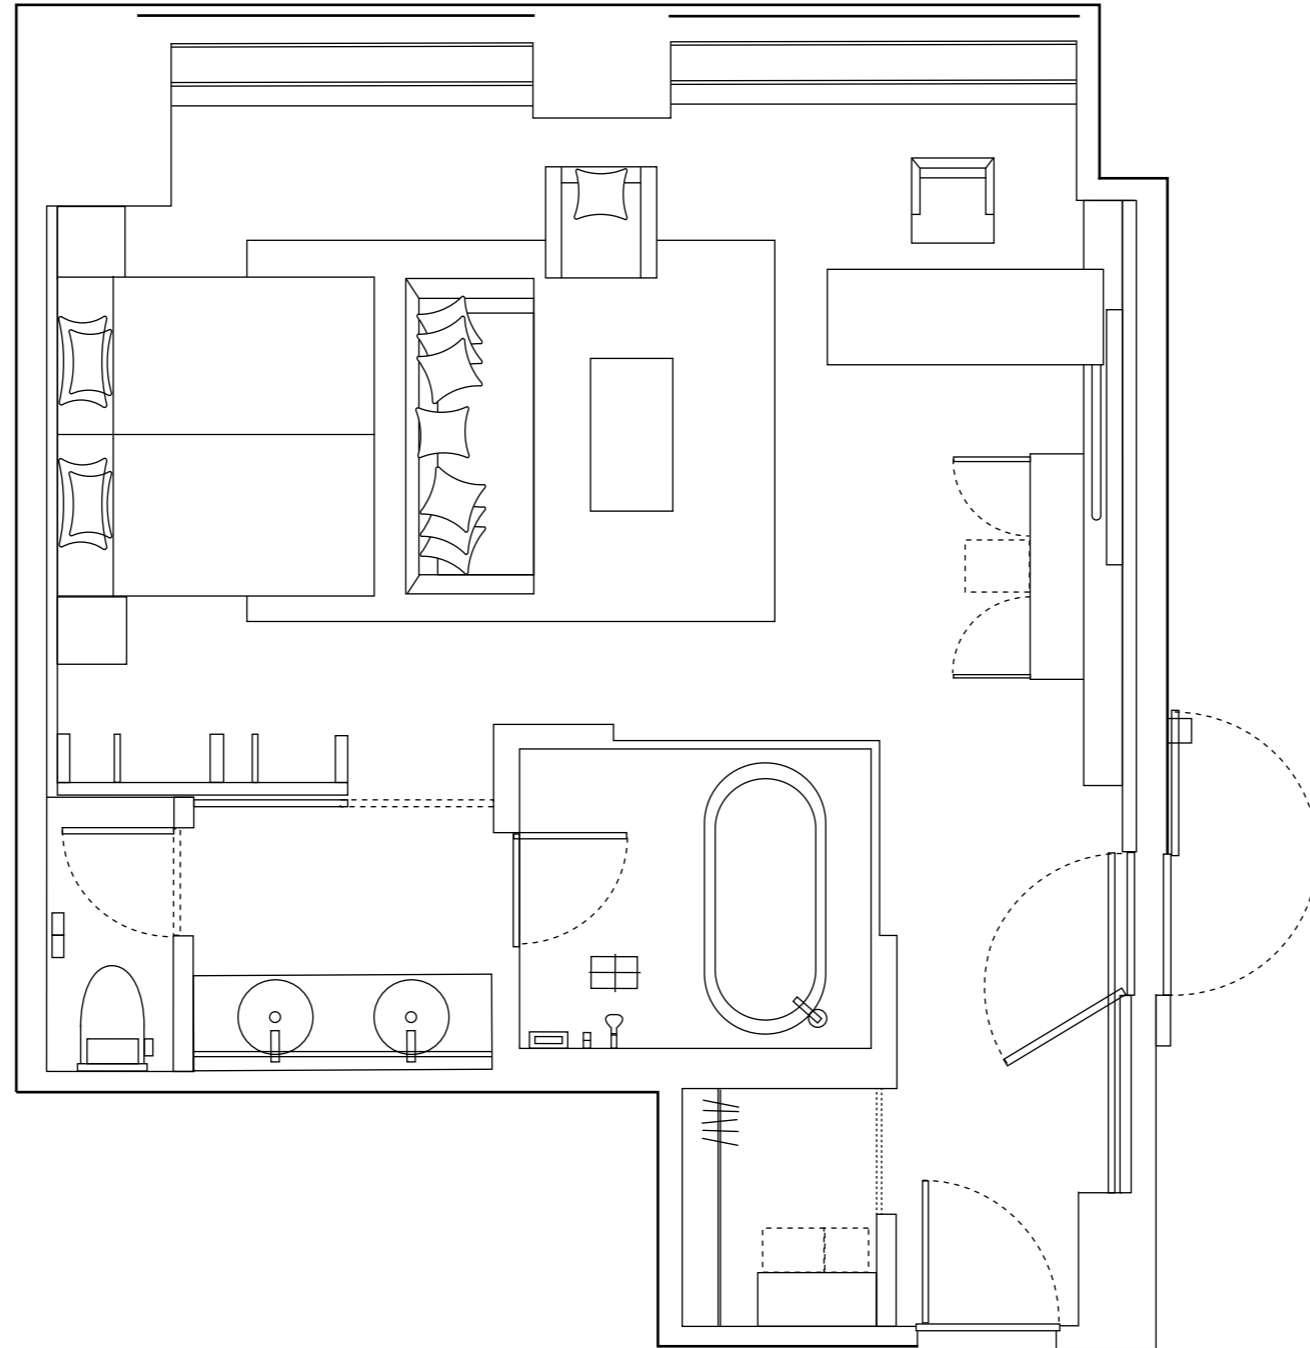

Superior Suite - King Bed

Size: 52 Sqm

Floor: 3 - 7F

Superior Suite - Twin Bed

Size: 52 Sqm

Floor: 3 - 7F