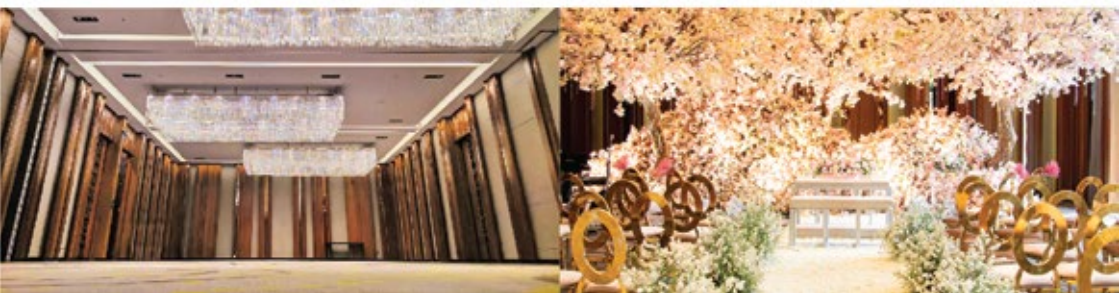

Standing Party (100 to 150 invitees)

- 100 invitees   IDR 110,000,000

- 150 invitees   IDR 150,000,000

Prices are inclusive 21% service & government tax