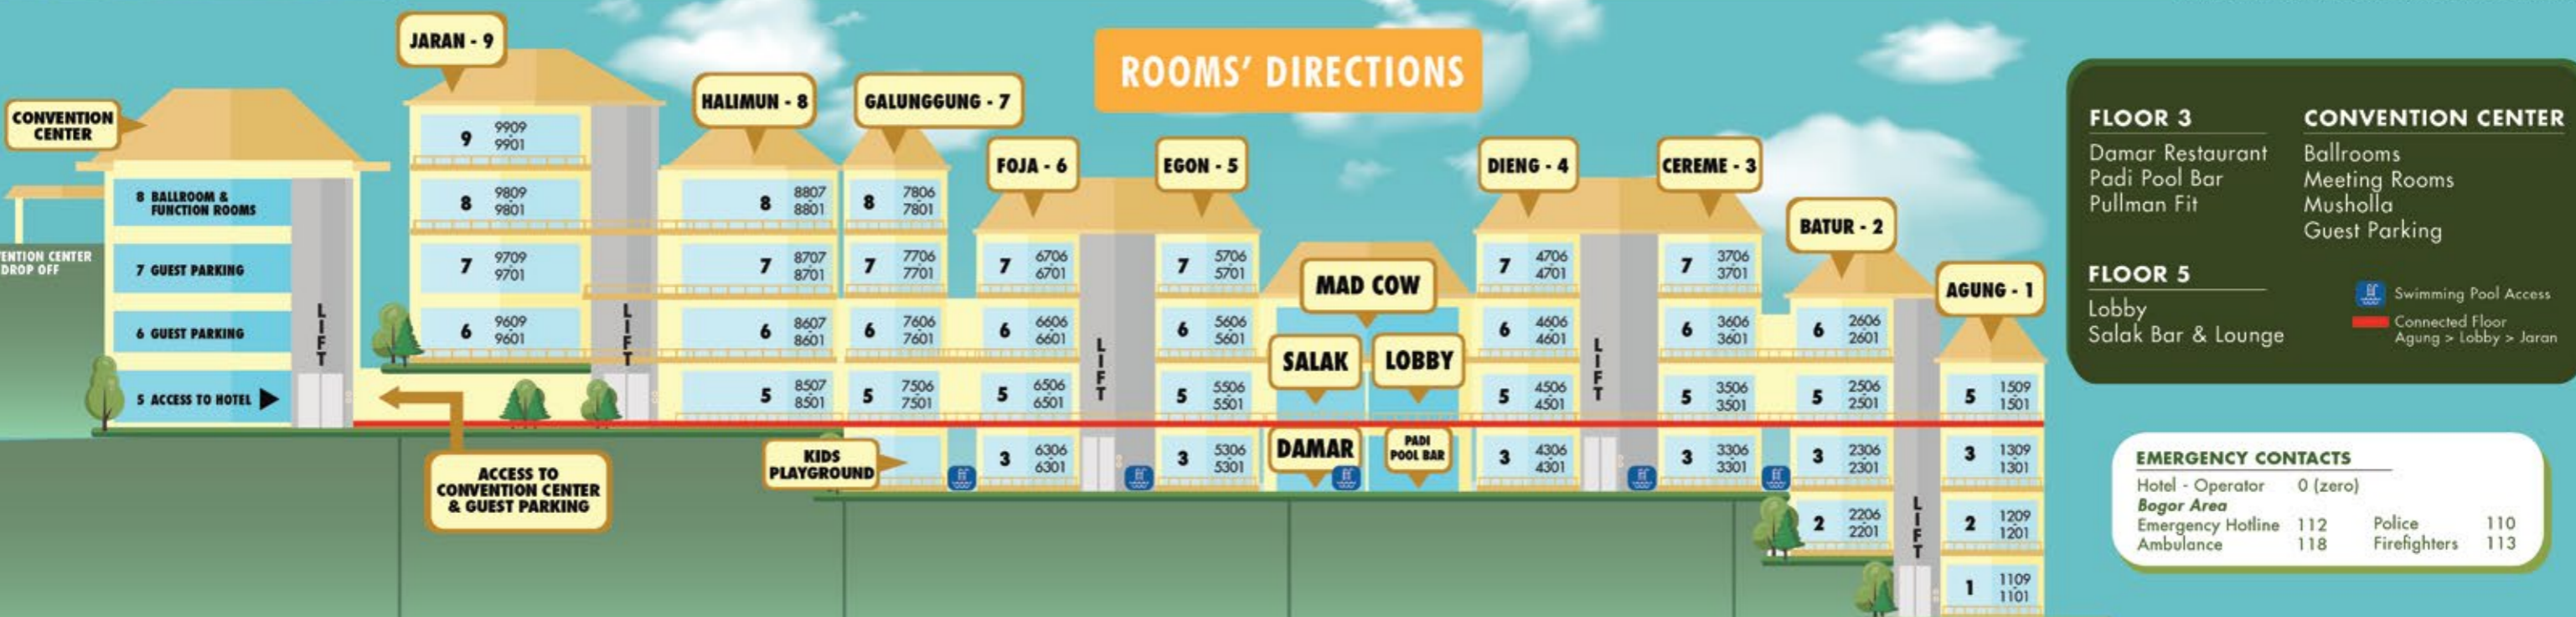

Continue to the off - hotel track and extend your exercise to a nearly 5K distance circling Vimala Hills Blvd., the main road of the residential area. Explore our resort area: Herb Garden, Paddy Field & Turtle Pond

PULLMAN CIAWI VIMALA HILLS RESORT SPA & CONVENTION

RESORT MAP & ROOMS' DIRECTIONS

ACTIVITIES CENTER

Opening hours:
 Daily: 6.00 AM - 7.00 PM

Our "Activities and Entertainment" Team offers plenty of daily programs.

RESORT MAP

LEGENDS

	Hotel Room Wings		Villa Area		Hotel Facilities
	Fit Trail Equipment:		Nature Walk Pathway		In Hotel Jogging Track
1. Arc Ladder		4. Row, Pull Up & Press			
2. Dib/Ab/Leg Raise		5. Monkey Bars			
3. Row & Step					

FLOOR 3	Damar Restaurant	Padi Pool Bar	Pullman Spa
	Kids Playground	Pullman FIT	Swimming Pool
FLOOR 5	Salak Bar & Lounge	Lobby	
	Activities Center	Tree House	
			FLOOR 6
			Mad Cow
			Vimala Hills