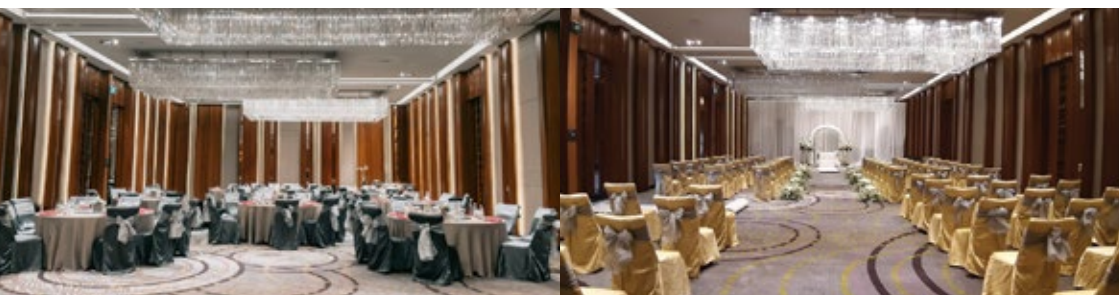

Set Menu Packages (50 Persons)

Fall For You (50 Persons)
IDR 100,000,000 Nett

Prices are inclusive 21% service & government tax

KAYU MANIS JUNIOR BALLROOM

GRAND WEDDING IN THE RESORT'S PILLAR-LESS JUNIOR BALLROOM

Located on the 9th floor of Pullman Ciawi Vimala Hills Convention Center, Kayu Manis Junior Ballroom is an elegant option for a smaller grand wedding celebration. Completely furnished with natural wood elements, large glowing chandeliers and velvet carpet, this ballroom comes with a spacious pre-function room & an outdoor garden.

Venue Details

- Ballroom : 24.8 m x 10.6 m
- Pre-Function Room: 40 m x 6.5 m
- Total : 522.8 m²
- Ceiling Height : 4.5 m

Capacity

- Round Table Set Up
< 200 Persons (Buffet or Set Menu)
- Standing Party
< 150 - 300 Persons (Buffet)