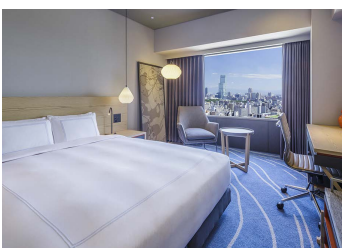

www.swissotelnankaiosaka.com | www.swissotel.com/osaka
5-1-60 Namba Chuo-ku Osaka 542-0076 Japan

swissôtel NANKAI
OSAKA