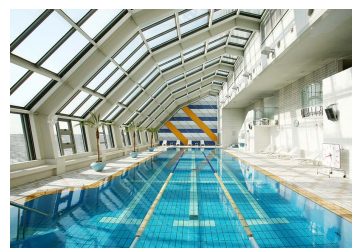

www.swissotelnankaiosaka.com | www.swissotel.com/osaka
5-1-60 Namba Chuo-ku Osaka 542-0076 Japan

swissôtel NANKAI
OSAKA