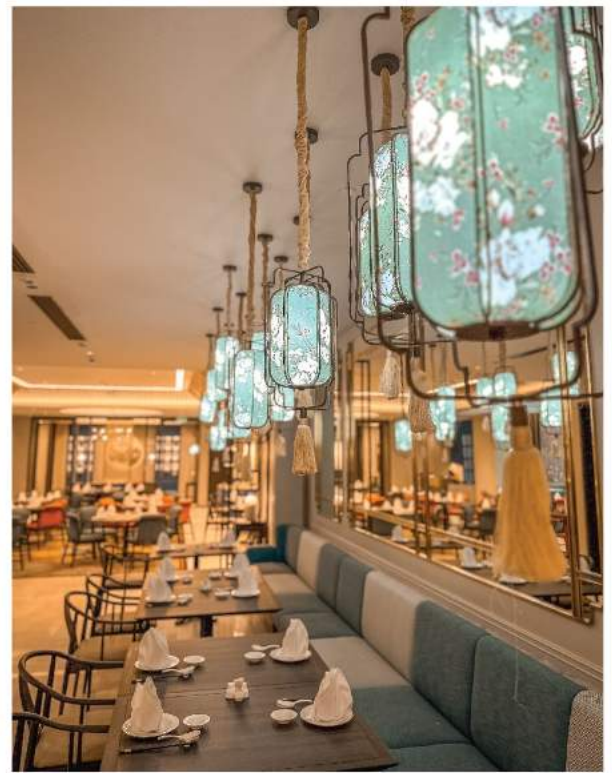

BANGKOK

A VITAL SPIRIT, FABULOUS RESTAURANTS AND GENUINE HOSPITALITY CREATE SWISS PEACE OF MIND IN THE BUSTLING THAI CAPITAL.

Swissôtel Bangkok, Ratchada

204 Rachadapisek Road, Huay Kwang, Bangkok 10320, Thailand

GUEST ROOMS

22 STOREYS OF PURE COMFORT

Whether for relaxation or business, our refined rooms and services rejuvenate your energy and support your aspirations. In-room technology caters to entertainment and connectivity needs, with a seating area and functional desk enhancing productivity. Rejuvenate in the luxurious bathroom with a separate tub and shower before another inspiring day in Bangkok. Enjoy exclusive access to our Executive Club Lounge, offering panoramic skyline views and personalized attention.

CONFERENCES, MEETINGS & EVENTS

UNVEILING REMARKABLE SPACES
FOR UNFORGETTABLE GATHERINGS

Presenting remarkable conference and convention facilities in our convenient location, we seamlessly integrate user-friendly technology, expert services, and exquisite cuisine to offer optimal solutions for every occasion. Our offerings include 29 state-of-the-art function rooms with 6,354 SQ.M. of meeting space, making us the premier choice for impactful meetings and dazzling events in Bangkok.

For grand-scale affairs, our majestic, column-free ballroom soars 7.3 meters high, accommodating over 1,000 guests for an exceptionally memorable experience.

Additionally, our scenic poolside outdoor space offers a captivating backdrop for private events, complete with panoramic views of Bangkok's cityscape.