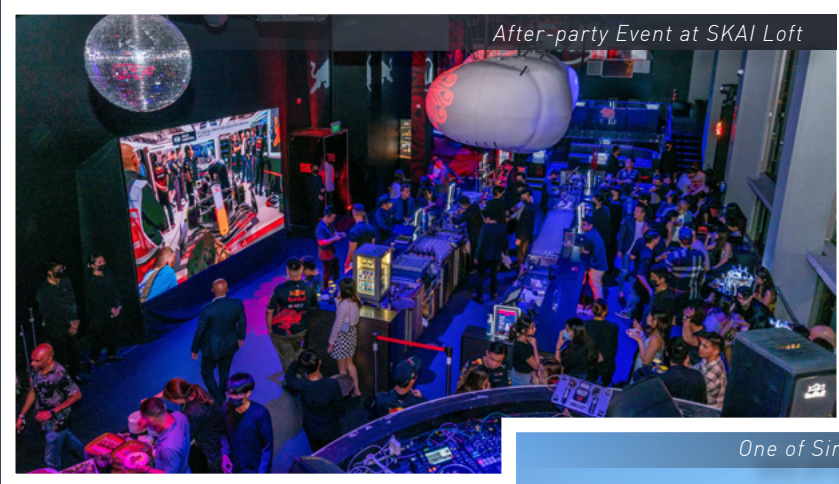

PRESIDENTIAL SUITE

From \$20,999** per night

[Click to View
Virtual Tour](#)

Other venues are available upon request.
For bookings or more information, please contact us at mice@fairmont.com

HAVE THE BEST RACE PARTY AT OUR RESTAURANTS AND BARS