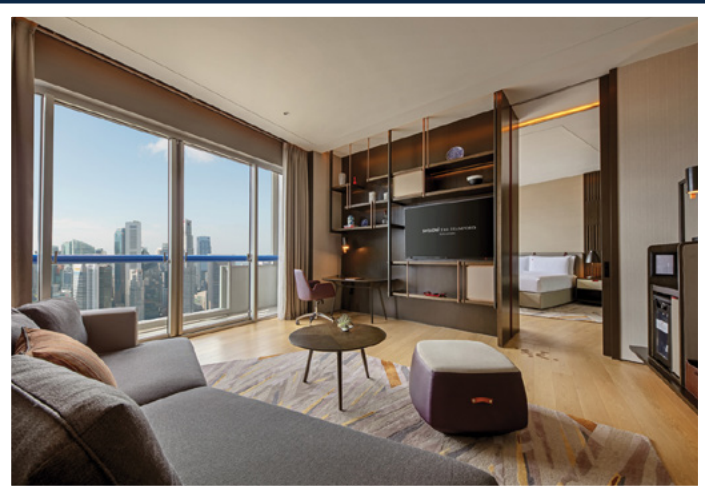

HARBOUR VIEW SUITE

From \$10,099** per night

SKYLINE SUITE

From \$10,199** per night

[Click to View
Virtual Tour](#)

CREST SUITE

From \$13,079** per night

[Click to View
Virtual Tour](#)