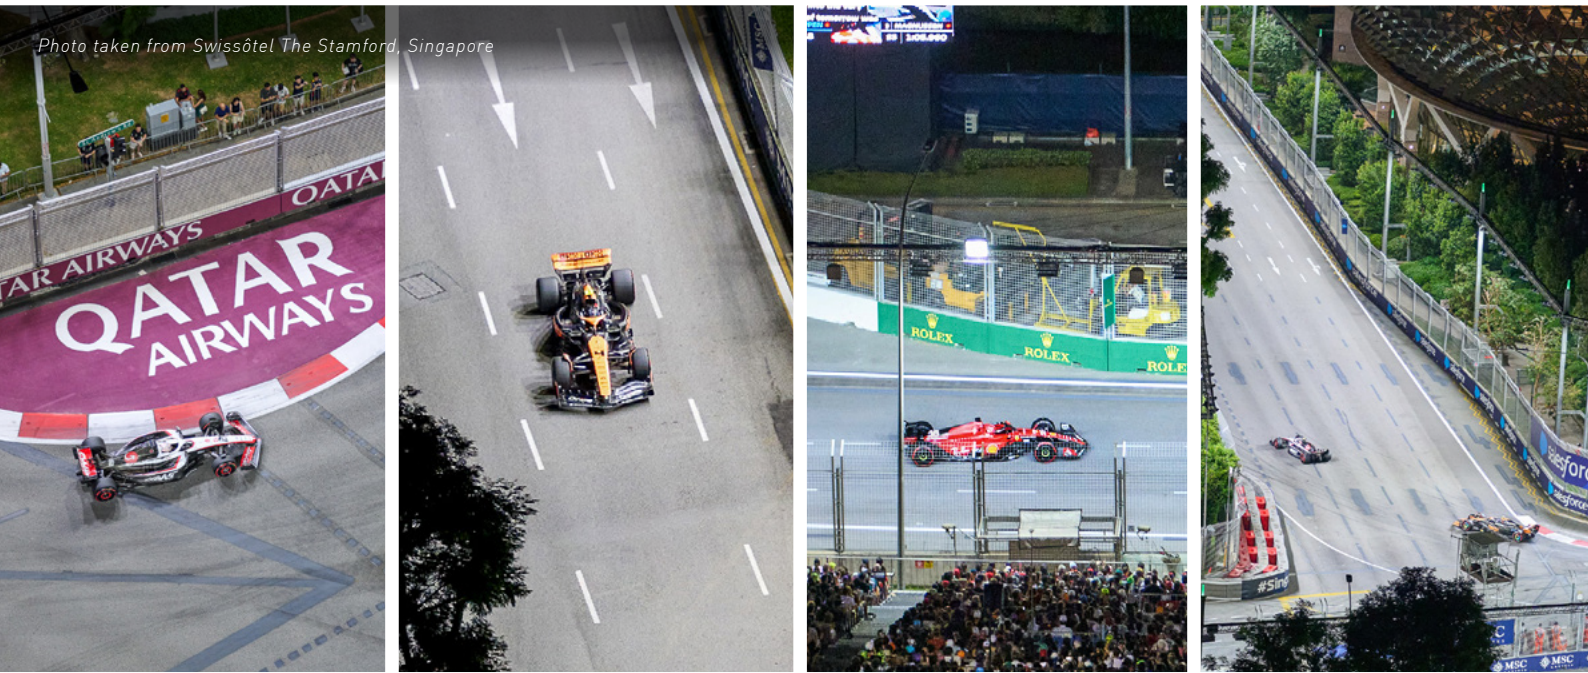

HOSPITALITY SUITES AT SWISSÔTEL THE STAMFORD

Photo taken from Swissôtel The Stamford, Singapore

SUITE TYPE	FLOOR	MAX CAPACITY	3 DAYS PRICING	2 DAYS PRICING	VIRTUAL TOUR <i>Click icon to view</i>
SWISS HARBOUR ROOM	Level 39 to 57	Maximum 15 persons	From $50,000⁺⁺	From $38,000⁺⁺	
PREMIER HARBOUR ROOM	Level 7 to 38	Maximum 15 persons	From $55,000⁺⁺	From $41,000⁺⁺	
CREST SUITE	Level 64 & 66	Maximum 30 persons	From $90,000⁺⁺	From $70,000⁺⁺	
HARBOUR VIEW SUITE	Level 27 & 28	Maximum 30 persons	From $105,000⁺⁺	From $85,000⁺⁺	
PRESIDENTIAL SUITE	Level 66	Maximum 50 persons	From $240,000⁺⁺	From $190,000⁺⁺	
LEVEL 65 LOUNGE	Level 65	Upon request			

Other venues are available upon request.
For bookings or more information, please contact us at mice@fairmont.com