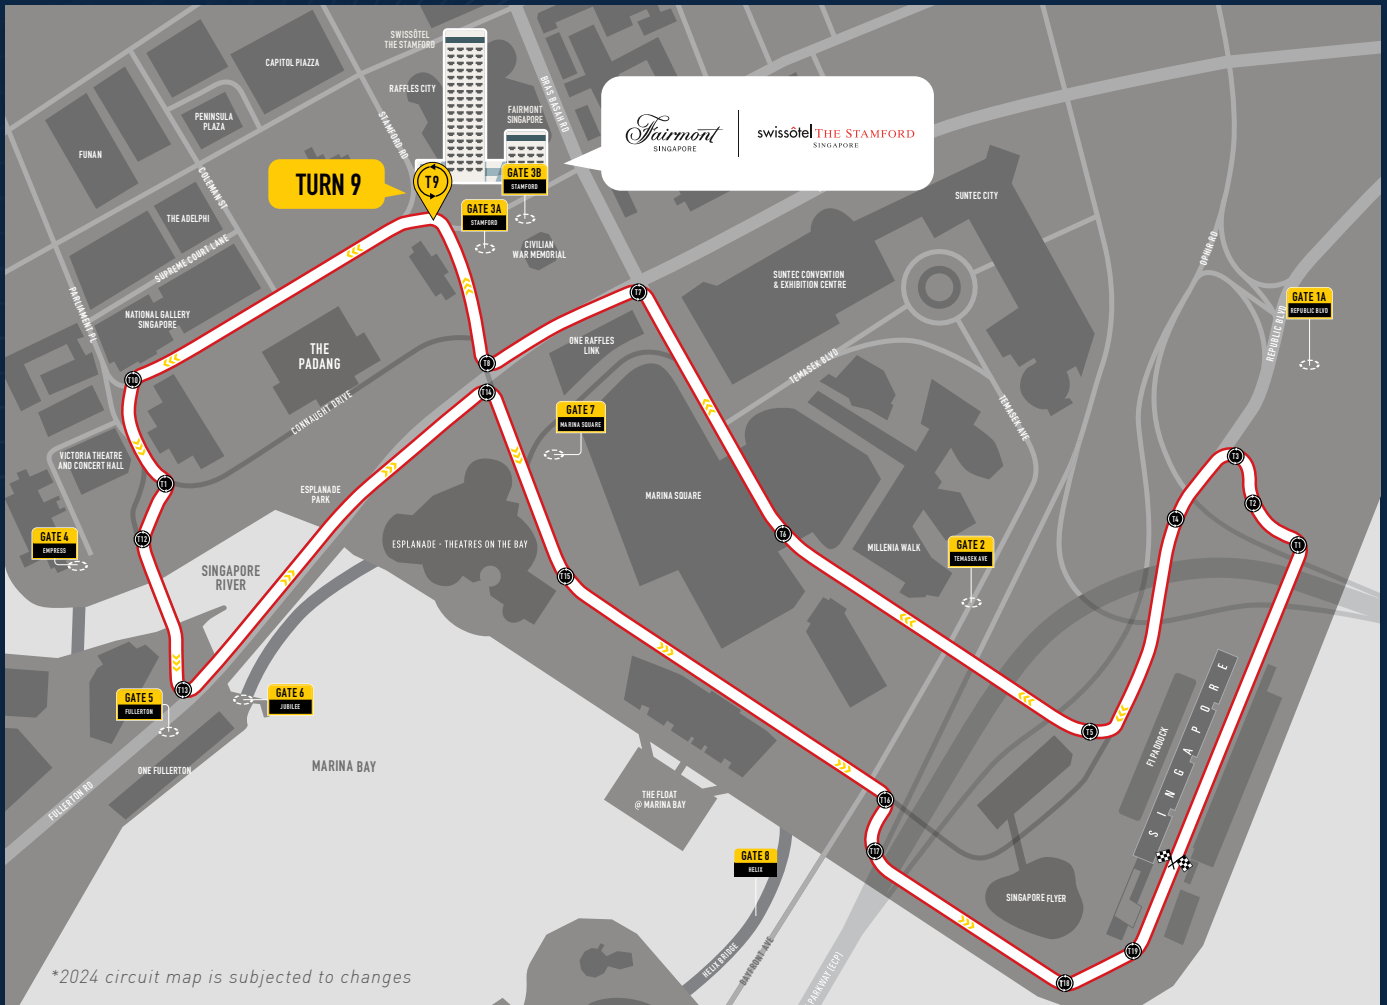

UNPARALLELED BIRD'S EYE VIEW

Soak in spectacular panoramic views from up high, dine with ease and sophistication, and be captivated by the glistening city as it comes alive at night. Supremely situated at Turn 9 of the street circuit, right in the centre of the pulsating action, enjoy unsurpassed access to the race track from this towering hospitality icon.

UNRIVALLED LOCATION, PREMIUM ACCESS

Strategically situated atop City Hall and Esplanade Mass Rapid Transit (MRT) stations, Fairmont Singapore and Swissôtel The Stamford is located within Singapore's business, cultural, shopping and entertainment hotspots.

2024 CIRCUIT MAP*

SCAN OR CLICK TO
CATCH A GLIMPSE OF
2023's RACE HERE

<https://bit.ly/f1views>

IT'S NOT TOO EARLY TO
START PLANNING FOR
2024's SINGAPORE
NIGHT RACE

PREMIER HOSPITALITY SUITES

Host friends or VIP guests in fully-equipped hospitality suites with breathtaking balcony and track views, impeccable food and beverages, and more, right in the heart of the action.