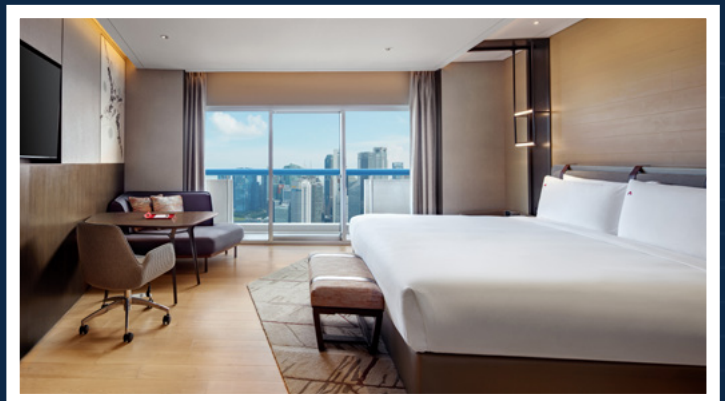

PREMIER ROOM

From \$999** per night

[Click to View
Virtual Tour](#)

PREMIER HARBOUR VIEW ROOM

From \$1,699** per night

[Click to View
Virtual Tour](#)

SWISS HARBOUR VIEW ROOM

From \$1,349** per night

SIGNATURE / SIGNATURE VITALITY ROOM

From \$1,079** per night

[Click to View
Virtual Tour](#)

EXECUTIVE ROOM

From \$1,369** per night

EXECUTIVE HARBOUR VIEW ROOM

From \$1,549** per night

Other venues are available upon request.

HARBOUR VIEW SUITE

From \$10,099** per night

SKYLINE SUITE

From \$10,199** per night

[Click to View
Virtual Tour](#)

CREST SUITE

From \$13,079** per night

[Click to View
Virtual Tour](#)