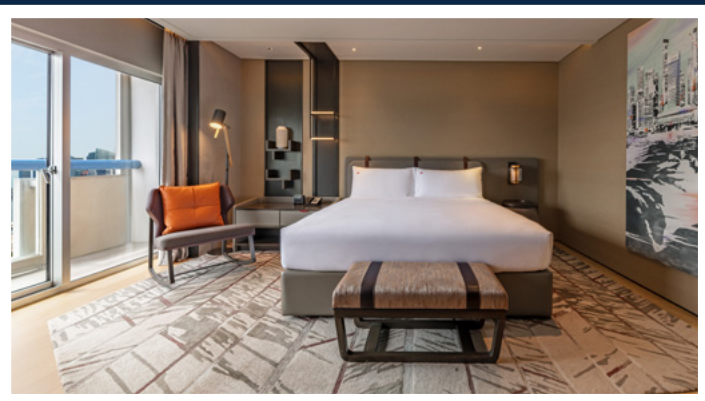

EXECUTIVE ROOM

From $1,369** per night