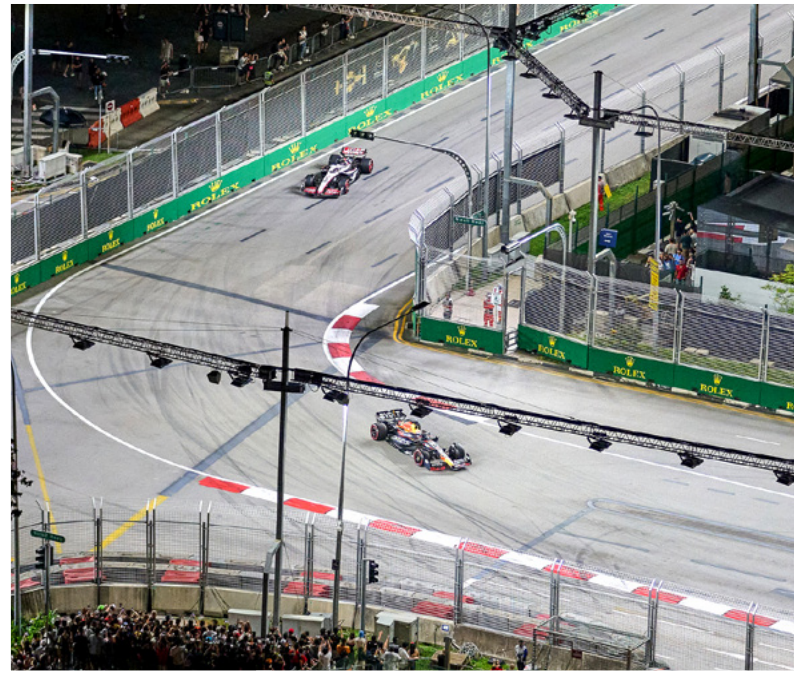

HOSPITALITY SUITES AT FAIRMONT SINGAPORE

SUITE TYPE	FLOOR	MAX CAPACITY	3 DAYS PRICING	2 DAYS PRICING	VIRTUAL TOUR <i>Click icon to view</i>
DELUXE HARBOUR VIEW	Level 10 to 21	Maximum 15 persons	From $60,000⁺⁺	From $45,000⁺⁺	
ROYAL SUITE	Level 26	Maximum 50 persons	From $130,000⁺⁺	From $105,000⁺⁺	
PRESIDENTIAL SUITE	Level 26	Maximum 75 persons	From $315,000⁺⁺	From $250,000⁺⁺	

Photo taken from Fairmont Singapore

Other venues are available upon request.
For bookings or more information, please contact us at mice@fairmont.com