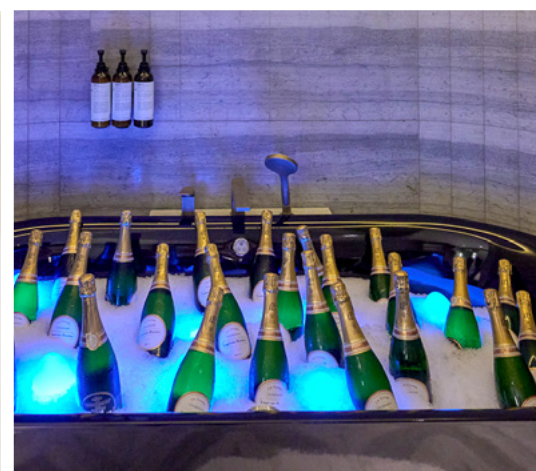

INDULGE

- + Wide array of exquisite canapés, platters and desserts for four hours
- + Free-flow wines and beers for four hours
- + Choice of standard or premium beverage package

Other venues are available upon request.
For bookings or more information, please contact us at mice@fairmont.com