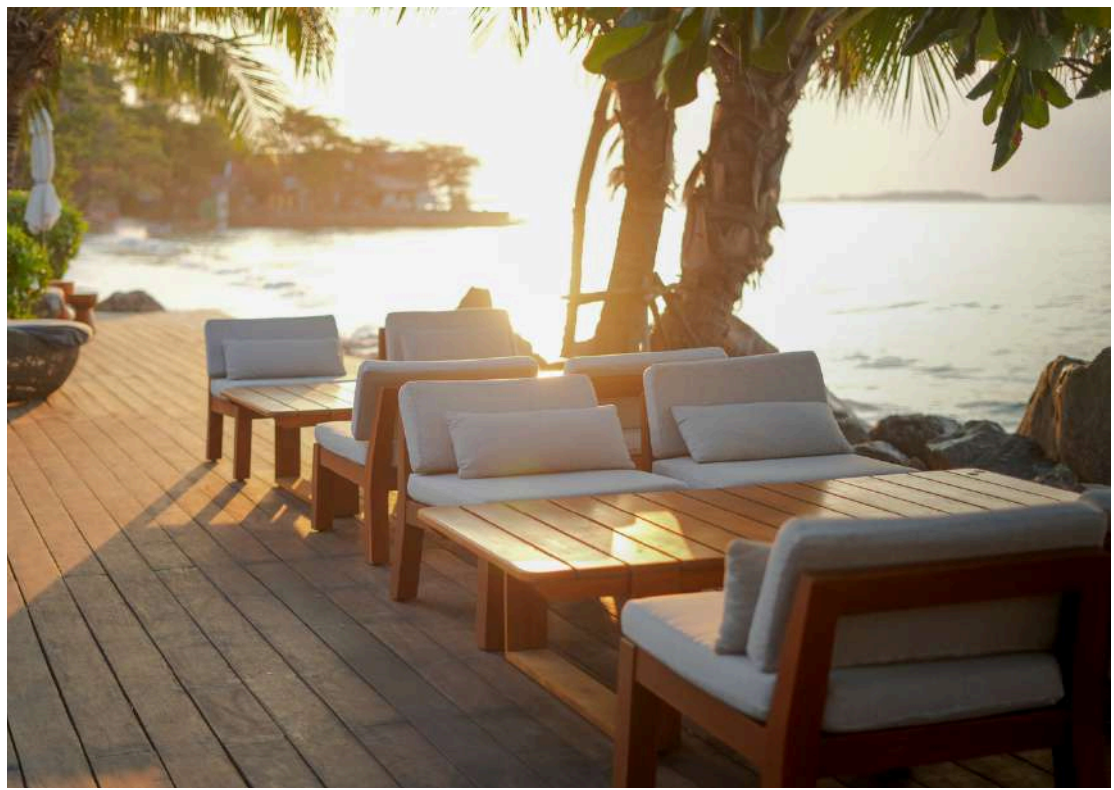

GALLERY

BAITONG RESTAURANT - GARDEN WING

Max 80 guests (Breakfast & Lunch)

ECUME BISTRO - OCEAN WING

Max 90 guests (Breakfast & Lunch)

THANK YOU

*We look forward to hosting your next event
at Mercure Rayong Lomtalay Villas & Resort.*