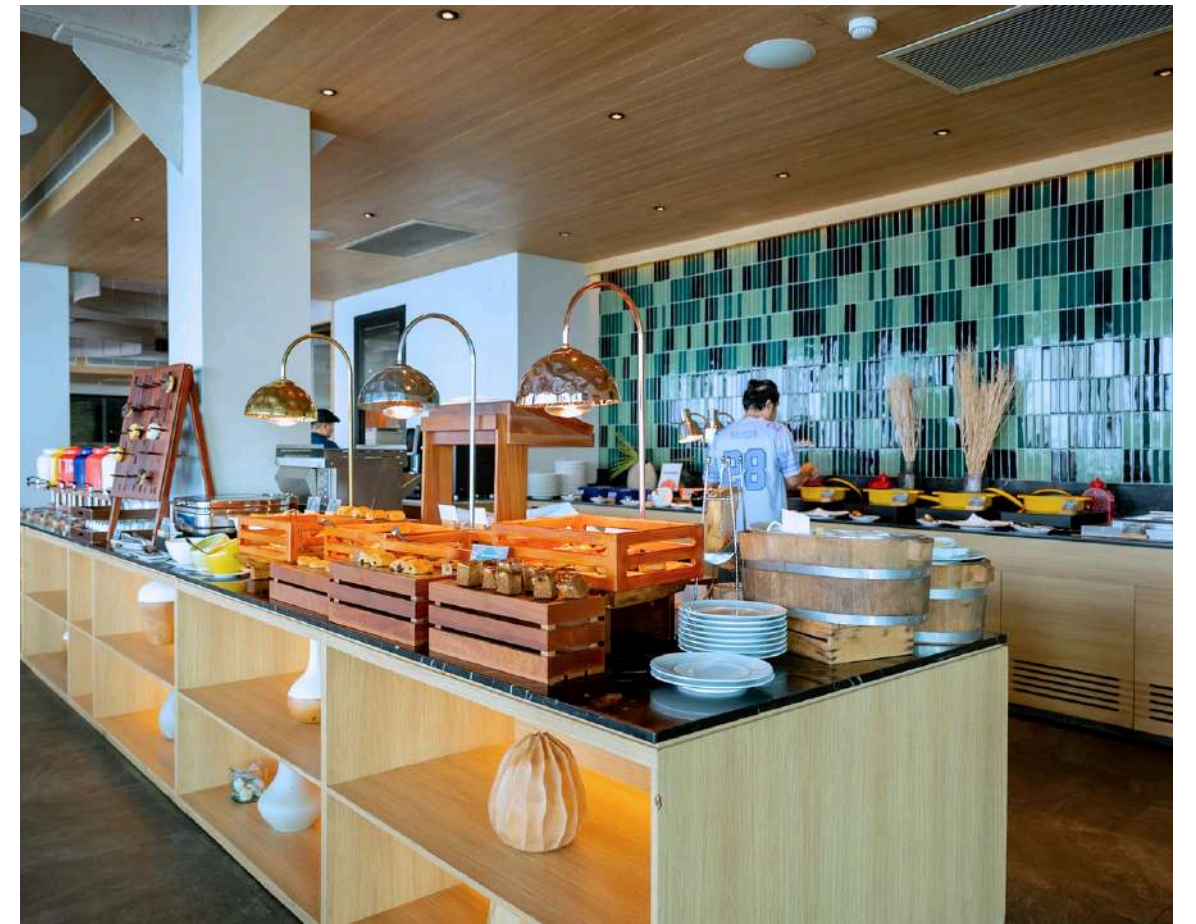

GALLERY

BAITONG RESTAURANT - GARDEN WING

Max 80 guests (Breakfast & Lunch)

ECUME BISTRO - OCEAN WING

Max 90 guests (Breakfast & Lunch)

THANK YOU

*We look forward to hosting your next event
at Mercure Rayong Lomtalay Villas & Resort.*