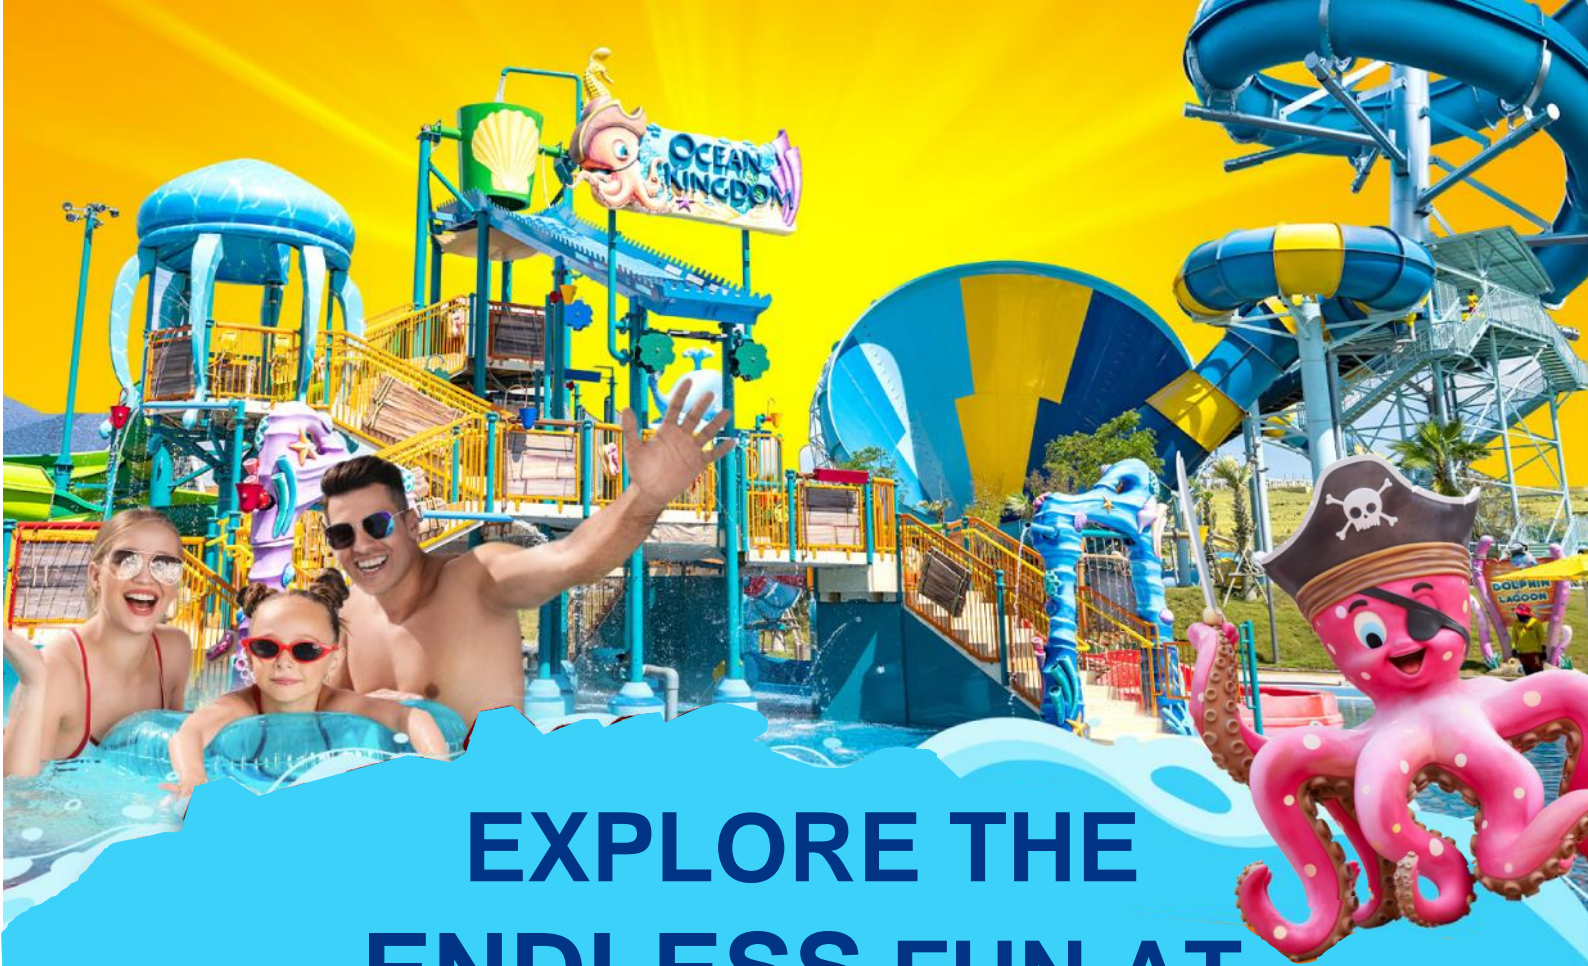

EXPLORE THE ENDLESS FUN AT WONDERLAND WATER PARK

ISLAND HOPPER

DIFFICULTY LEVEL ★★★★★

- ❖ Volume: 26 m³
- ❖ Engaging water game for kids

BUBBLE BATTLE

DIFFICULTY LEVEL ★★★★★

- ❖ How to play: players control the battle ship against each other
- ❖ Only for customers from 1.2m height and above

OCEAN FORTRESS

DIFFICULTY LEVEL ★★★★★

- ❖ Players use a safety harness and move through 2 levels comprising 7 challenging segments
- ❖ Only for customers from 1.2m height and above

SAILOR CAMP

DIFFICULTY LEVEL ★★★★★

- ❖ Players grip the net stretched across 2 posts to navigate across floating platforms on the water
- ❖ Volume: 0.8 m³
- ❖ Only for customers from 1.2m height and above

OVER THE SEA

DIFFICULTY LEVEL ★★★★★

- ❖ Players slide along a long cable and release themselves freely into the pond
- ❖ Volume: 2.8 m³
- ❖ Only for customers from 1.4m height and above

OCEAN WARRIOR

DIFFICULTY LEVEL ★★★★★

- ❖ Players navigate through obstacles, which are floating buoys
- ❖ Depth: 1.6 m
- ❖ Only for customers from 1.2m height and above

RAINBOW WATERFALL

DIFFICULTY LEVEL ★★★★★

- ❖ Interactive water activities for children, including body sliding or rafting on mini slides
- ❖ Depth: 0.45m

OCEAN KINGDOM

DIFFICULTY LEVEL ★★★★★

- ❖ Height: 1.61 – 6.4m
- ❖ Slide length: 13.39 – 50.35m
- ❖ Number of players: 01 adult/play (Max 65kg)
- ❖ Water Volume: 159 m³
- ❖ Depth: 0,2 – 0.6m

MYSTERIOUS OCEAN

DIFFICULTY LEVEL ★★★★★

- ❖ For customer from 1.2m height and above

LOST RIVER

DIFFICULTY LEVEL ★★★★★

- ❖ For customer from 1.2m height and above

SEA HORSE RACING & SWIRLY SHRIMP

DIFFICULTY LEVEL ★★★★★

- ❖ Height: 12.63m – Slide length: 120.6m
- ❖ Number of slides: 3
- ❖ For customer from 1.2m and above

KRAKEN CHALLENGE

DIFFICULTY LEVEL ★★★★★