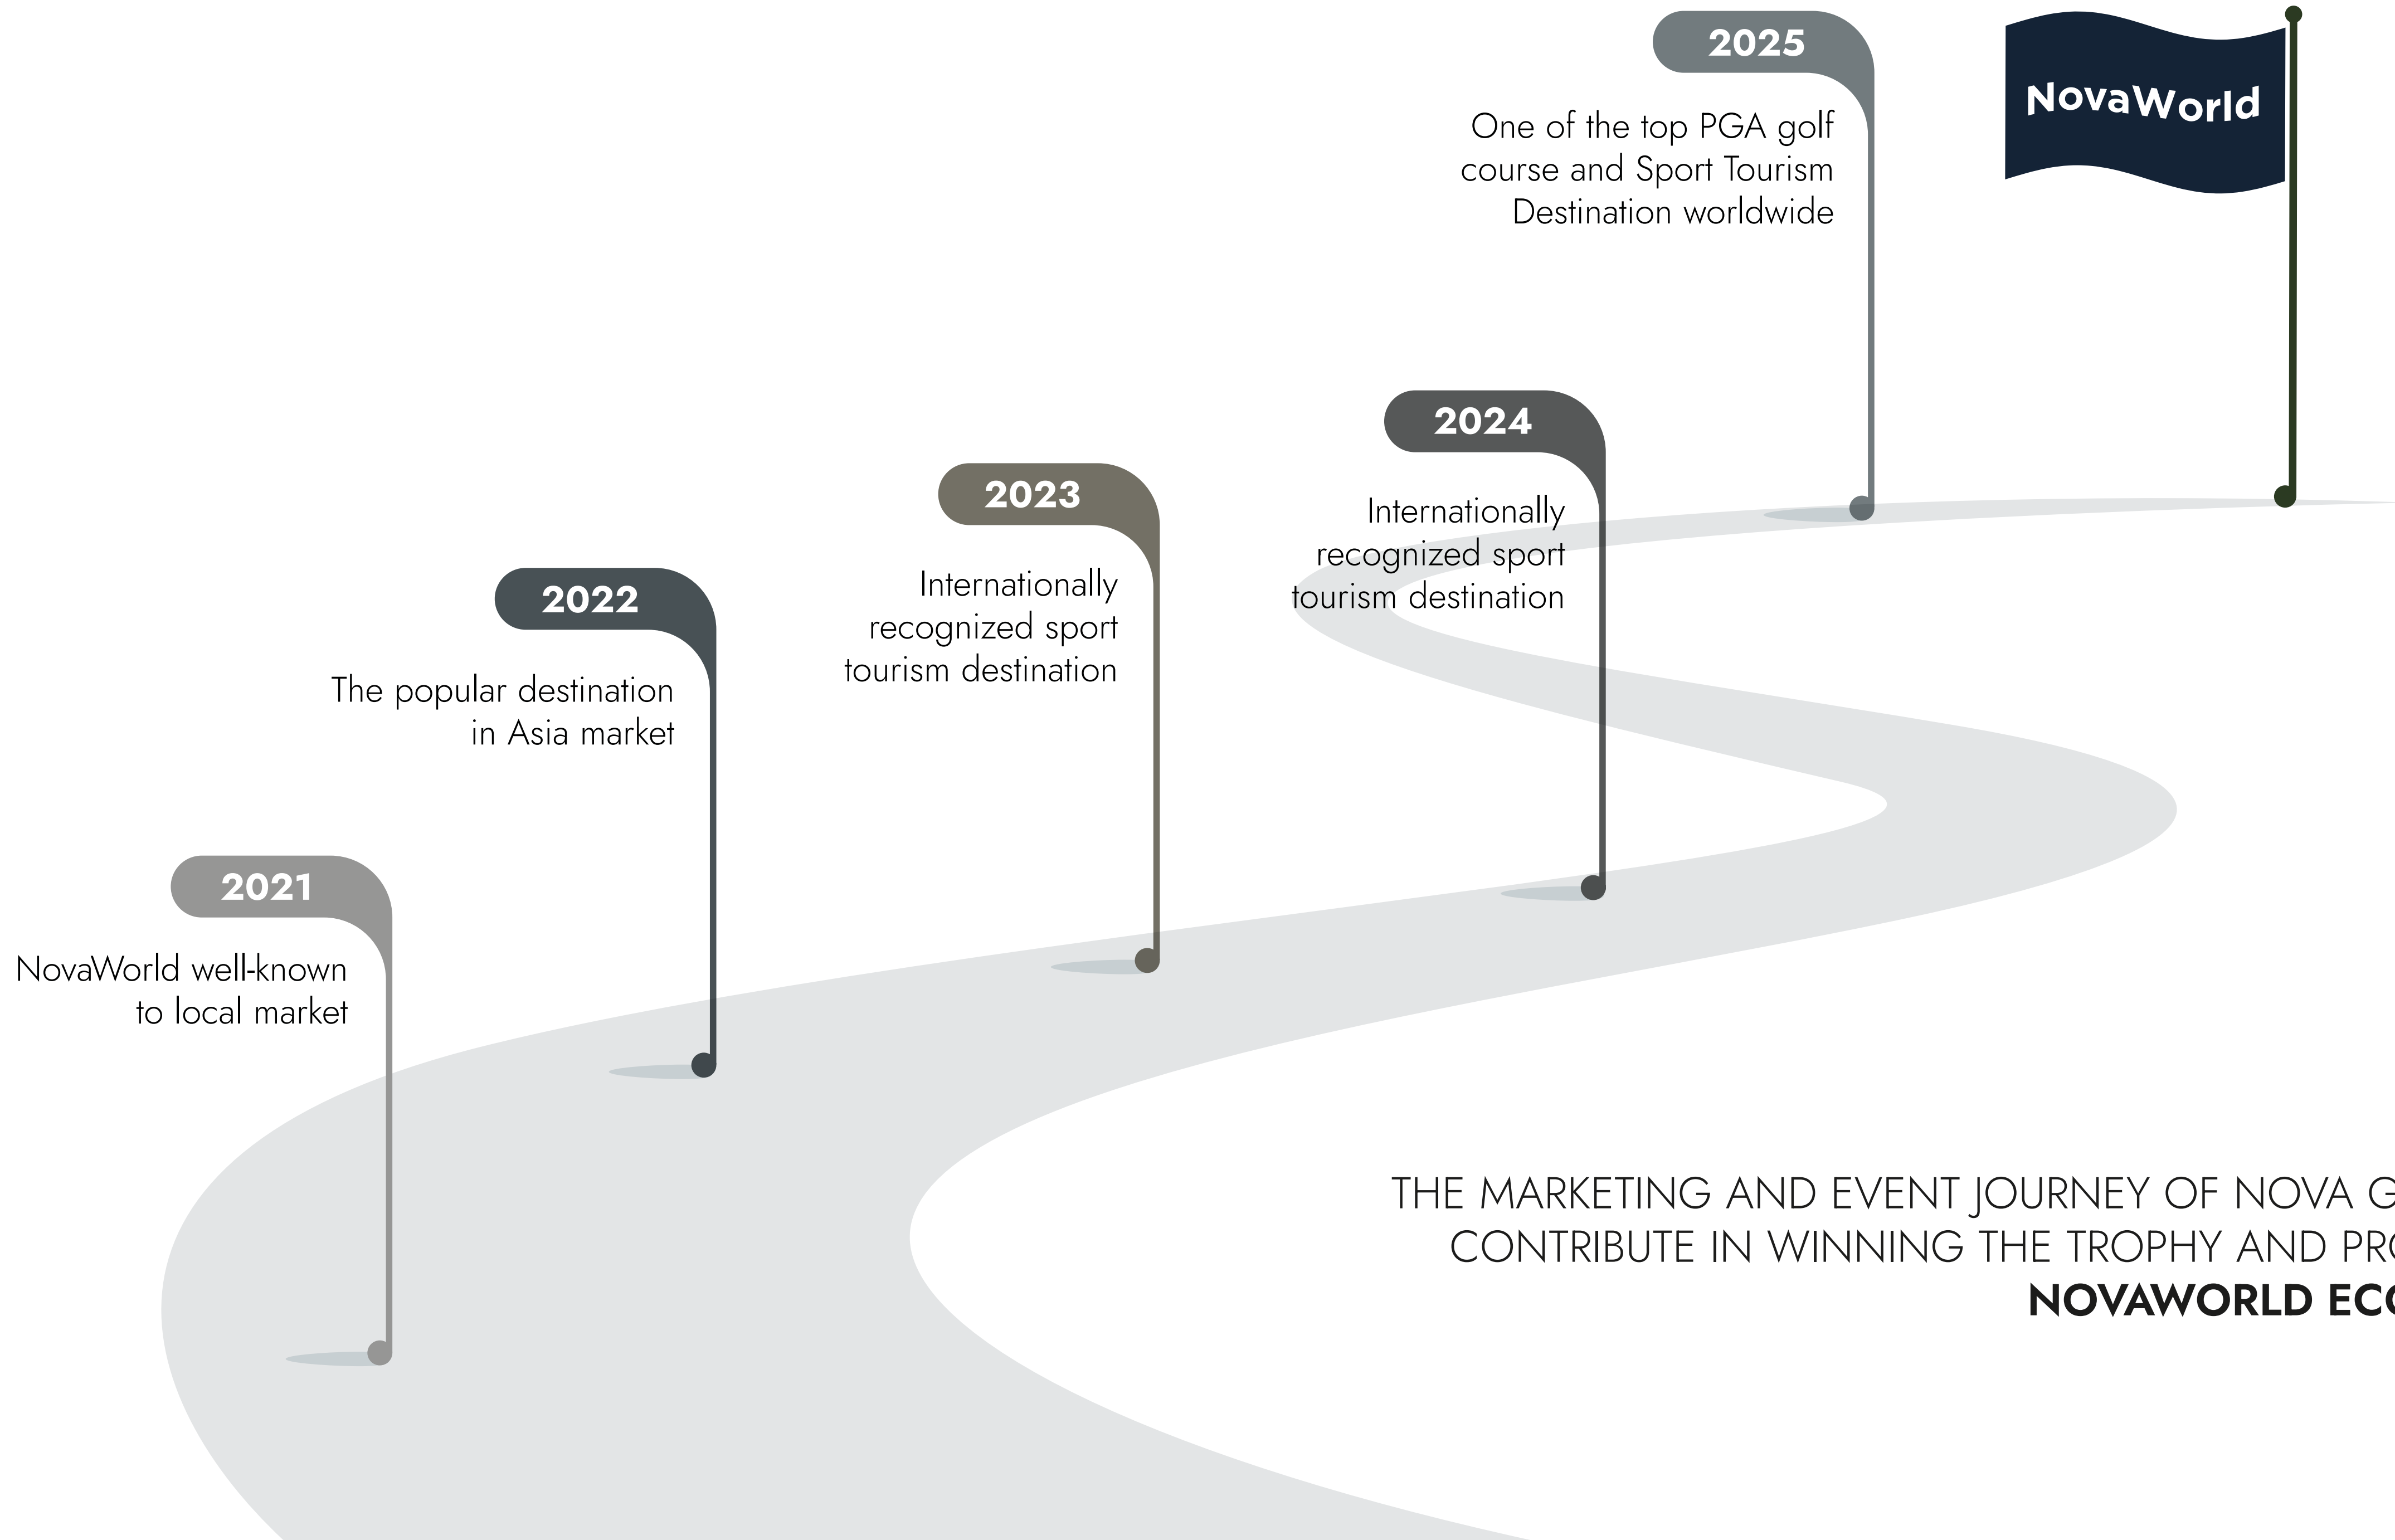

N  **VA**

GOLF CLUBS

1

GOLF

INTRODUCTION

NOVA GOLF CLUBS

AN INTERNATIONAL STANDARD GOLFING OPERATOR

Nova Golf Clubs - a member of Nova Service, belonging to the NovaGroup ecosystem, specializes in developing and operating a range of international standard golf courses at residential hospitality real estate projects developed by NovaGroup. It also organizes golf tournaments for amateur and professional golfers from domestic to international standards together with attractive entertainment and resort activities.

With the comprehensive investment from NovaGroup, Nova Golf Clubs is committed to enhancing the golf experience in Vietnam, contributing to promoting NovaWorld to become a regional and international golf tourism brand.

THE MARKETING AND EVENT JOURNEY OF NOVA GOLF IS TO
CONTRIBUTE IN WINNING THE TROPHY AND PROMOTING
NOVAWORLD ECOSYSTEM

TWO COURSES
AT **PGA NOVAWORLD**
PHAN THIET

PGA NOVAWORLD PHAN THIET

Two championship golf courses designed by legendary golfer and course designer, Greg Norman. Each course featuring its own distinct style and challenges.

PGA Ocean Course

The Ocean Course at PGA NovaWorld Phan Thiet is a stunning 7,400-yard championship layout designed by former World Number One golfer Greg Norman. Offering panoramic views over the East Sea, all 18 holes wind between a mix of both parkland and links-style land, with stylishly rugged bunkers lined with native grass that punctuate the undulating fairways.