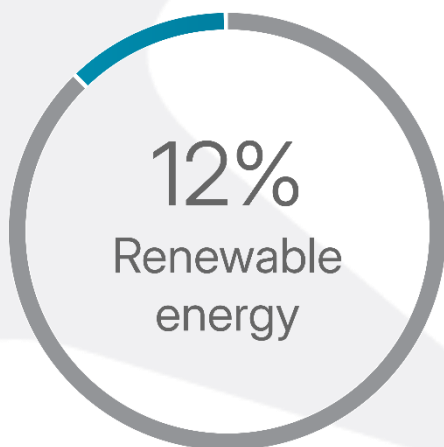

4.5[★]

NABERS

ENERGY

This certifies that

**Salter Brothers
(Wentworth Ave) Hotel
Pty Ltd**

Achieved 4.5 - star NABERS Energy Rating for

**Ibis Styles Sydney Central,
27-33 Wentworth Avenue,
SYDNEY, NSW 2000**