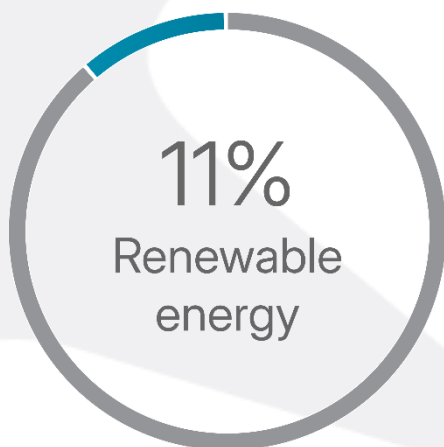

4.5[★]

NABERS

ENERGY

This certifies that

**Salter Brothers
(Wentworth Ave) Hotel
Pty Ltd**

Achieved 4.5 - star NABERS Energy Rating for

**Ibis Styles Sydney Central,
27-33 Wentworth Avenue,
SYDNEY, NSW 2000**