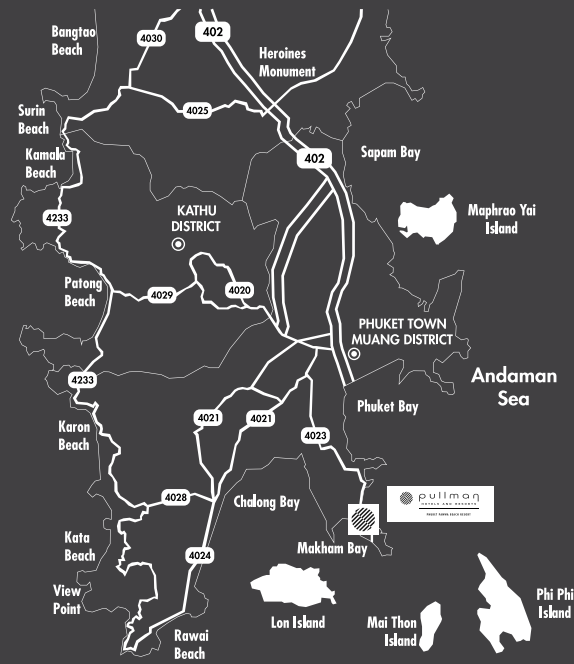

ABSOLUTE BEACHFRONT PRIVACY

Nestled on the picturesque shores of Markham Bay, the absolute beach front Pullman Phuket Panwa Beach Resort offers sweeping views of the Andaman Sea. With Phuket International Airport just 45 minutes away and Phuket Town 20 minutes by shuttle bus, the hotel is ideally located to explore the many attractions that Phuket island has to offer.

NEAR BY

- Phuket Aquarium – 1 km away (5 minutes)
- Old Phuket Town – 10 km away (20 minutes)
- Flying Hanuman – 20 km away (35 minutes)
- Phuket Big Buddha – 21 km away (45 minutes)
- Loch Palm Golf Club – 22.5 km away (45 minutes)
- Coral Island and Maiton Island (60 minutes by boat)

From Phuket International Airport (HKT) is about 45 minutes by car.

BY PUBLIC TRANSPORTS

From Phuket International Airport (HKT) is about 45 minutes by taxi/shuttle bus.

PULLMAN PHUKET PANWA BEACH RESORT

44/5 Moo 8 Sakdidesh Road, Vichit, Muang,
Phuket 83000 Thailand

DISTANCE TO AIRPORT

43 KM
26.7 MILES

LE CLUB ACCOR
HOTELS

JOIN OUR GLOBAL LOYALTY PROGRAM
AT ACCORHOTELS.COM