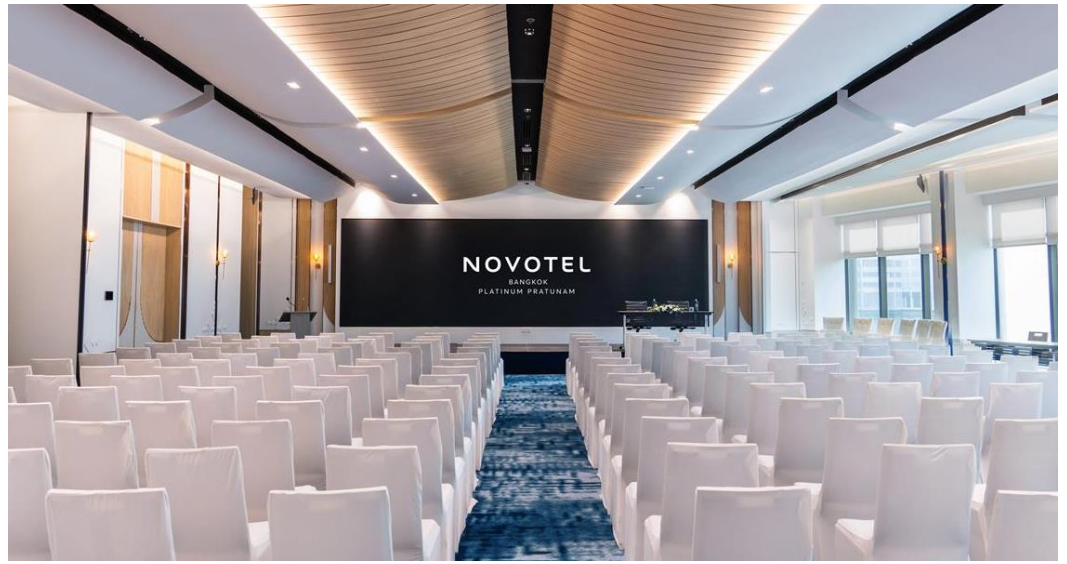

Meet with success at Novotel

Host seamless meetings and events at Novotel Bangkok Platinum Pratunam, featuring versatile spaces, modern facilities, and expert event planning. Whether it's a corporate gathering, seminar, wedding, or private celebration, our dedicated team ensures a smooth and memorable experience.

Stylish & Seamless Meetings

Our five versatile meeting rooms accommodate up to 350 guests, offering high-speed Wi-Fi, professional projection, and air-conditioned comfort—ideal for any event, from small gatherings to large conferences.