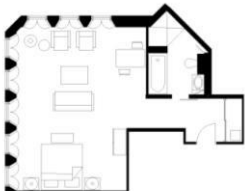

LUXURY ROOM

AN ADDITIONAL \$75 PER NIGHT

A corner position that offers extra space, light and living. Situated from levels 36 to 47 with floor to ceiling windows put Melbourne's finest view at your reach. Enjoy a restful night's sleep assisted by black out shutters and Sofitel MyBed that are in King or Twin bedding configurations (two oversized singles).

JUNIOR SUITE

AN ADDITIONAL \$175 PER NIGHT

Junior in name only, these magnificent studio style suites blends lounge and bedroom for a sense of open sophistication. From levels 36 to 49, the extended feature wall of floor to ceiling glass places Melbourne's finest view before you to enjoy from a king-sized Sofitel MyBed or lounge setting.