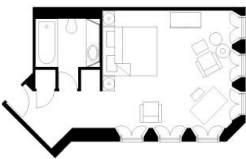

YOU MAY CHOOSE TO UPGRADE TO A RANGE OF HIGHER ROOM TYPES OFFERING EVEN GREATER LUXURY AND SPACE

CLASSIC ROOM

Classic rooms feature between levels 36 and 47 offering breathtaking city views through floor to ceiling windows. Enjoy a restful night's sleep assisted by black out shutters and Sofitel MyBed that are in either King or Twin bedding configurations (two oversized singles).

LUXURY ROOM

AN ADDITIONAL \$75 PER NIGHT

A corner position that offers extra space, light and living. Situated from levels 36 to 47 with floor to ceiling windows put Melbourne's finest view at your reach. Enjoy a restful night's sleep assisted by black out shutters and Sofitel MyBed that are in King or Twin bedding configurations (two oversized singles).

JUNIOR SUITE

AN ADDITIONAL \$175 PER NIGHT

Junior in name only, these magnificent studio style suites blends lounge and bedroom for a sense of open sophistication. From levels 36 to 49, the extended feature wall of floor to ceiling glass places Melbourne's finest view before you to enjoy from a king-sized Sofitel MyBed or lounge setting.