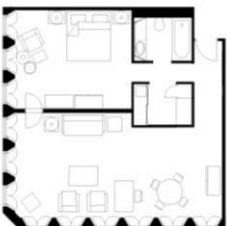

PRESTIGE SUITE

AN ADDITIONAL $400 PER NIGHT

Scope and prestige for private meetings or family travel. This suite features a living space of neutral tones, panoramic views, private sleeping quarters and separate open plan lounge with fold out divan and over-sized business desk. In luxurious corner positions, elevated between levels 36 and 49, your 2-room Prestige Suite features award-winning King Sofitel MyBed, upgraded Club Sofitel access, technology and Wi-Fi, extended entertainment systems, and a luxurious marble bathroom featuring French amenities and shower over bath.