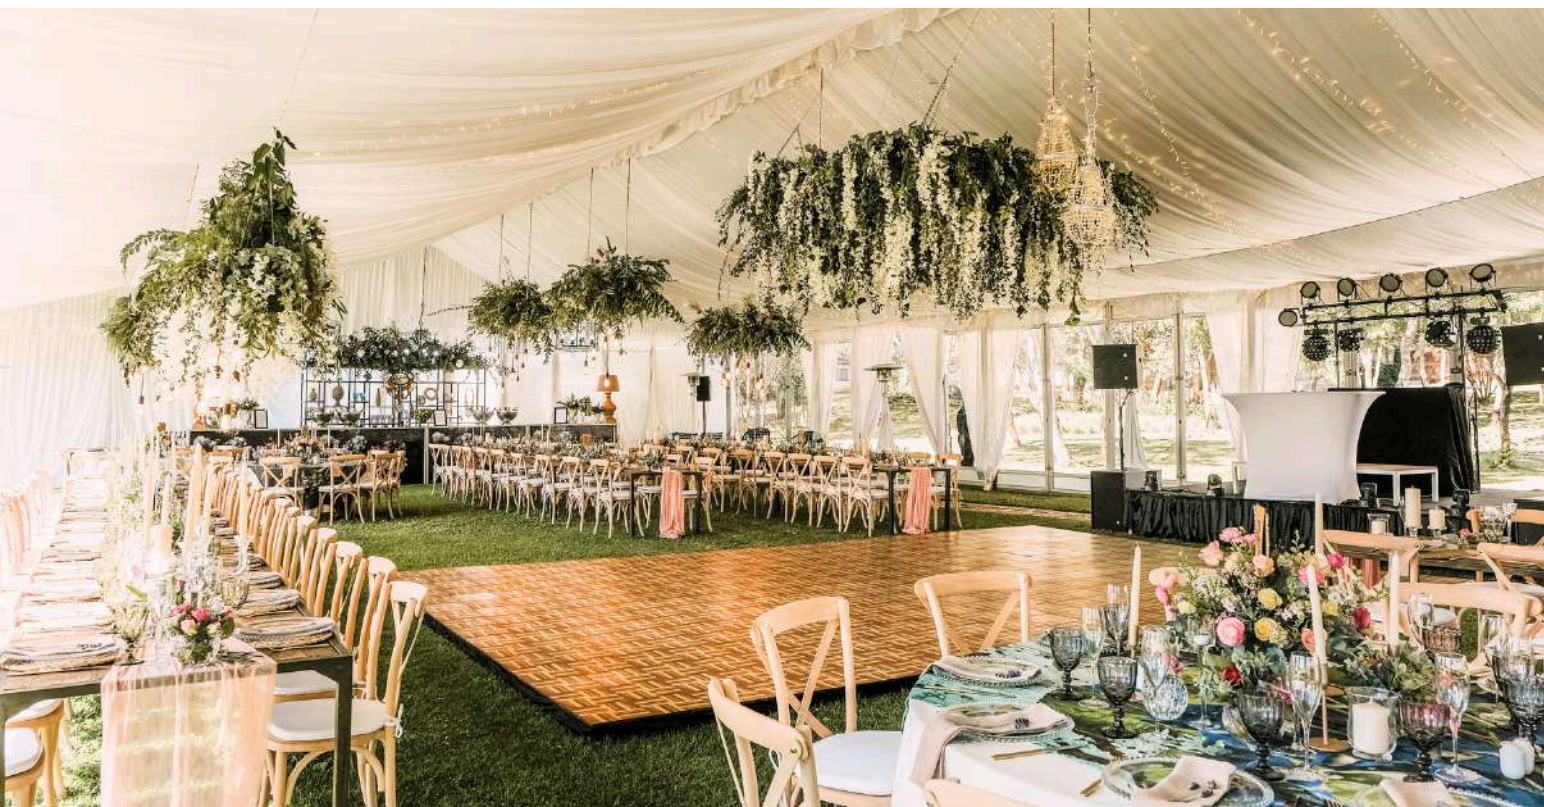

# DESIGNED FOR ANY OCCASION

Be it a wedding, corporate function, thank-you gathering, or festive celebration—our marquee tent can be transformed to create unforgettable experiences. It ensures privacy and uniqueness for events, equipped with high-standard technology and an LED wall.

- Marquee Dimensions: Height 6.30 meters, width 15 meters, length 30 meters, featuring an LED wall.
- Canopy Height: The central canopy stands at 9.60 meters.
- Half Marquee Dimensions: Width 15 meters, length 15 meters.
- Pillarless Design: Accommodates up to 600 guests for a cocktail reception.
- All-Weather Comfort: A closed, covered event space that makes every moment magical.

# A PLACE WHERE **DREAMS** COME ALIVE

- **Dimension:** height 6.30 meters width 15 x length 30 meters with an LED wall.
- The Marquee Canopy in the middle, height 9.60 meters
- The half marquee width 15 x length 15 meters

- **Dimension:** height 6.30 meters width 15 x length 30 meters with an LED wall.
- The Marquee Canopy in the middle, height 9.60 meters
- The half marquee width 15 x length 15 meters