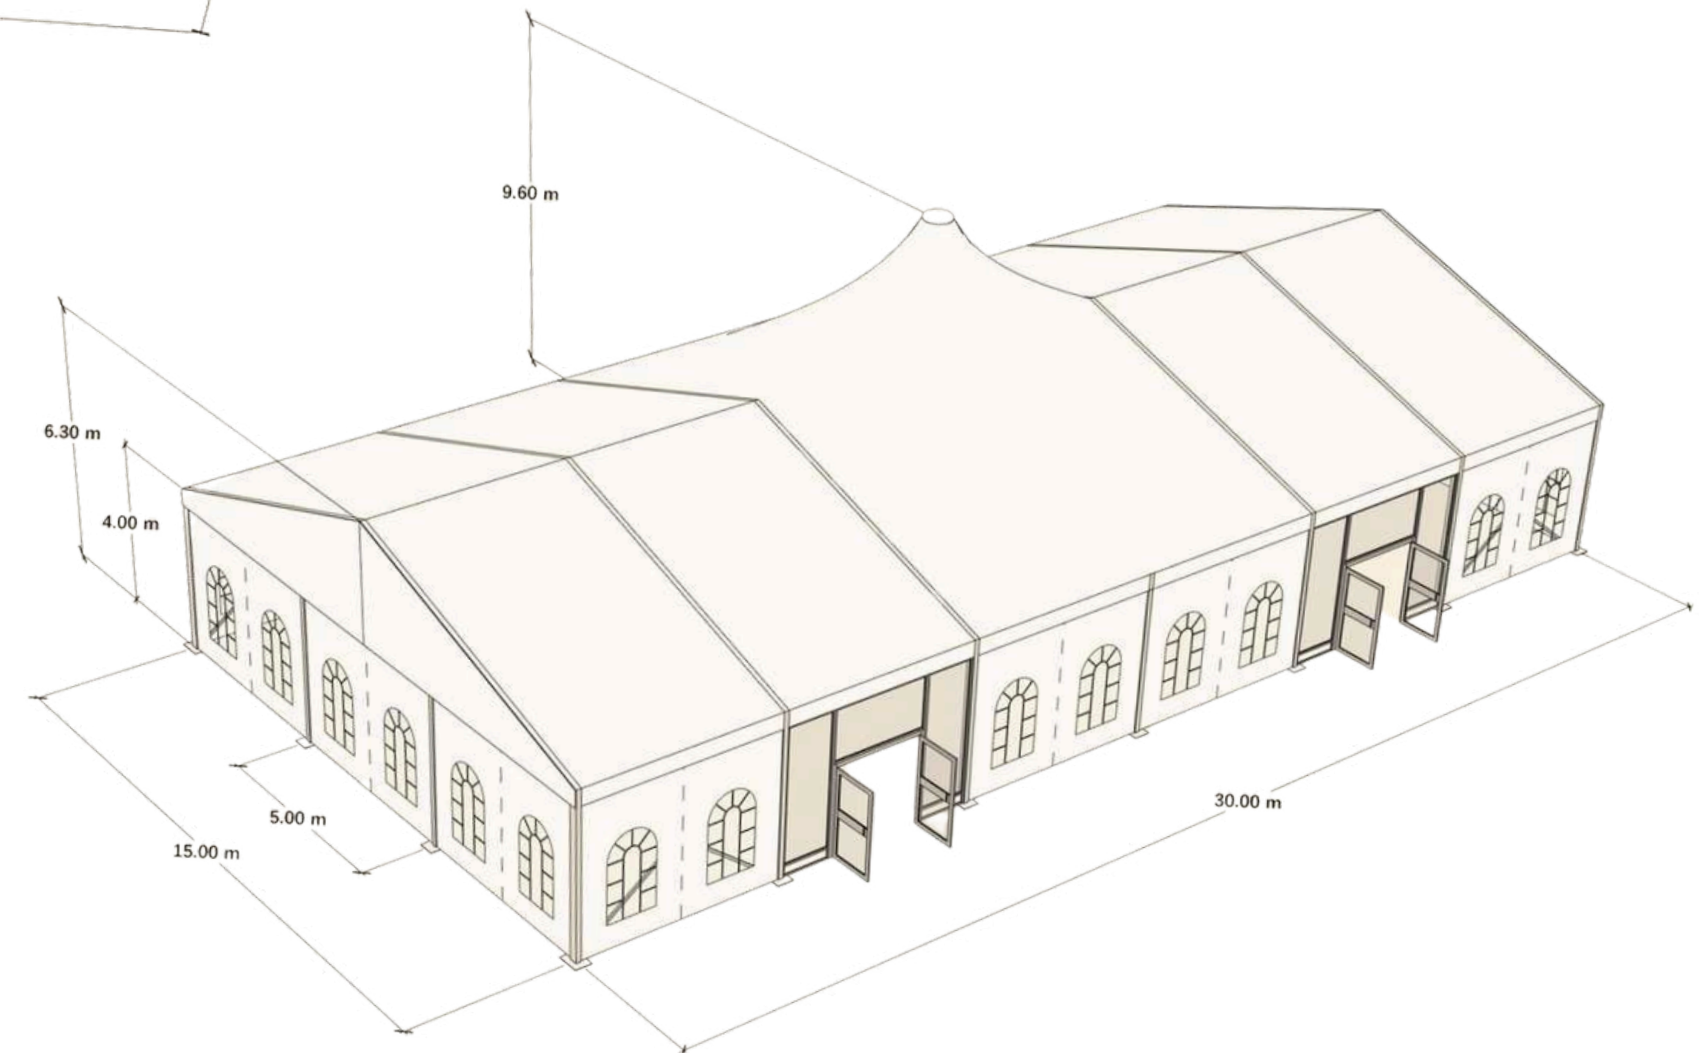

- Marquee Dimensions: Height 6.30 meters, width 15 meters, length 30 meters, featuring an LED wall.
- Canopy Height: The central canopy stands at 9.60 meters.
- Half Marquee Dimensions: Width 15 meters, length 15 meters.
- Pillarless Design: Accommodates up to 600 guests for a cocktail reception.
- All-Weather Comfort: A closed, covered event space that makes every moment magical.

# A PLACE WHERE **DREAMS** COME ALIVE

- **Dimension:** height 6.30 meters width 15 x length 30 meters with an LED wall.
- The Marquee Canopy in the middle, height 9.60 meters
- The half marquee width 15 x length 15 meters

- **Dimension:** height 6.30 meters width 15 x length 30 meters with an LED wall.
- The Marquee Canopy in the middle, height 9.60 meters
- The half marquee width 15 x length 15 meters