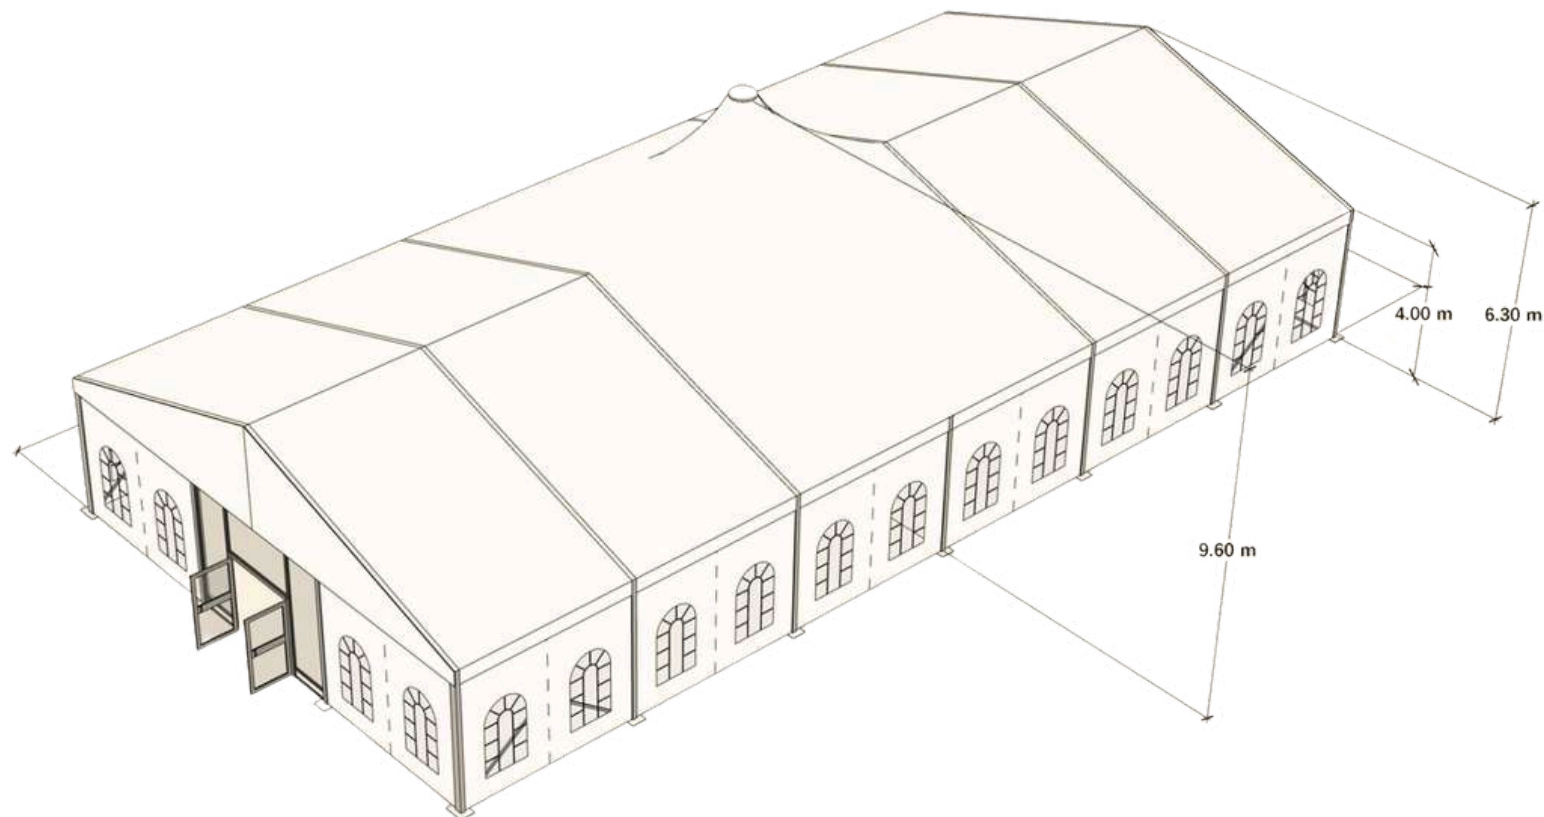

- Marquee Dimensions: Height 6.30 meters, width 15 meters, length 30 meters, featuring an LED wall.
- Canopy Height: The central canopy stands at 9.60 meters.
- Half Marquee Dimensions: Width 15 meters, length 15 meters.
- Pillarless Design: Accommodates up to 600 guests for a cocktail reception.
- All-Weather Comfort: A closed, covered event space that makes every moment magical.

# A PLACE WHERE **DREAMS** COME ALIVE

- **Dimension:** height 6.30 meters width 15 x length 30 meters with an LED wall.
- The Marquee Canopy in the middle, height 9.60 meters
- The half marquee width 15 x length 15 meters

- **Dimension:** height 6.30 meters width 15 x length 30 meters with an LED wall.
- The Marquee Canopy in the middle, height 9.60 meters
- The half marquee width 15 x length 15 meters