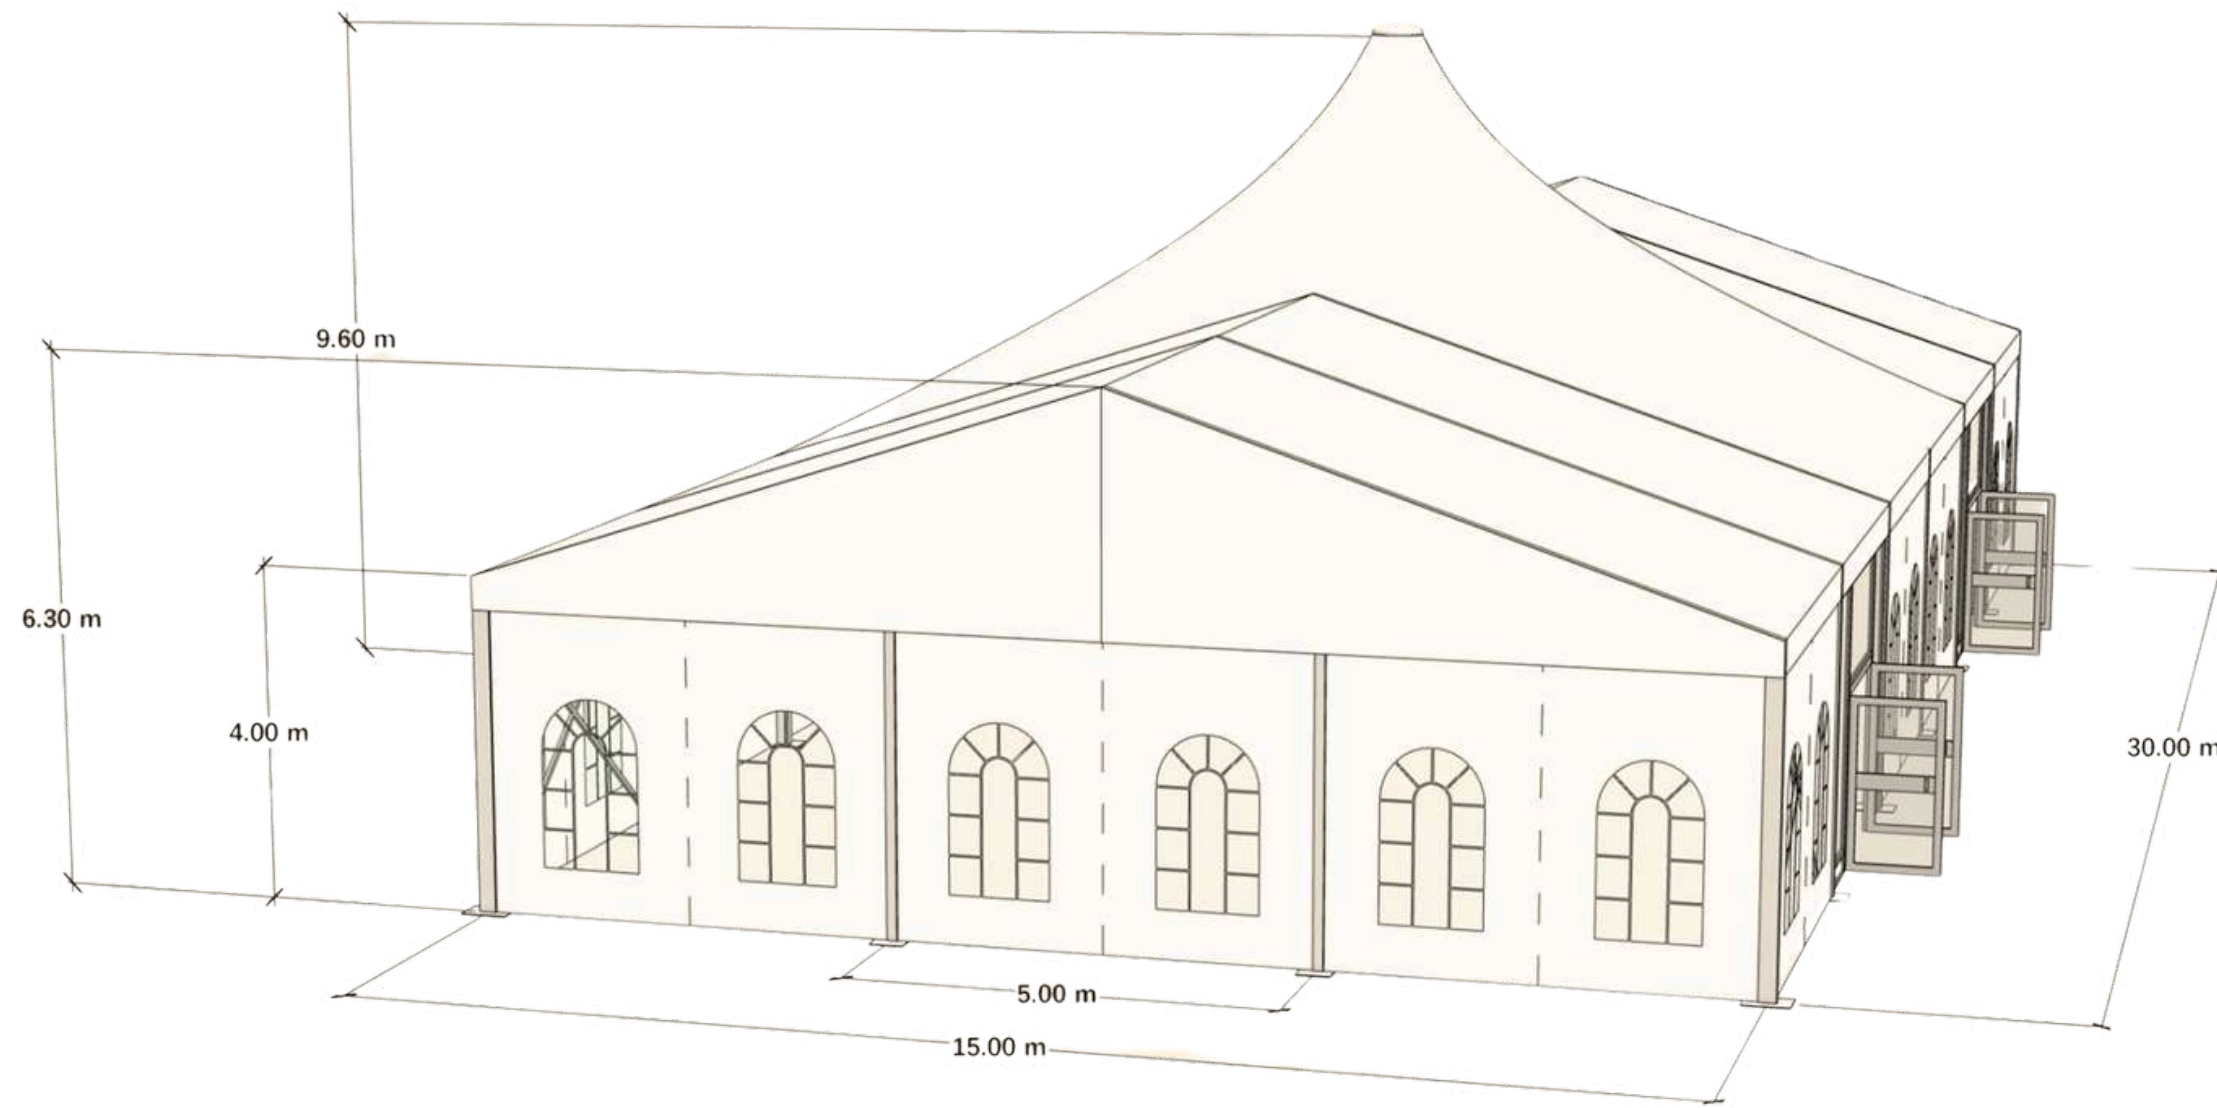

# MARQUEE OF DREAMS

450  
SQ.M.

LED  
WALL

STATE OF  
THE ART

UP TO  
600  
GUESTS

- Marquee Dimensions: Height 6.30 meters, width 15 meters, length 30 meters, featuring an LED wall.
- Canopy Height: The central canopy stands at 9.60 meters.
- Half Marquee Dimensions: Width 15 meters, length 15 meters.
- Pillarless Design: Accommodates up to 600 guests for a cocktail reception.
- All-Weather Comfort: A closed, covered event space that makes every moment magical.

# A PLACE WHERE **DREAMS** COME ALIVE

- **Dimension:** height 6.30 meters width 15 x length 30 meters with an LED wall.
- The Marquee Canopy in the middle, height 9.60 meters
- The half marquee width 15 x length 15 meters

- **Dimension:** height 6.30 meters width 15 x length 30 meters with an LED wall.
- The Marquee Canopy in the middle, height 9.60 meters
- The half marquee width 15 x length 15 meters