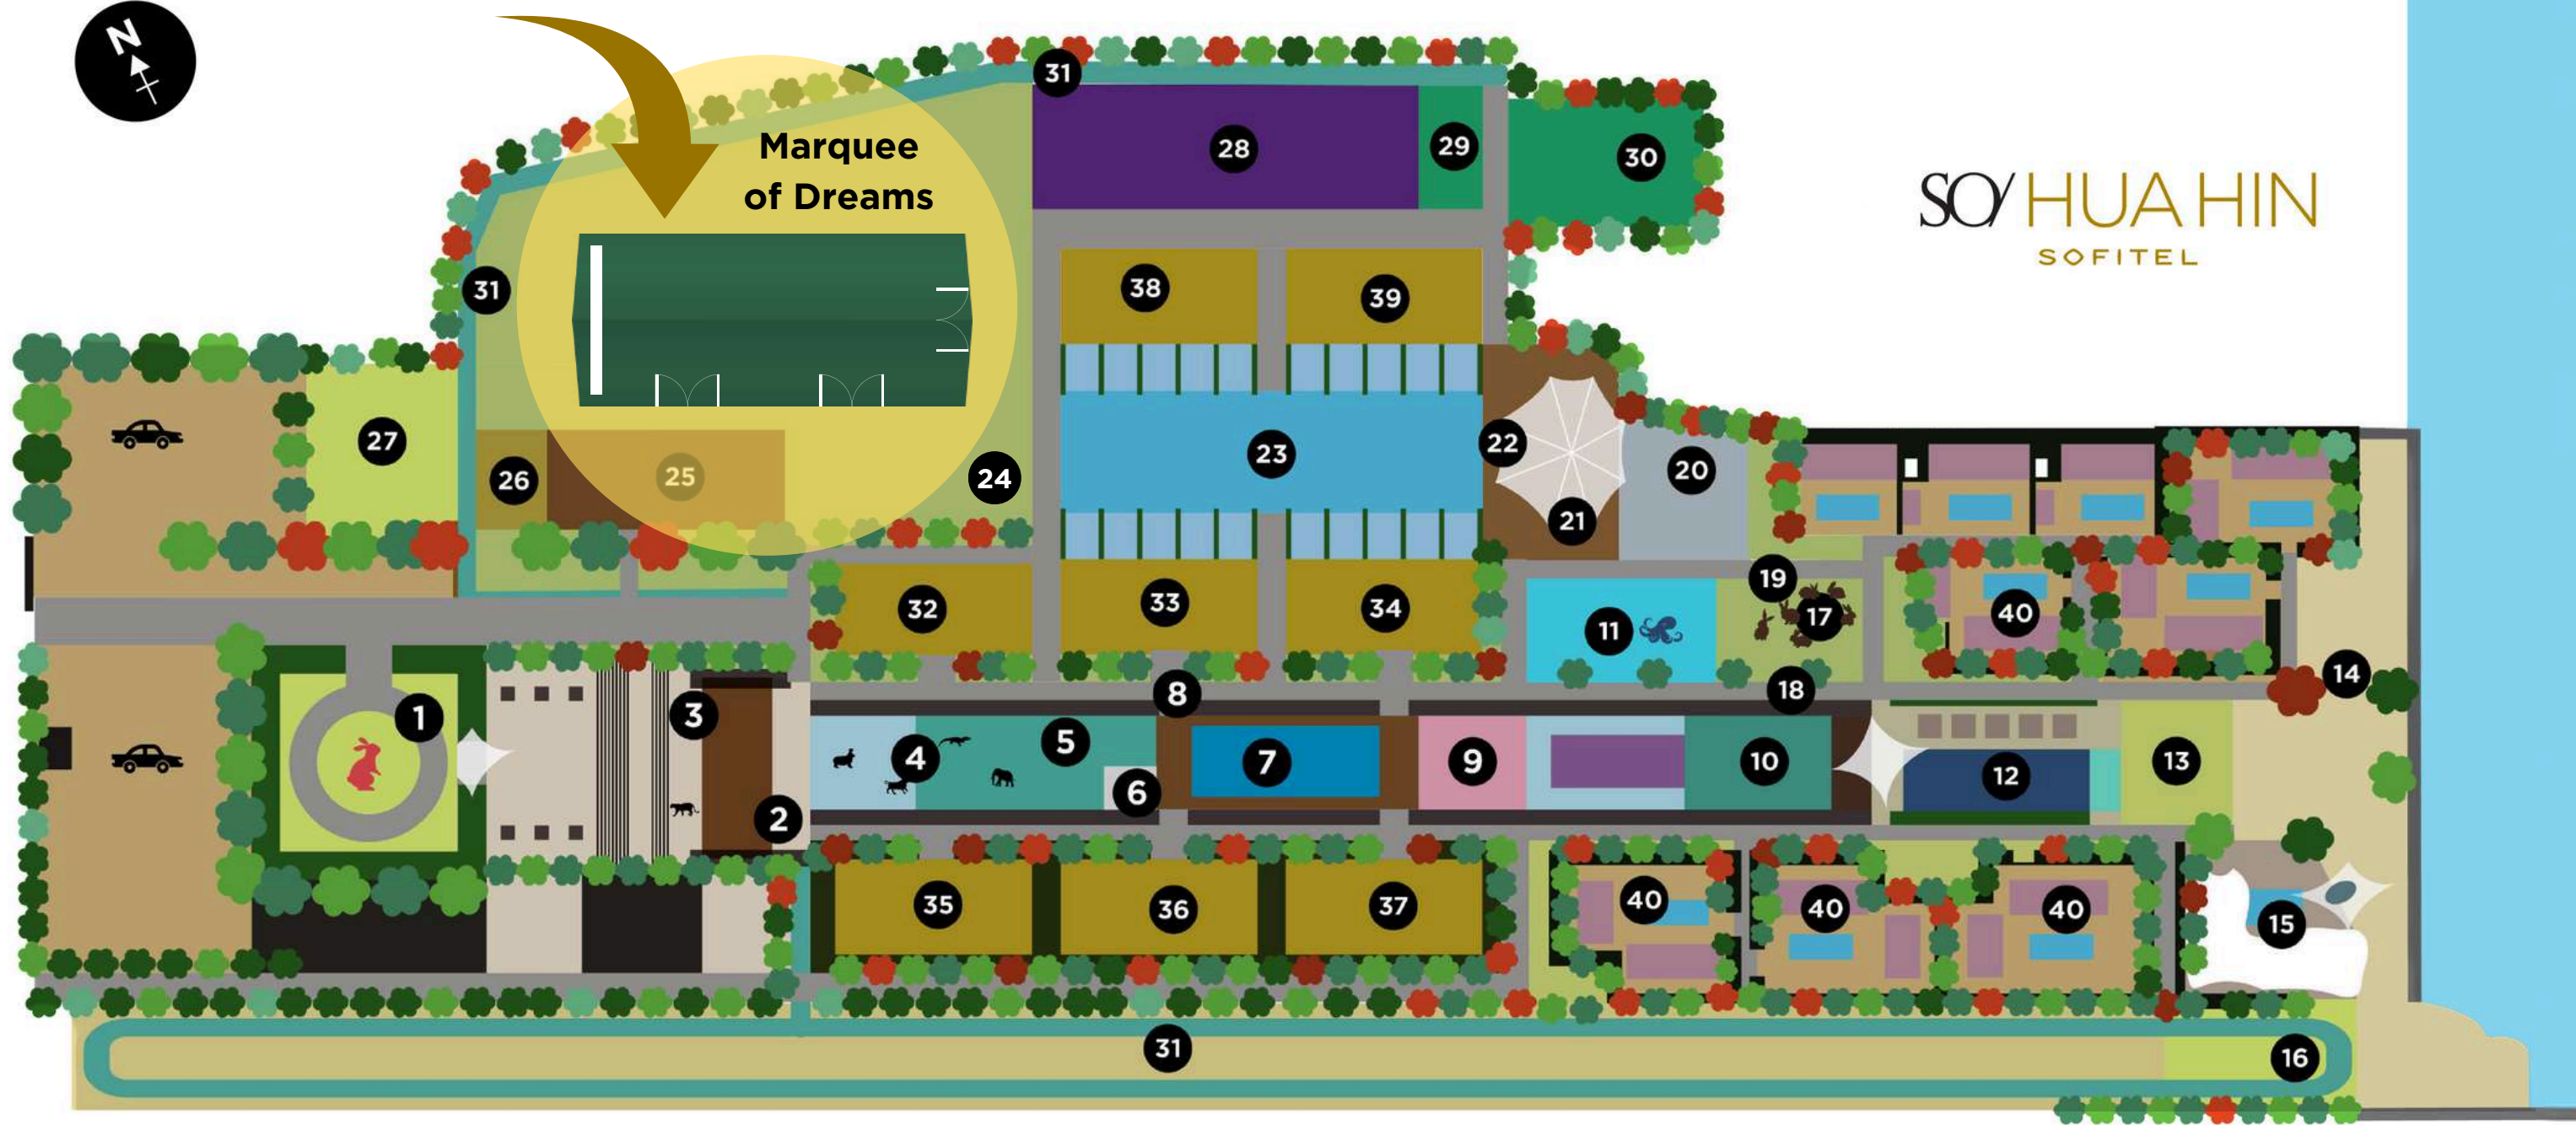

SO/HUAHIN
SOFITEL

• Imaginative Art

1. Mr. Suksabai - The Timekeeper	11. SO Wet Bubble	21. Kids Tent	31. Bicycle Track
2. Welcome Desk	12. SO Pool, Jacuzzi & Cabanas	22. SO Sundae	32. Building 1
3. Just Say SO Guru	13. Beach Lawn	23. Signature Pool	33. Building 2
4. SO Evolution Pond	14. Giant Hand	24. Signature Lawn	34. Building 3
5. SoSPA	15. Beach Society	25. SO Ballroom	35. Building 4
6. SoFIT	16. Event Lawn	26. Social Room	36. Building 5
7. Solarium Pool (Adult Only)	17. Rabbit Lawn	27. Activity Lawn	37. Building 6
8. Anamorphoses	18. SO Mirror	28. SO Wonderland Adventure Golf	38. Building 7
9. Galerie	19. The Butterfly Effect	29. Pickleball Court	39. Building 8
10. White Oven	20. Playground	30. Tennis & Basketball Court	40. SO Pool Villas