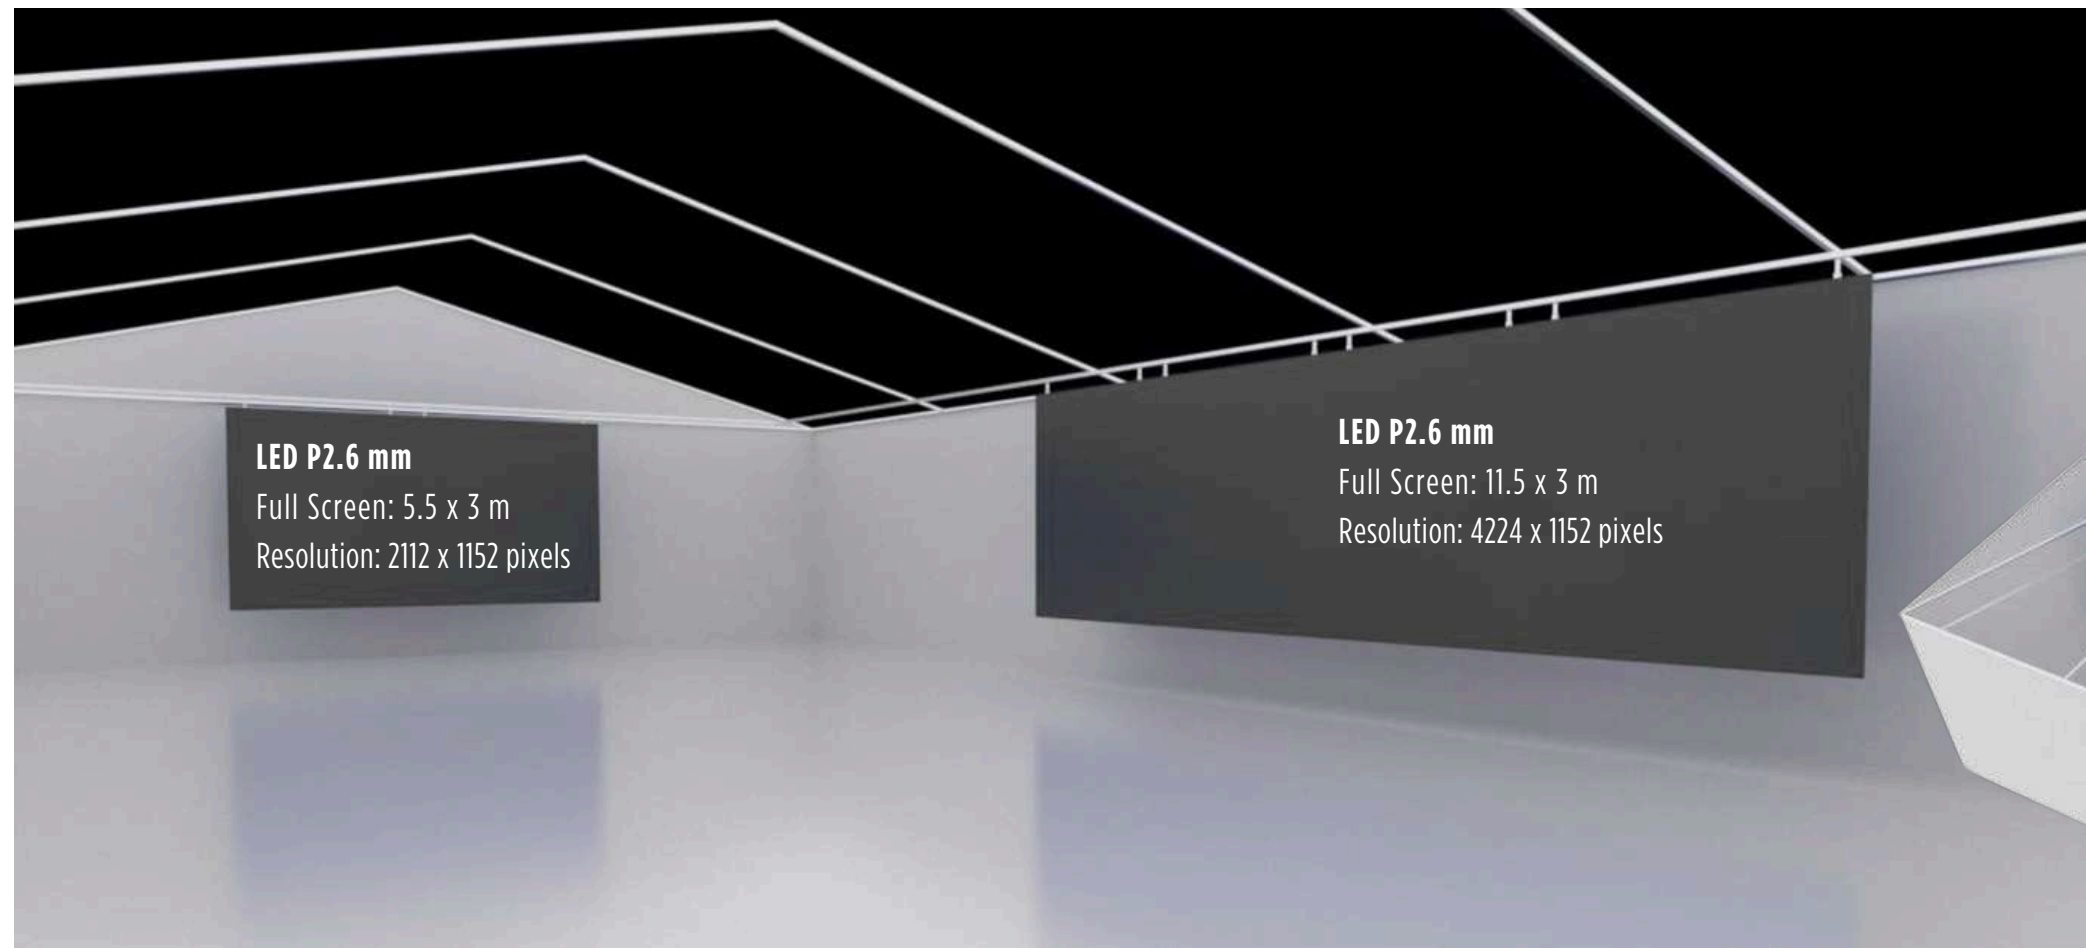

# A PLACE WHERE **DREAMS** COME ALIVE

- **Dimension:** height 6.30 meters width 15 x length 30 meters with an LED wall.
- The Marquee Canopy in the middle, height 9.60 meters
- The half marquee width 15 x length 15 meters

- **Dimension:** height 6.30 meters width 15 x length 30 meters with an LED wall.
- The Marquee Canopy in the middle, height 9.60 meters
- The half marquee width 15 x length 15 meters

### LED P2.6 mm

Full Screen: 5.5 x 3 m

Resolution: 2112 x 1152 pixels

### LED P2.6 mm

Full Screen: 11.5 x 3 m

Resolution: 4224 x 1152 pixels