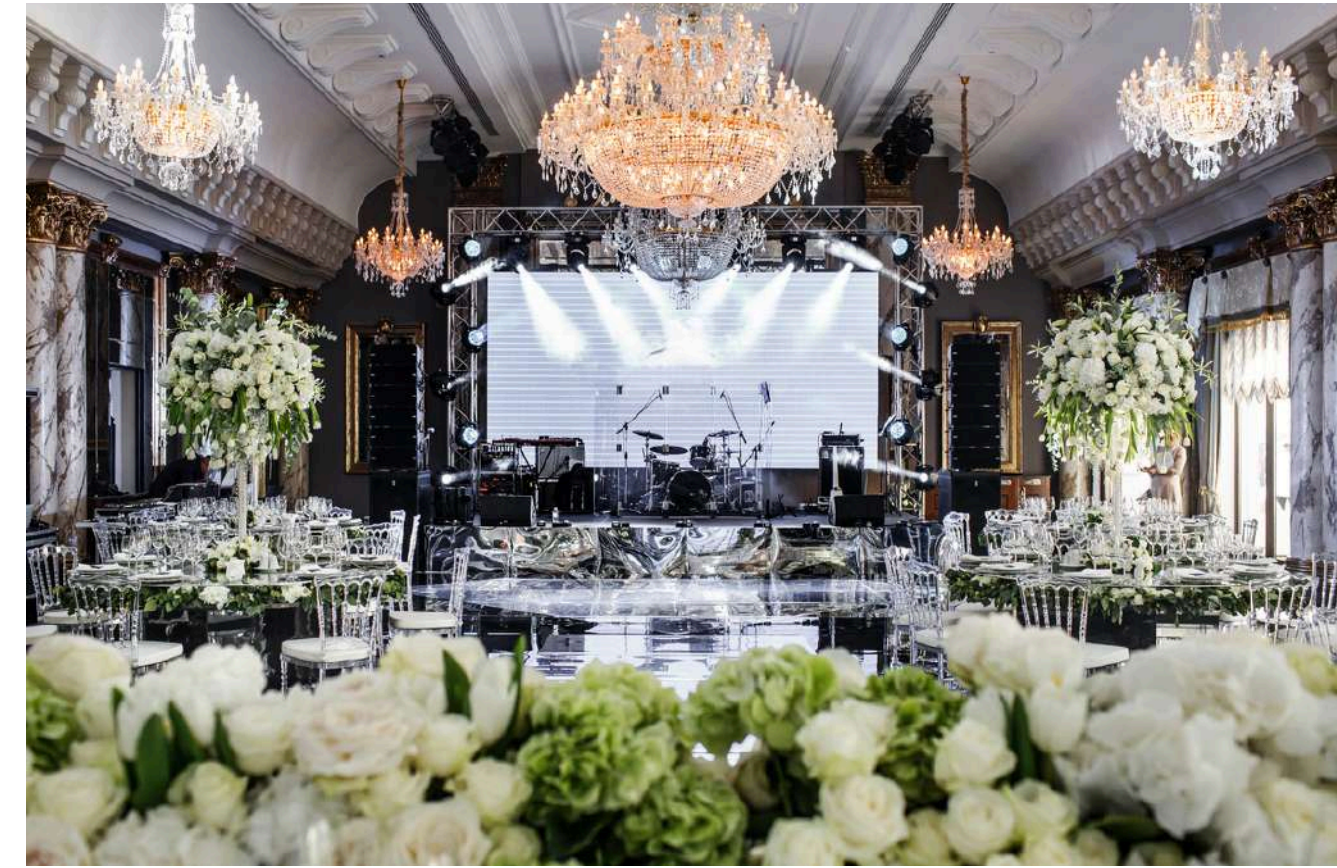

# MARQUEE OF DREAMS

450  
SQ.M.

LED  
WALL

STATE OF  
THE ART

UP TO  
600  
GUESTS

- Marquee Dimensions: Height 6.30 meters, width 15 meters, length 30 meters, featuring an LED wall.
- Canopy Height: The central canopy stands at 9.60 meters.
- Half Marquee Dimensions: Width 15 meters, length 15 meters.
- Pillarless Design: Accommodates up to 600 guests for a cocktail reception.
- All-Weather Comfort: A closed, covered event space that makes every moment magical.