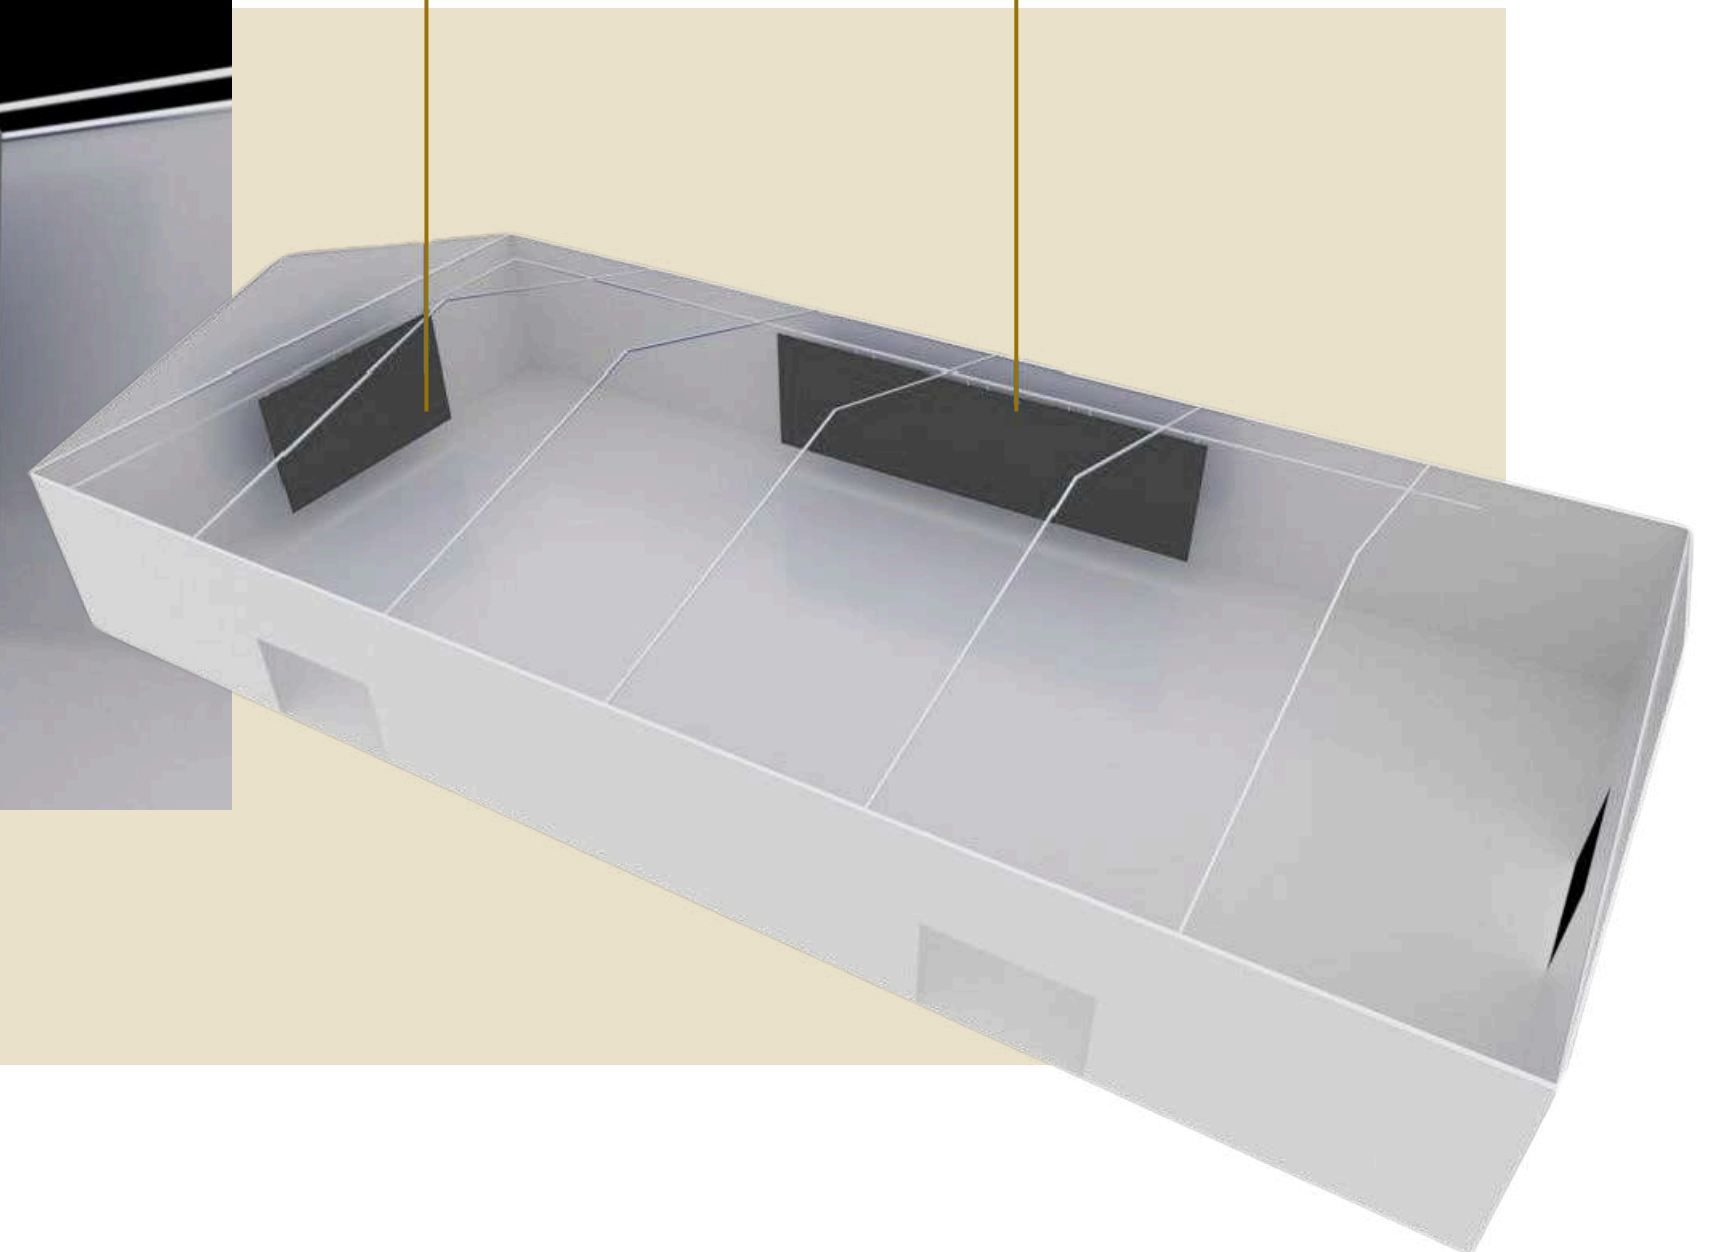

- **Dimension:** height 6.30 meters width 15 x length 30 meters with an LED wall.
- The Marquee Canopy in the middle, height 9.60 meters
- The half marquee width 15 x length 15 meters

## Main Screen & Support Screen

### LED P2.6 mm

Full Screen: 5.5 x 3 m

Resolution: 2112 x 1152 pixels

### LED P2.6 mm

Full Screen: 11.5 x 3 m

Resolution: 4224 x 1152 pixels