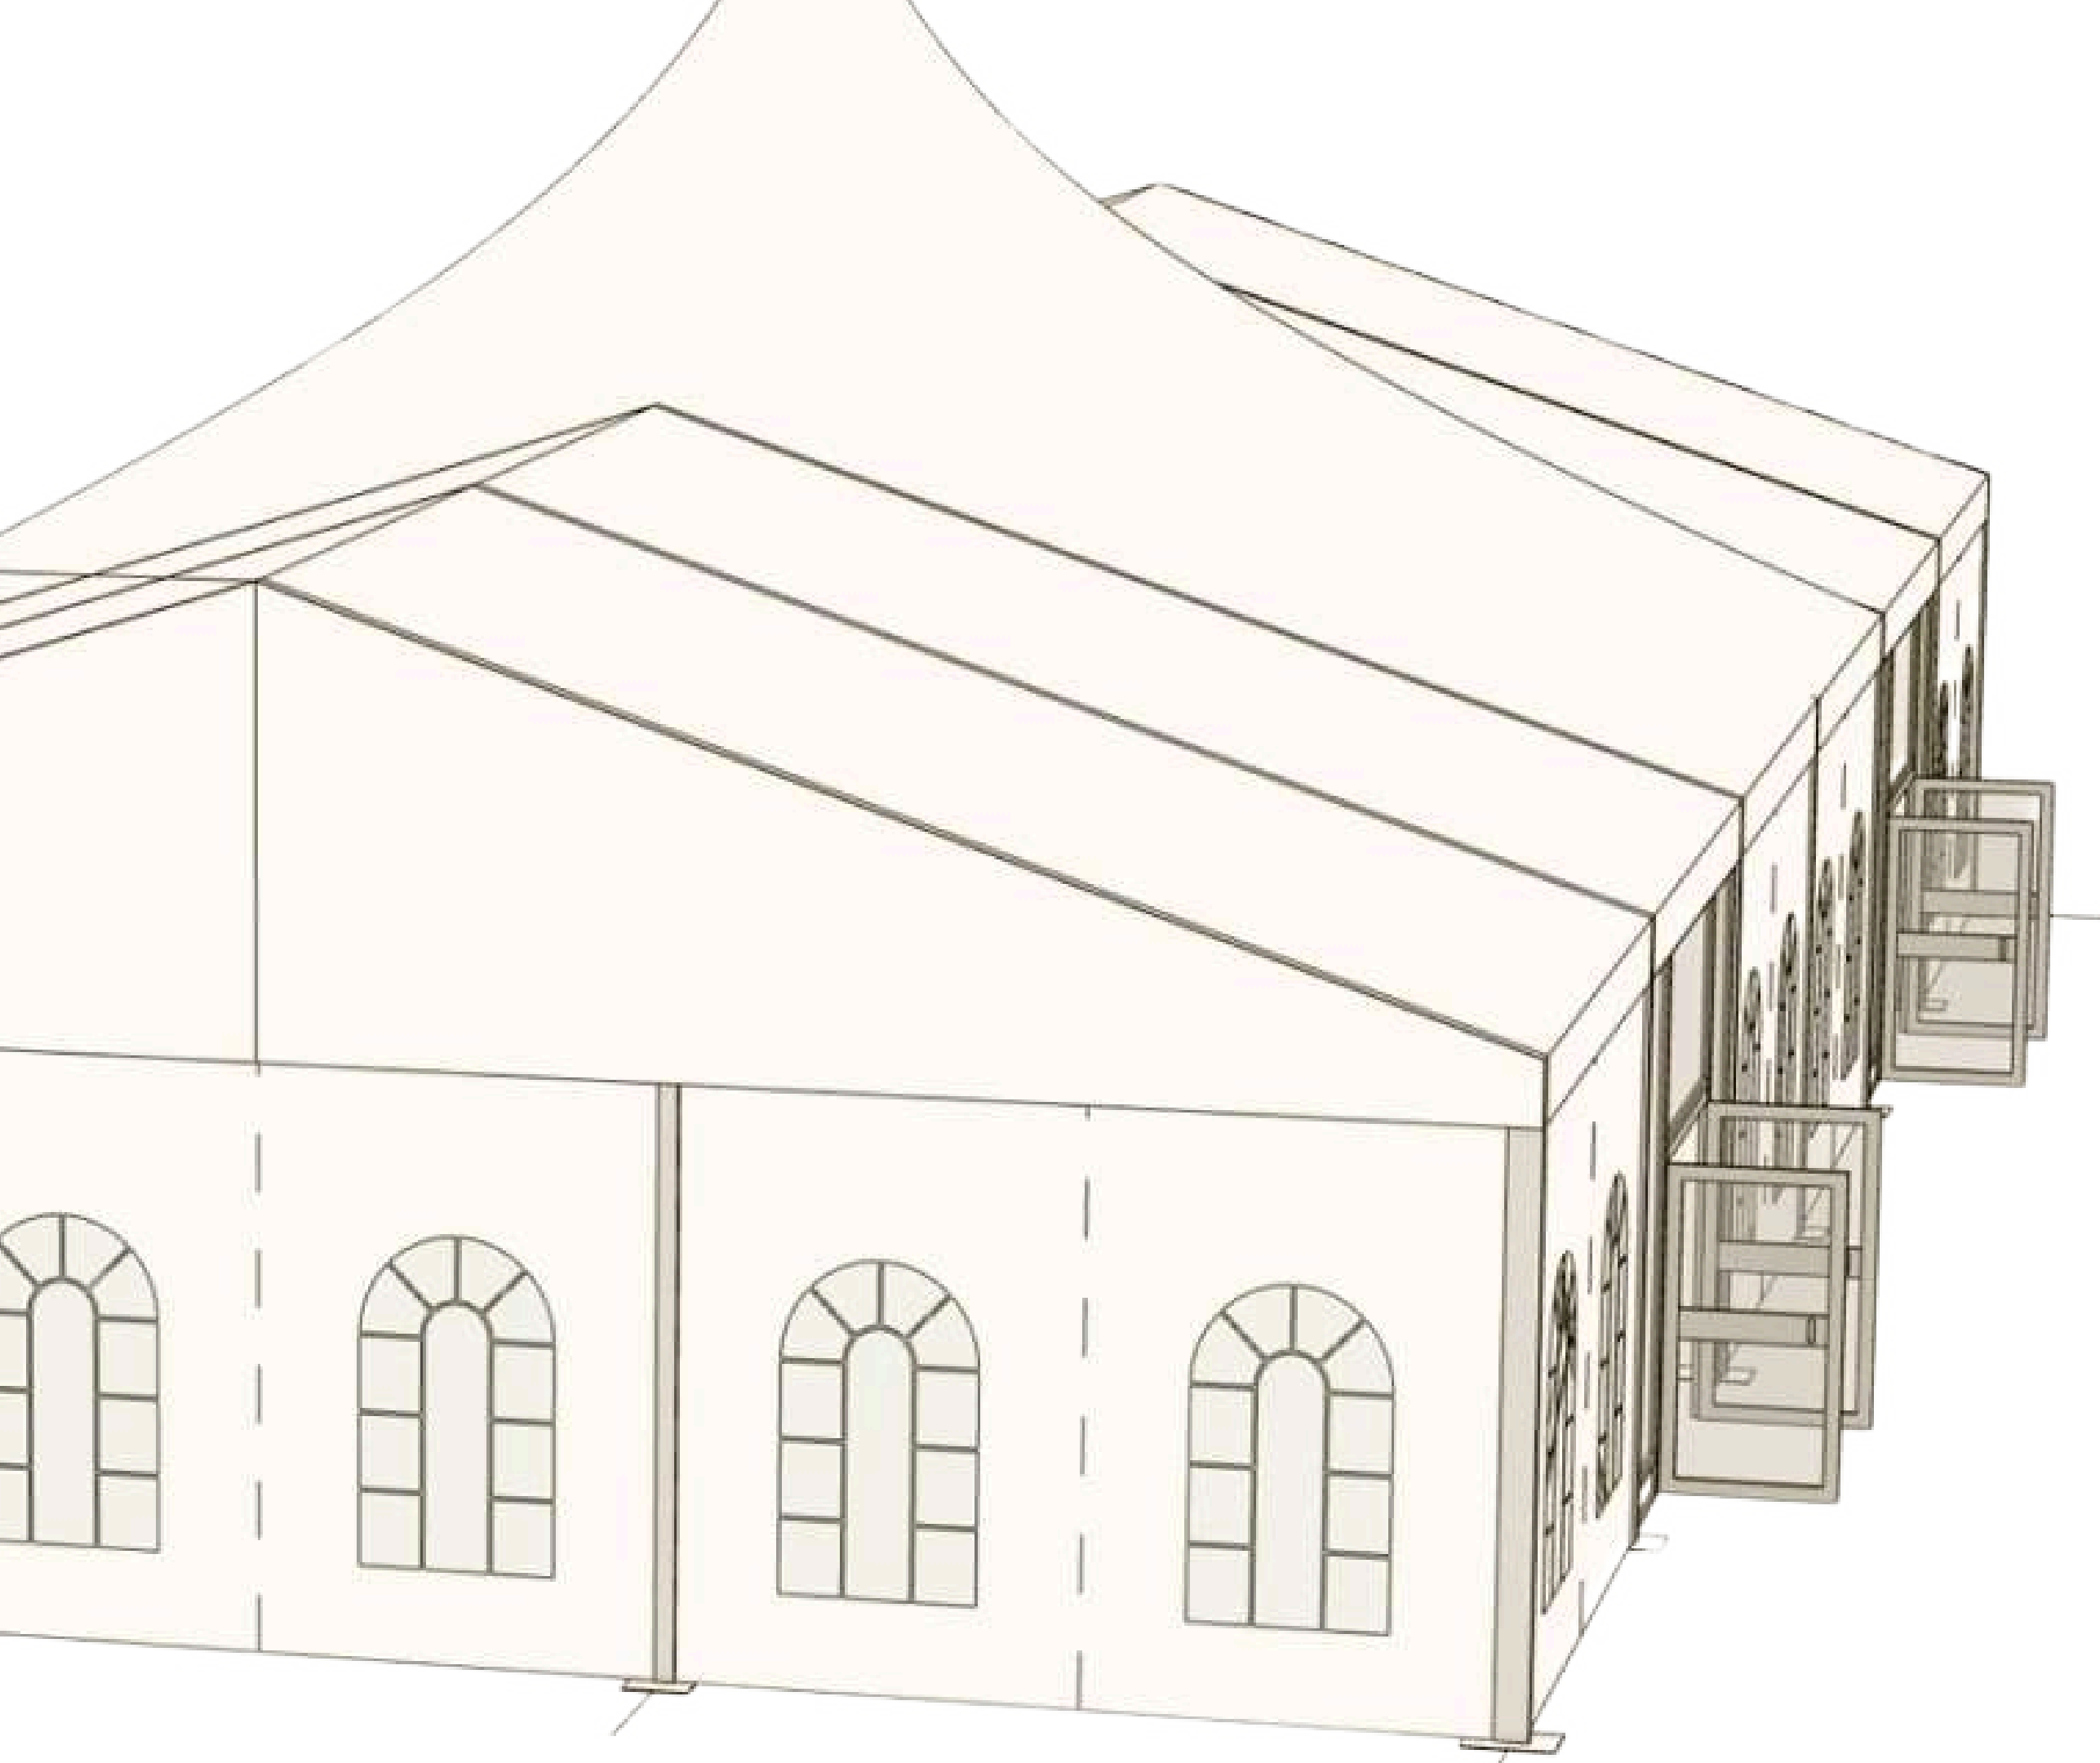

# MARQUEE OF DREAMS

450  
SQ.M.

LED  
WALL

STATE OF  
THE ART

UP TO  
600  
GUESTS

- Marquee Dimensions: Height 6.30 meters, width 15 meters, length 30 meters, featuring an LED wall.
- Canopy Height: The central canopy stands at 9.60 meters.
- Half Marquee Dimensions: Width 15 meters, length 15 meters.
- Pillarless Design: Accommodates up to 600 guests for a cocktail reception.
- All-Weather Comfort: A closed, covered event space that makes every moment magical.

# A PLACE WHERE **DREAMS** COME ALIVE

- **Dimension:** height 6.30 meters width 15 x length 30 meters with an LED wall.
- The Marquee Canopy in the middle, height 9.60 meters
- The half marquee width 15 x length 15 meters

- **Dimension:** height 6.30 meters width 15 x length 30 meters with an LED wall.
- The Marquee Canopy in the middle, height 9.60 meters
- The half marquee width 15 x length 15 meters