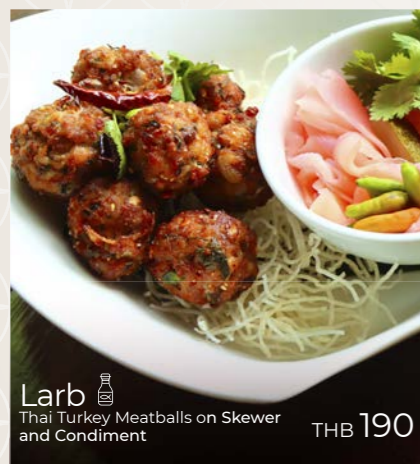

Taste of THAI Grill

Crispy Pork Knuckle with Graden Vegetable Pickle and Blue Elephant Pineapple Dip THB 580

Thai Turkey Satay with Peanut Sauce and Cucumber Relish THB 240

Fried Thai Turkey Flakes with Fresh Granny Smith Apple Salad THB 200

Larb Thai Turkey Meatballs on Skewer and Condiment THB 190

Wagyu Beef Cube Skewer with Blue Elephant Tangerine Sauce THB 180

Pork Neck Skewer with Blue Elephant Jim Jaw Sauce THB 120

Choice of Side Dish

THB