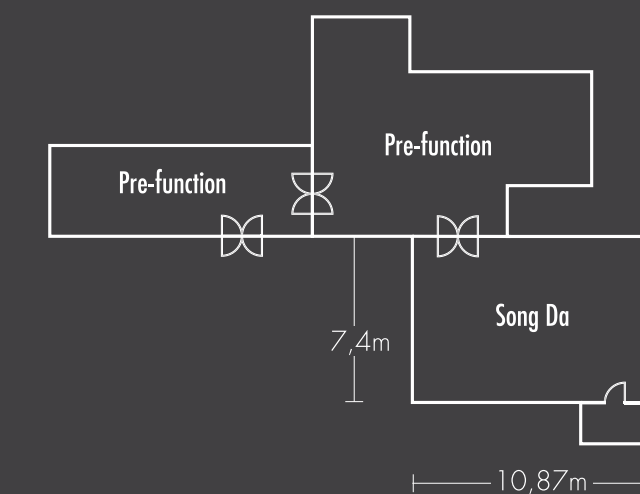

PULLMAN HANOI

The Pullman Hanoi is ready to handle any and all events with nearly 1000 sq m of easily configured meeting space. Planning a product launch, board meeting or team day? Still undecided? No problem – Pullman Hanoi has eight contemporary meeting spaces that can be styled efficiently for any type of function.

PULLMAN MEETING

Pullman offers both intimate and open meeting spaces. Between the Van Mieu Ballroom and eight other meeting rooms, the Pullman Hanoi has nearly 1000 sq m of space to provide inspiration and an efficient atmosphere. Because great ideas are one way to stay a step ahead of the game.

No need to be overwhelmed by technology – the Event Manager and IT Solutions Manager step up to provide advice and assistance from start to finish. And in any case, no one is likely to be underwhelmed by Pullman's fully equipped meeting facilities.

MEETING ROOM

comeeting

PROFESSIONAL MEETING FACILITY AND SERVICE

For private or public events, business meetings or seminars, Pullman Hanoi is the ideal venue. Pullman Hanoi gives meetings the special attention and expertise they deserve.

- **Event Manager:** Our Event Manager will be available all the way: preparations, set-up, welcoming guests, arrangement during the event, last-minute requirements and debriefing.
- **IT Solutions Manager:** Providing technology advice and technical support, the IT Solutions Manager plays a key role in a successful meeting. They will be involved right from the start, making plans a reality.
- **Connectivity by Pullman:** 24/7 high-speed Wi-Fi throughout the hotel with confidentiality guaranteed, hightech audio and video equipment.