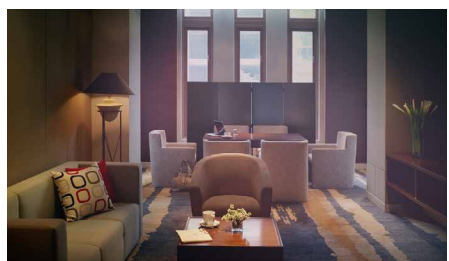

### PULLMAN MEETING

Pullman offers both intimate and open meeting spaces. Between the Van Mieu Ballroom and eight other meeting rooms, the Pullman Hanoi has nearly 1000 sq m of space to provide inspiration and an efficient atmosphere. Because great ideas are one way to stay a step ahead of the game.

### MEETING ROOM

Van Mieu Grand Ballroom with the capacity of up to 600 persons.

Pullman Hanoi has eight contemporary meeting spaces that can be styled efficiently for any type of function.

Chill-Out Area is a perfect place to unwind near the meeting room.