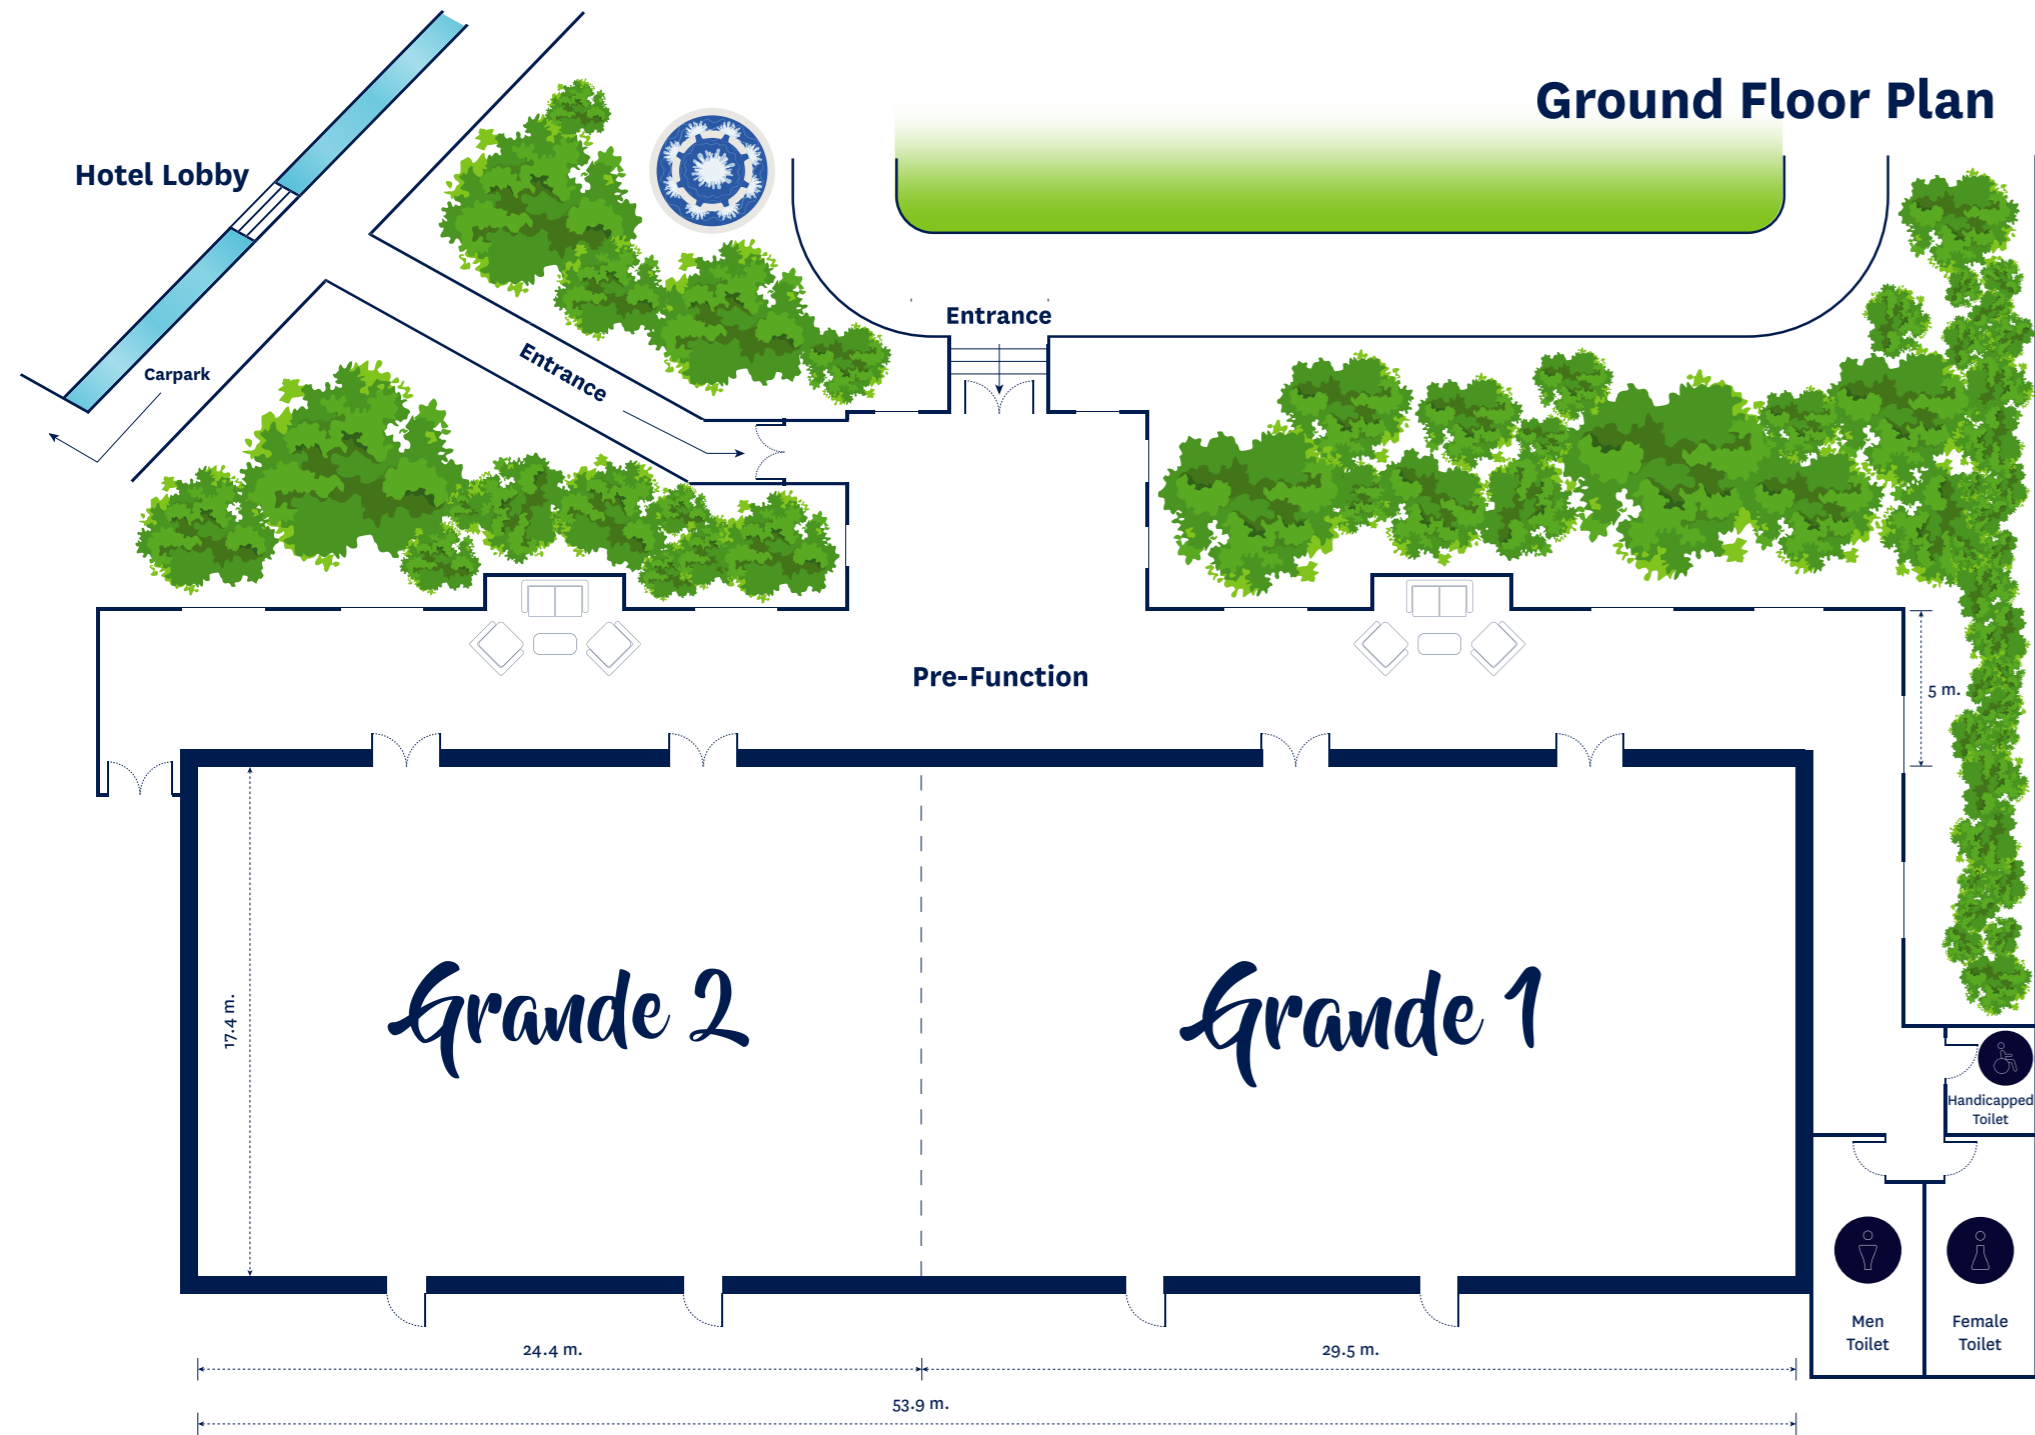

GRANDE BALLROOM

The impressive Grande Ballroom stands adjacent to the hotel with 936 sq m of pillarless space, with 4.7 m high vaulted ceilings, a cutting-edge sound system and large LED displays. It is fronted by a spacious foyer, overlooking our lush tropical garden, which is excellent for pre-function activities and breaks. It can seat up to 850 persons in cocktail rounds, 736 persons in theater style or 650 persons with banquet round tables, including a large and comfortable stage. The Grande Ballroom is the most flexible and the best tool in your hands to organize any type of conferences, incentives or gatherings. For meetings and weddings with fewer participants, the ballroom can be partitioned into two smaller spaces of nearly equal size and each with their own large LED screen.

[MORE INFO](#) ▶

BONITA 1

Our stylish Bonita 1 is located on the second floor of the hotel, accessed either directly from the parking area or via elevator from the lobby, with an excellent pre-function area and high quality audiovisual equipment. Measuring 126 sq.m., Bonita 1 can accommodate 120 persons for a cocktail reception, 96 persons for a theatre arrangement or 40 in a classic boardroom set-up. A few steps away past a larger pre-function space, the smaller Bonita 2 & 3 are perfect for breakout sessions.

[MORE INFO ►](#)

2nd Floor Plan

BONITA 4

The spacious 235 sq.m. Bonita 4 is located on the third floor of the hotel, accessed either from the parking area or via elevator from the lobby. A large venue with a theatre arrangement capacity of 206 persons, 180 persons for a cocktail reception and 120 for a classroom arrangement, along with high quality audiovisual equipment, it also offers a superb pre-function area and its own lobby area and bathrooms.