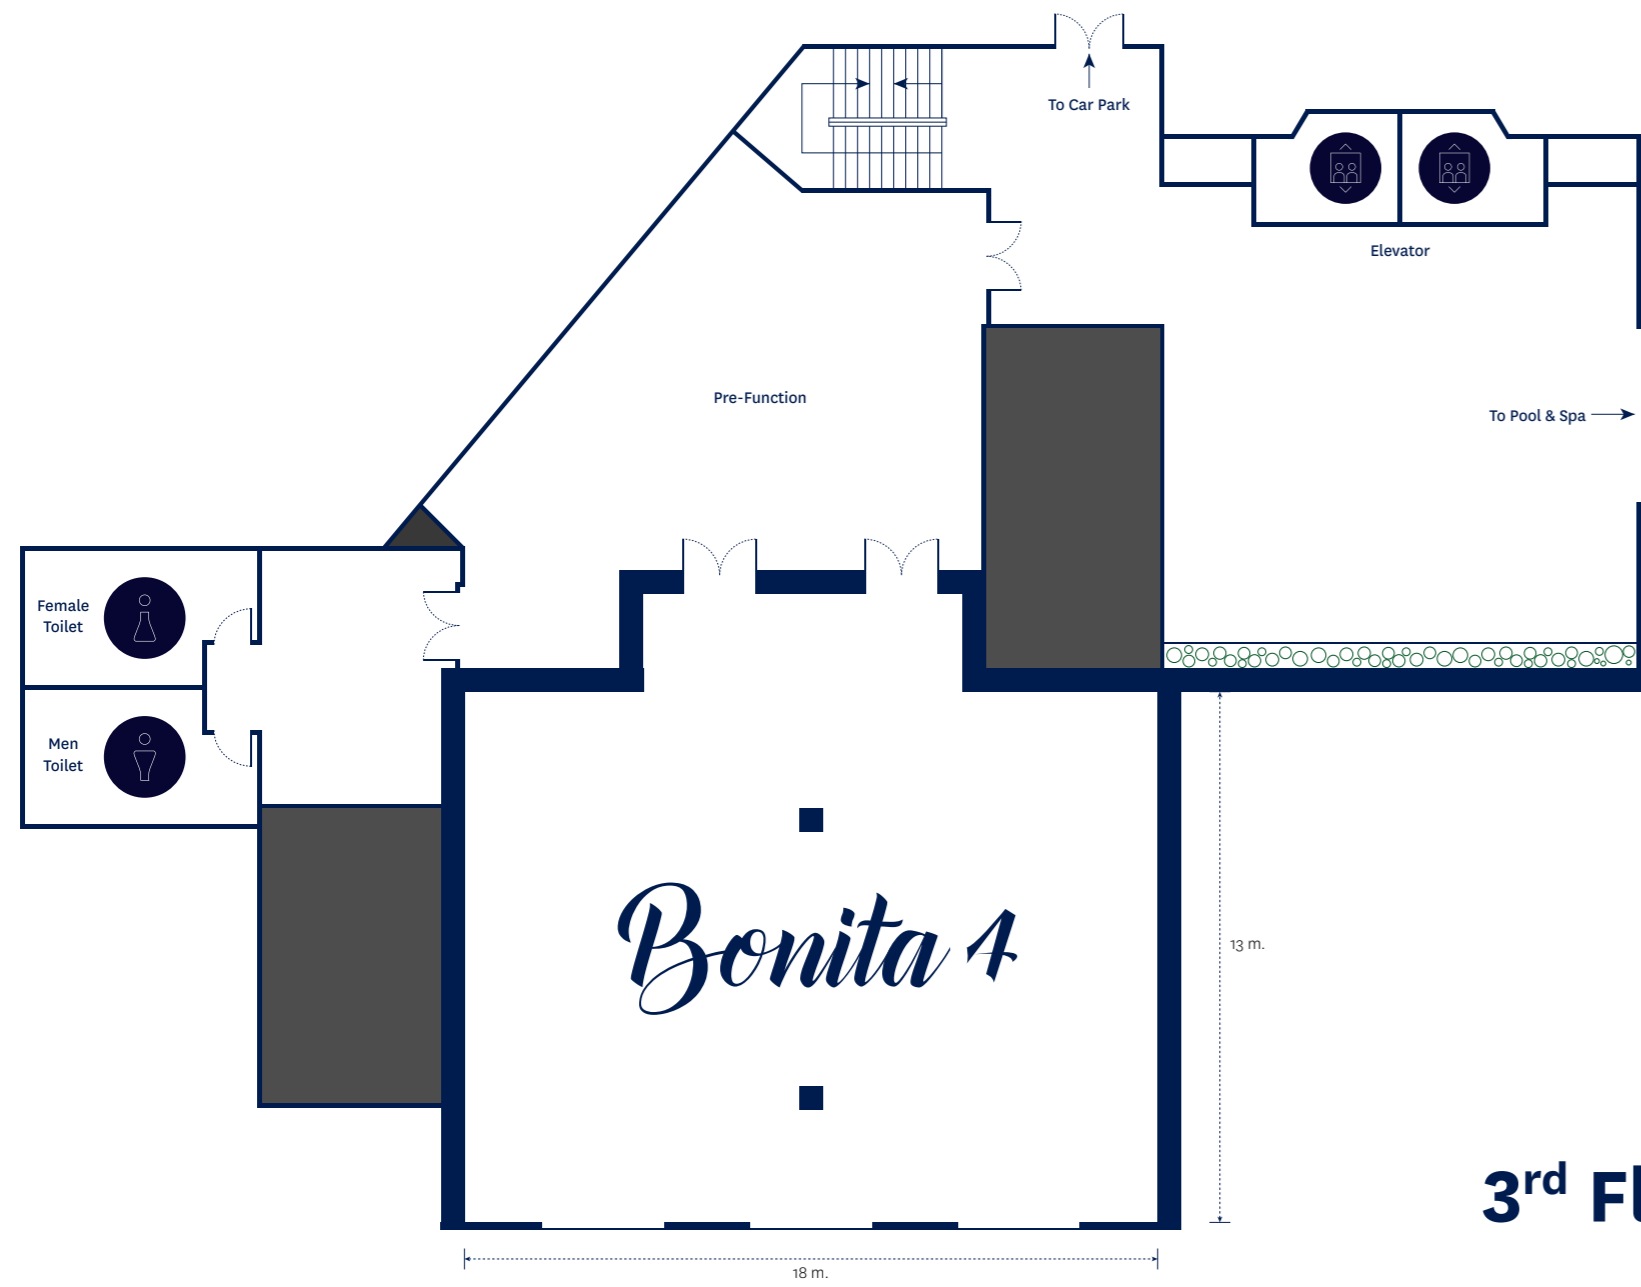

3rd Floor Plan