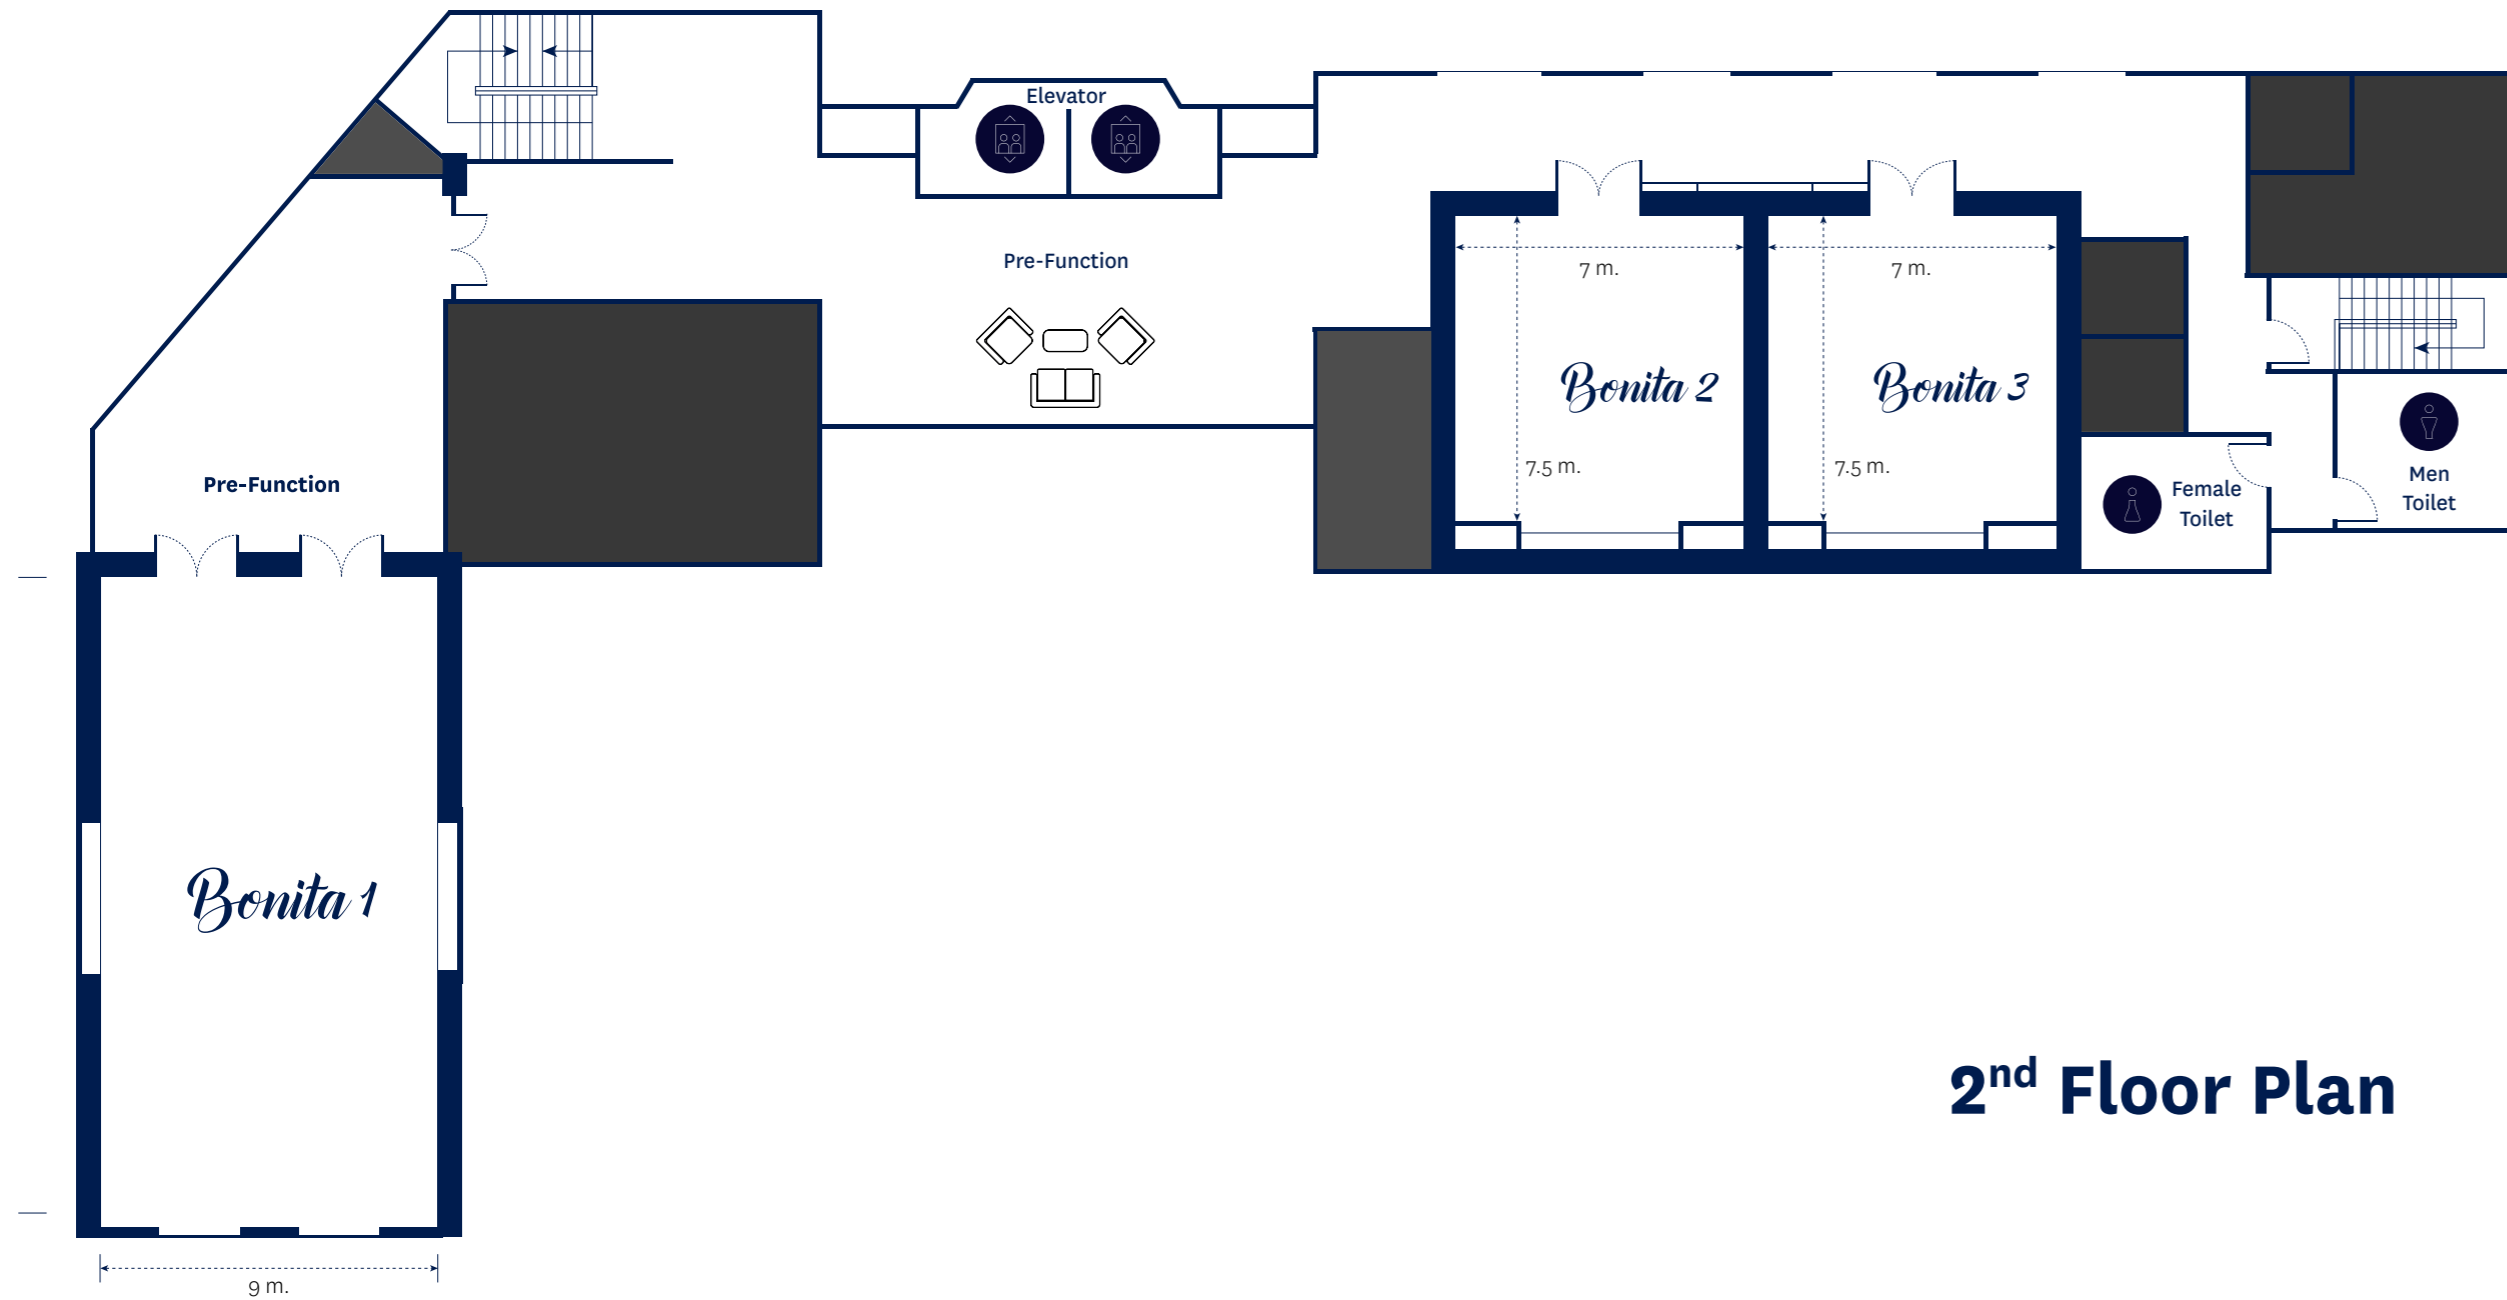

GRANDE BALLROOM

The impressive Grande Ballroom stands adjacent to the hotel with 936 sq m of pillarless space, with 4.7 m high vaulted ceilings, a cutting-edge sound system and large LED displays. It is fronted by a spacious foyer, overlooking our lush tropical garden, which is excellent for pre-function activities and breaks. It can seat up to 850 persons in cocktail rounds, 736 persons in theater style or 650 persons with banquet round tables, including a large and comfortable stage. The Grande Ballroom is the most flexible and the best tool in your hands to organize any type of conferences, incentives or gatherings. For meetings and weddings with fewer participants, the ballroom can be partitioned into two smaller spaces of nearly equal size and each with their own large LED screen.

[MORE INFO](#) ▶

BONITA 1

Our stylish Bonita 1 is located on the second floor of the hotel, accessed either directly from the parking area or via elevator from the lobby, with an excellent pre-function area and high quality audiovisual equipment. Measuring 126 sq.m., Bonita 1 can accommodate 120 persons for a cocktail reception, 96 persons for a theatre arrangement or 40 in a classic boardroom set-up. A few steps away past a larger pre-function space, the smaller Bonita 2 & 3 are perfect for breakout sessions.

[MORE INFO ►](#)

2nd Floor Plan

BONITA 4

The spacious 235 sq.m. Bonita 4 is located on the third floor of the hotel, accessed either from the parking area or via elevator from the lobby. A large venue with a theatre arrangement capacity of 206 persons, 180 persons for a cocktail reception and 120 for a classroom arrangement, along with high quality audiovisual equipment, it also offers a superb pre-function area and its own lobby area and bathrooms.