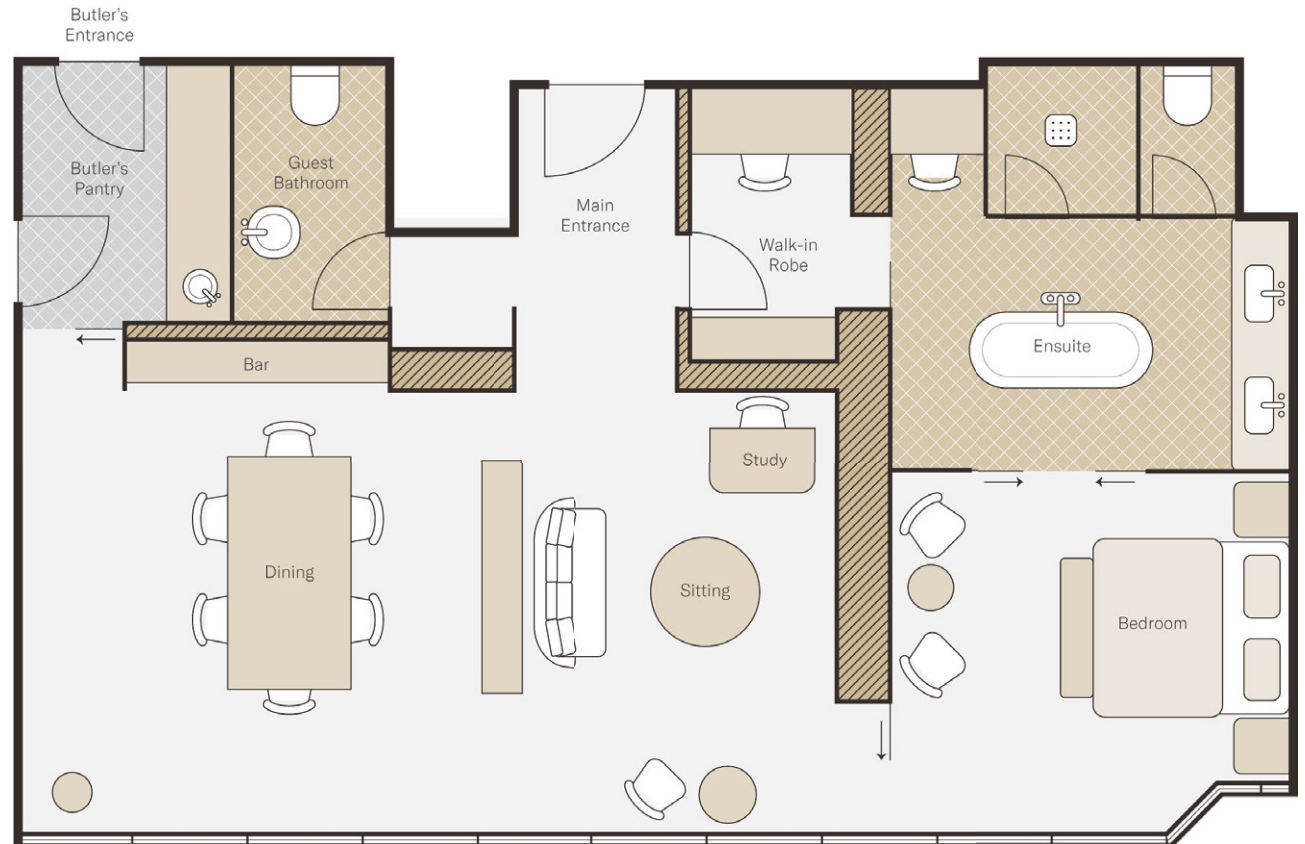

Bellerive Suite

Where stories *begin.*

SOFITEL
SYDNEY DARLING HARBOUR

Indulge in
unparalleled luxury
in our exquisitely
designed suite.

Spacious floorplan

The generous layout (112sqm/ 1,205 sf) features distinct living and sleeping areas, providing you with ample space to unwind and entertain. Floor-to-ceiling windows adorn the suite, offering breathtaking panoramic views of the bustling city skyline, immersing you in the vibrant energy of the urban landscape.

Scan or Click the QR code to view the 360 virtual tour of our Bellerive Suite.

French amenities

Pamper yourself with French-inspired amenities, curated to elevate your stay to new heights of luxury. From plush linens and the celebrated Sofitel MyBed, to exquisite toiletries, every detail has been thoughtfully selected to ensure your absolute satisfaction.

Luxurious bathroom

Experience pure bliss in the lavish bathroom, where a rain jet shower awaits to envelop you in a cascade of rejuvenating water. Indulge in moments of serenity as you soak in the freestanding bath, letting all your cares melt away in the embrace of luxury.