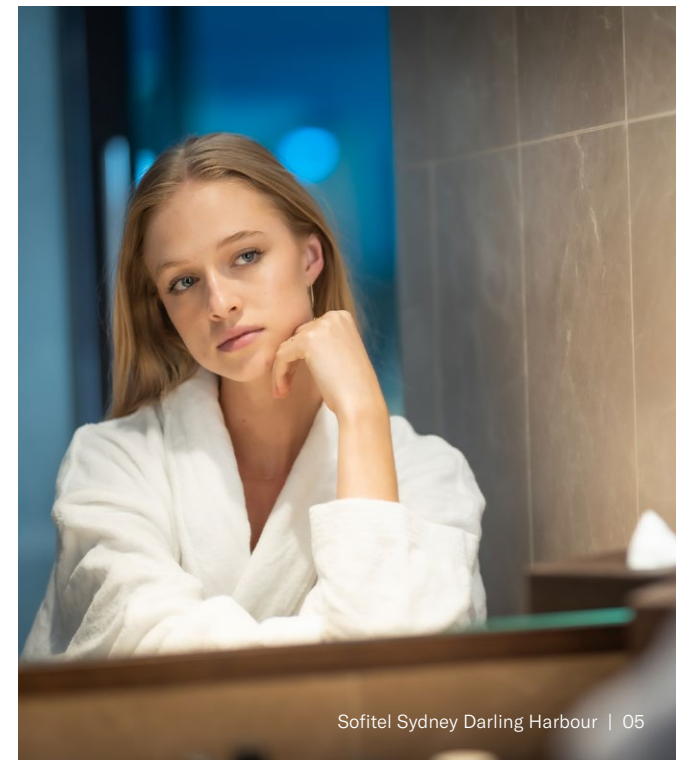

Scan or Click the QR code to view the 360 virtual tour of our Bellerive Suite.

French amenities

Pamper yourself with French-inspired amenities, curated to elevate your stay to new heights of luxury. From plush linens and the celebrated Sofitel MyBed, to exquisite toiletries, every detail has been thoughtfully selected to ensure your absolute satisfaction.

Luxurious bathroom

Experience pure bliss in the lavish bathroom, where a rain jet shower awaits to envelop you in a cascade of rejuvenating water. Indulge in moments of serenity as you soak in the freestanding bath, letting all your cares melt away in the embrace of luxury.