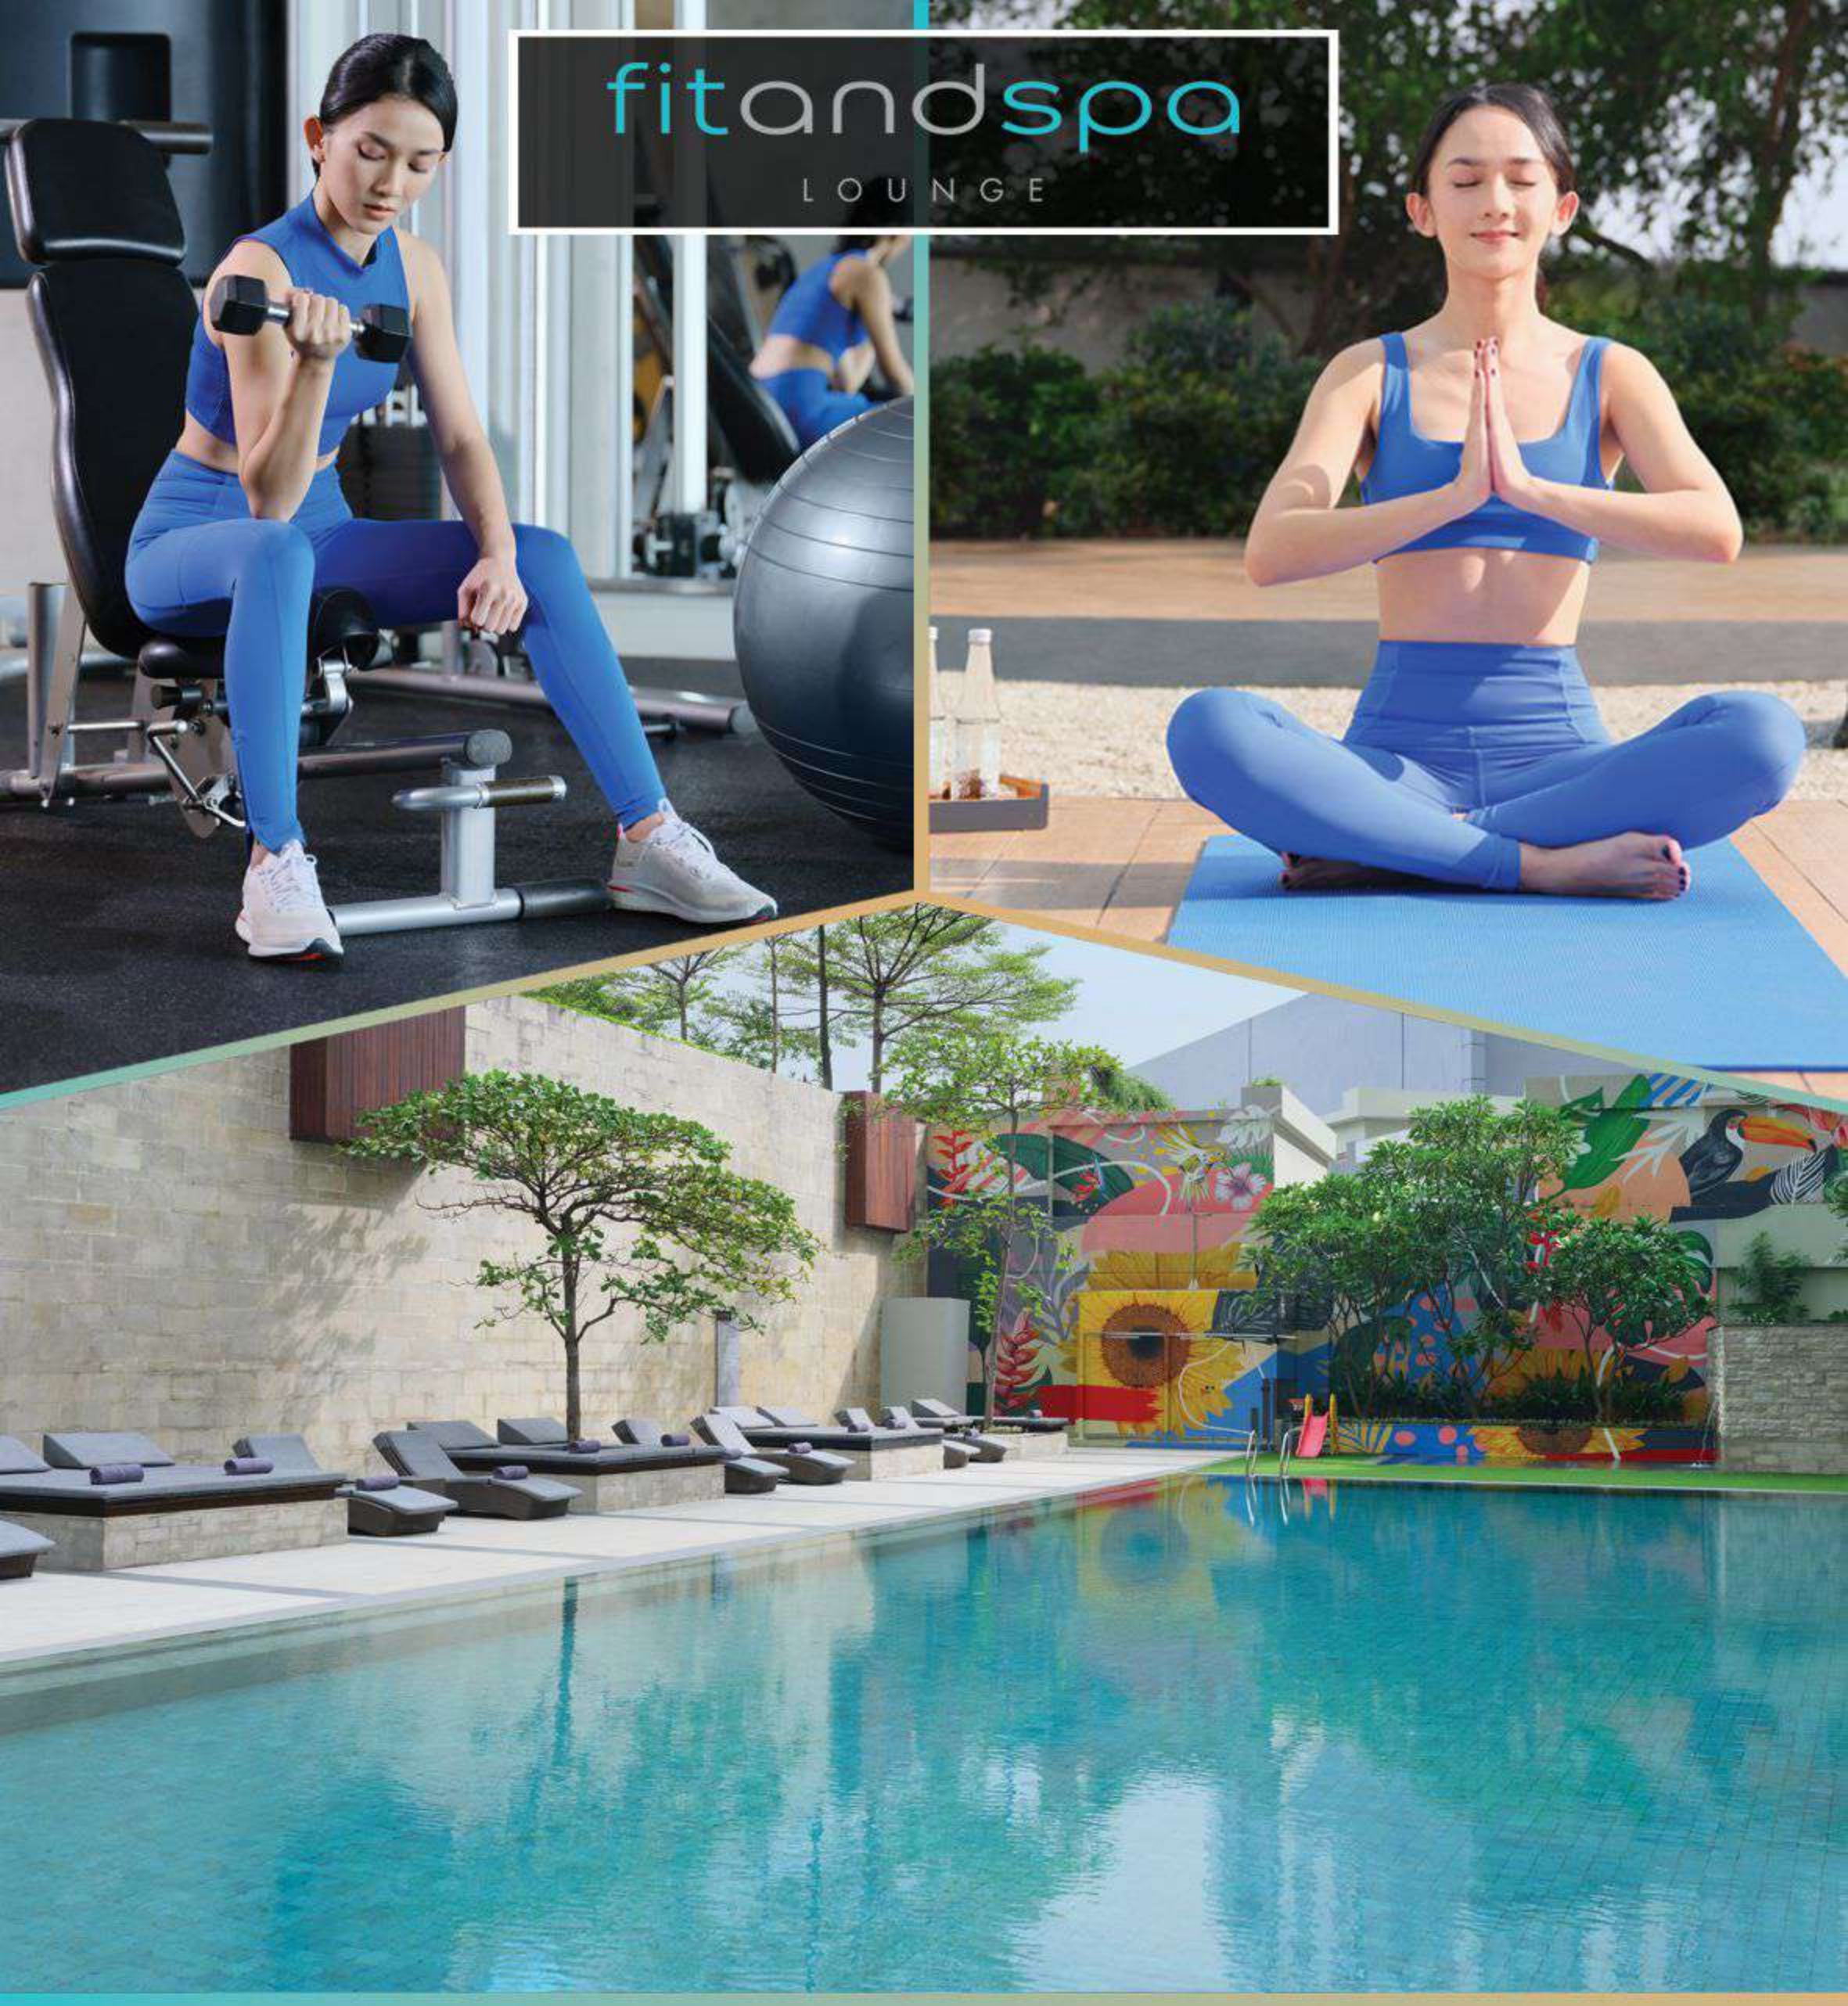

fitandspa
LOUNGE

PULLMAN FIT EXCLUSIVE MEMBERSHIP

AT PULLMAN JAKARTA CENTRAL PARK

Stay fit and fresh by joining special wellness membership of fit and spa at Pullman Jakarta Central Park

Single day	IDR 200,000++/ person
1 month	IDR 1,000,000++/person
3 month	IDR 3,000,000++/person*
6 month	IDR 5,500,000++/person**
12 month	IDR 10,000,000++/person***

MEMBERSHIP INCLUDES:

- Complimentary access to gym, swimming pool, and Zen Garden
- Complimentary access to spa facilities (including changing room, lockers, steam and relaxation area)
- 15% discount for spa treatments *
- 15% discount for food and beverages *
- Free parking for six (6) months or one (1) year at Pullman Jakarta Central Park **
- Complimentary one: ***
 - (1) time 60 minutes signature massage - IDR 500,000++
 - (1) time 45 minutes body scrub - IDR 380,000++