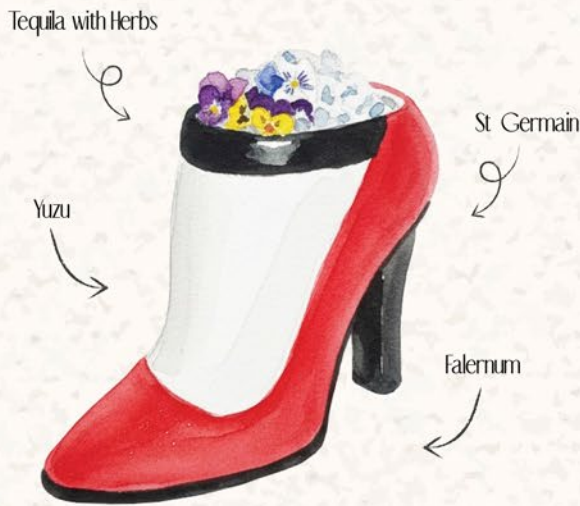

Bloomberry

225 KCAL | 16% ABV | 150ML
FRUITY, BOTANICAL, TEXTURE