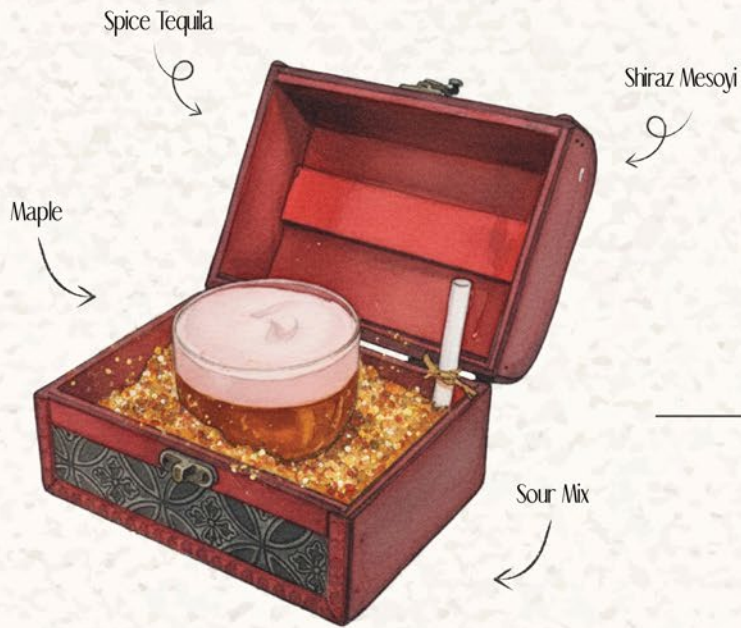

We invite you to play, explore and discover our drink with curiosity.

199++

Banana Chocodip

Treasure Hunt

215 KCAL | 25% ABV | 150ML
SWEET, BITTER, UMAMI

BUNK 21

210 KCAL | 19% ABV | 250ML
SWEET, CREAMY, FRUITY

The Sixth Sense

195 KCAL | 18% ABV | 200ML
HERBAL, CITRUSY, TEXTURAL

Dairy | Nut | Spicy

Please advise our service team if you have any allergy and dietary requirements.
All prices are in Indonesian Thousand Rupiah, subject to 21% government tax and service charge.