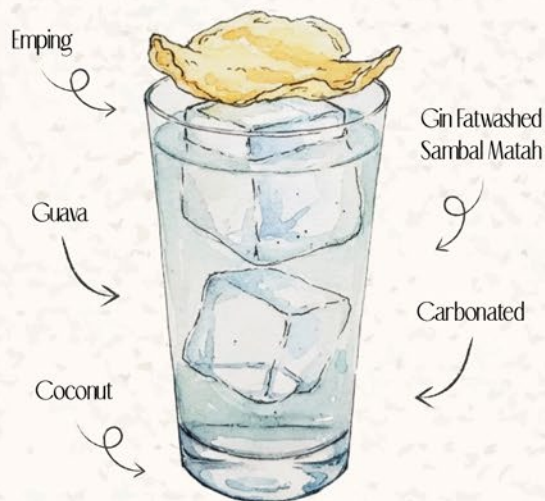

You should feel like they're part of an art gallery where every sip is a masterpiece.

199++

Zero Waste

210 KCAL | 14% ABV | 200ML
SWEET, FUNKY, FIZZY

Emping

225 KCAL | 17% ABV | 200ML
SAVORY, SPICY, SWEET, FIZZY