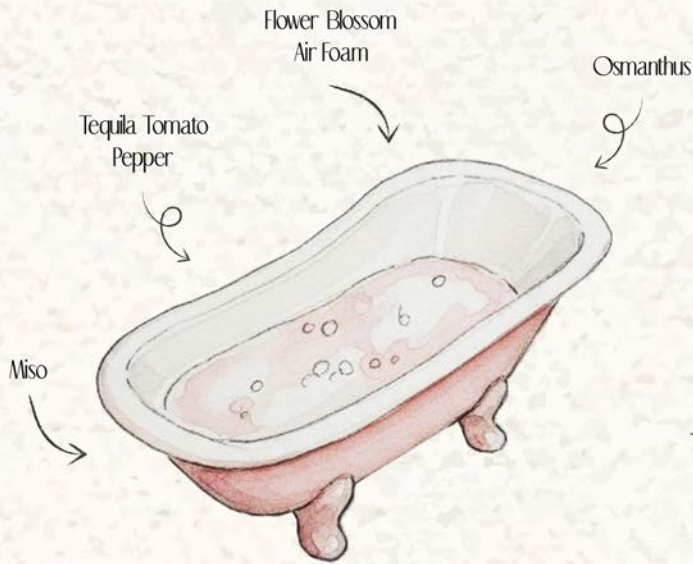

Peanut Butter

235 KCAL | 20% ABV | 90ML
SWEET, BUTTERY

Ube Ramos

195 KCAL | 18% ABV | 290ML
FRUITY, CREAMY, REFRESHING

Bloomberry

225 KCAL | 16% ABV | 150ML
FRUITY, BOTANICAL, TEXTURE

Dairy | Nut | Spicy

Please advise our service team if you have any allergy and dietary requirements.
All prices are in Indonesian Thousand Rupiah, subject to 21% government tax and service charge.