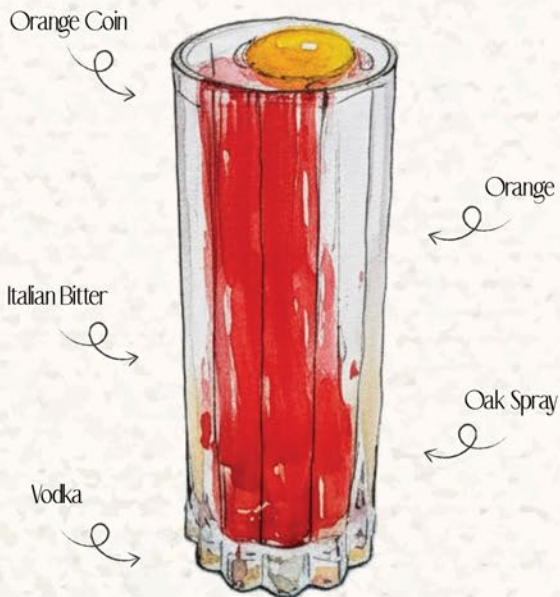

Oro-Cha

175 KCAL | 22% ABV | 180ML
SWEET, BITTER

Risorgimento

165 KCAL | 19% ABV | 200ML
FRUITY, SWEET, SOUR

Dairy | Nut | Spicy

Please advise our service team if you have any allergy and dietary requirements.
All prices are in Indonesian Thousand Rupiah, subject to 21% government tax and service charge.