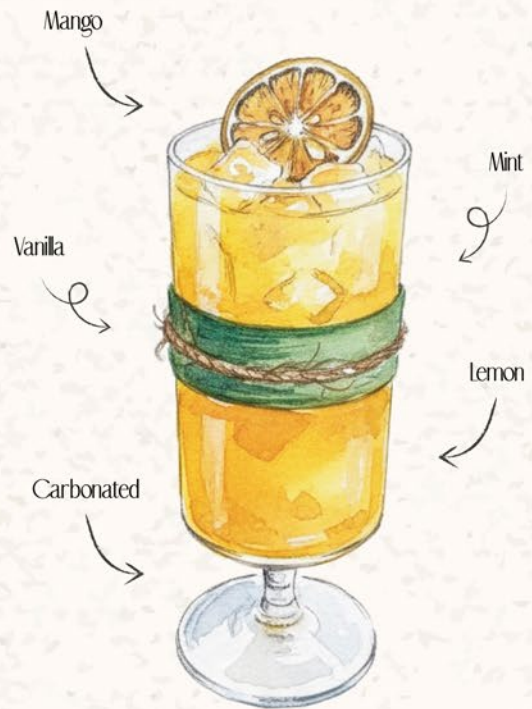

Ume Noir

190 KCAL | 230ML
SMOKY, SAVORY, CARAMELIZED, UMAMI

Clemantis

180 KCAL | 230ML
FRESH, HERBAL, ZESTY, BOTANICAL

Dairy | Nut | Spicy

Please advise our service team if you have any allergy and dietary requirements.
All prices are in Indonesian Thousand Rupiah, subject to 21% government tax and service charge.

Flora Sol

180 KCAL | 150ML
TROPICAL, TANGY, SILKY, AROMATIC

Mango Aguafresca

195 KCAL | 380ML
FRUITY, MINTY, VIBRANT, REFRESHING

Dairy | Nut | Spicy

Please advise our service team if you have any allergy and dietary requirements.
All prices are in Indonesian Thousand Rupiah, subject to 21% government tax and service charge.