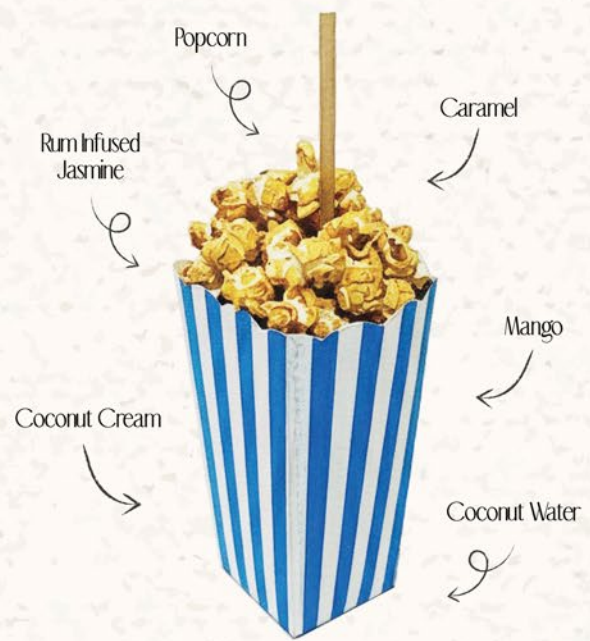

Signature Cocktail

Sensory Play

Welcome to a new dimension of flavour. Our sensory play menu is designed to be more than just a drink – It's an interactive journey. Each creation engages multiple senses: Sight, with stunning visual layers and colors – Smell, through aromatic and infused vapors – Sound with crackling elements and surrounding – Touch, with varying texture and temperatures and of course, TASTE.

We invite you to play, explore and discover our drink with curiosity.

199++

Banana Chocodip

Treasure Hunt

215 KCAL | 25% ABV | 150ML
SWEET, BITTER, UMAMI

BUNK 21

210 KCAL | 19% ABV | 250ML
SWEET, CREAMY, FRUITY