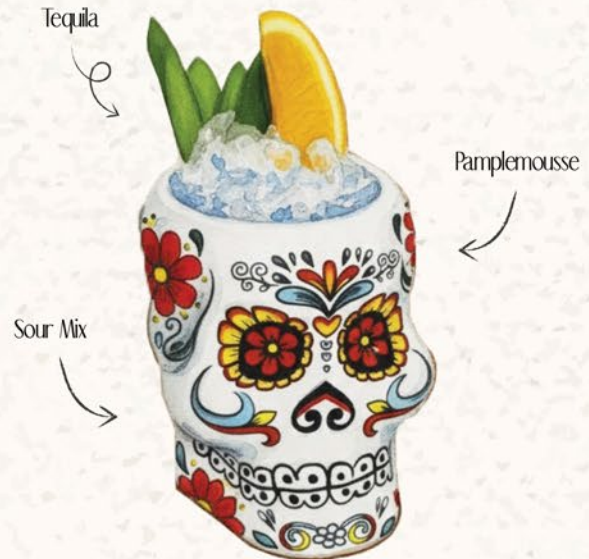

Penicillin

195 KCAL | 17% ABV | 290ML
SMOKY, SPICY, HONEYED

185++

Paloma

175 KCAL | 19% ABV | 400ML
ZESTY, TANGY, REFRESHING

185++

Rosita

190 KCAL | 20% ABV | 180ML
BITTER-SWEET, HERBAL, EARTHY