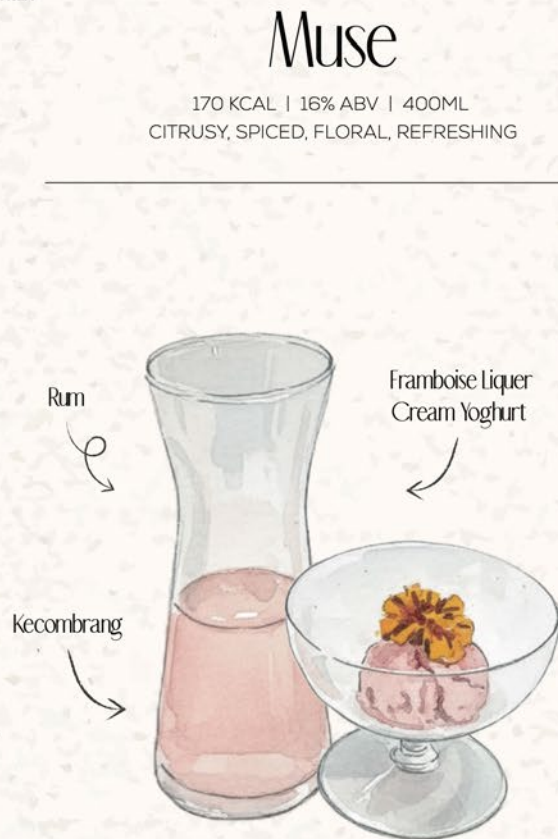

Peanut Butter

235 KCAL | 20% ABV | 90ML
SWEET, BUTTERY

Ube Ramos

195 KCAL | 18% ABV | 290ML
FRUITY, CREAMY, REFRESHING

Bloomberry

225 KCAL | 16% ABV | 150ML
FRUITY, BOTANICAL, TEXTURE

Dairy | Nut | Spicy

Please advise our service team if you have any allergy and dietary requirements.
All prices are in Indonesian Thousand Rupiah, subject to 21% government tax and service charge.